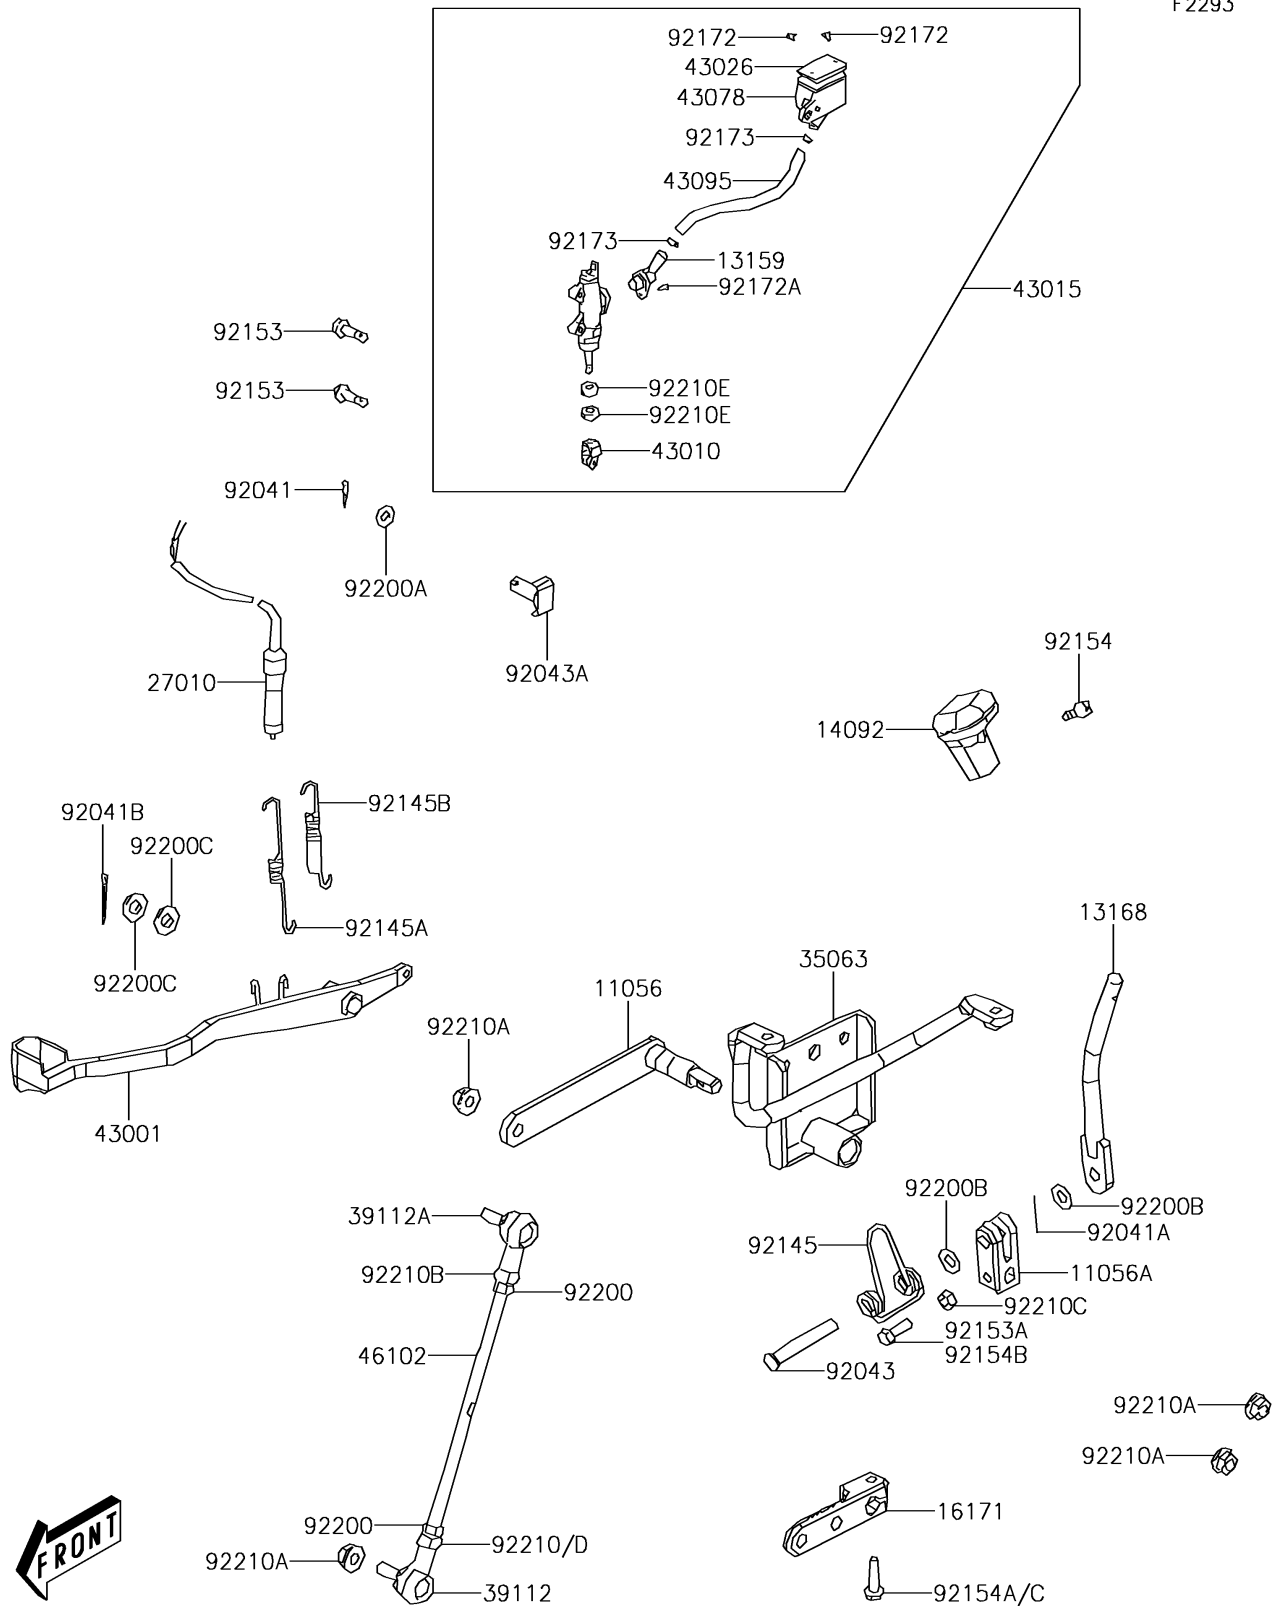

2014 BRUTE FORCE® 300

PARTS DIAGRAM

Rear Master Cylinder

F2293

2014 BRUTE FORCE® 300

PARTS LIST

Rear Master Cylinder

ITEM NAME

PART NUMBER

QUANTITY
