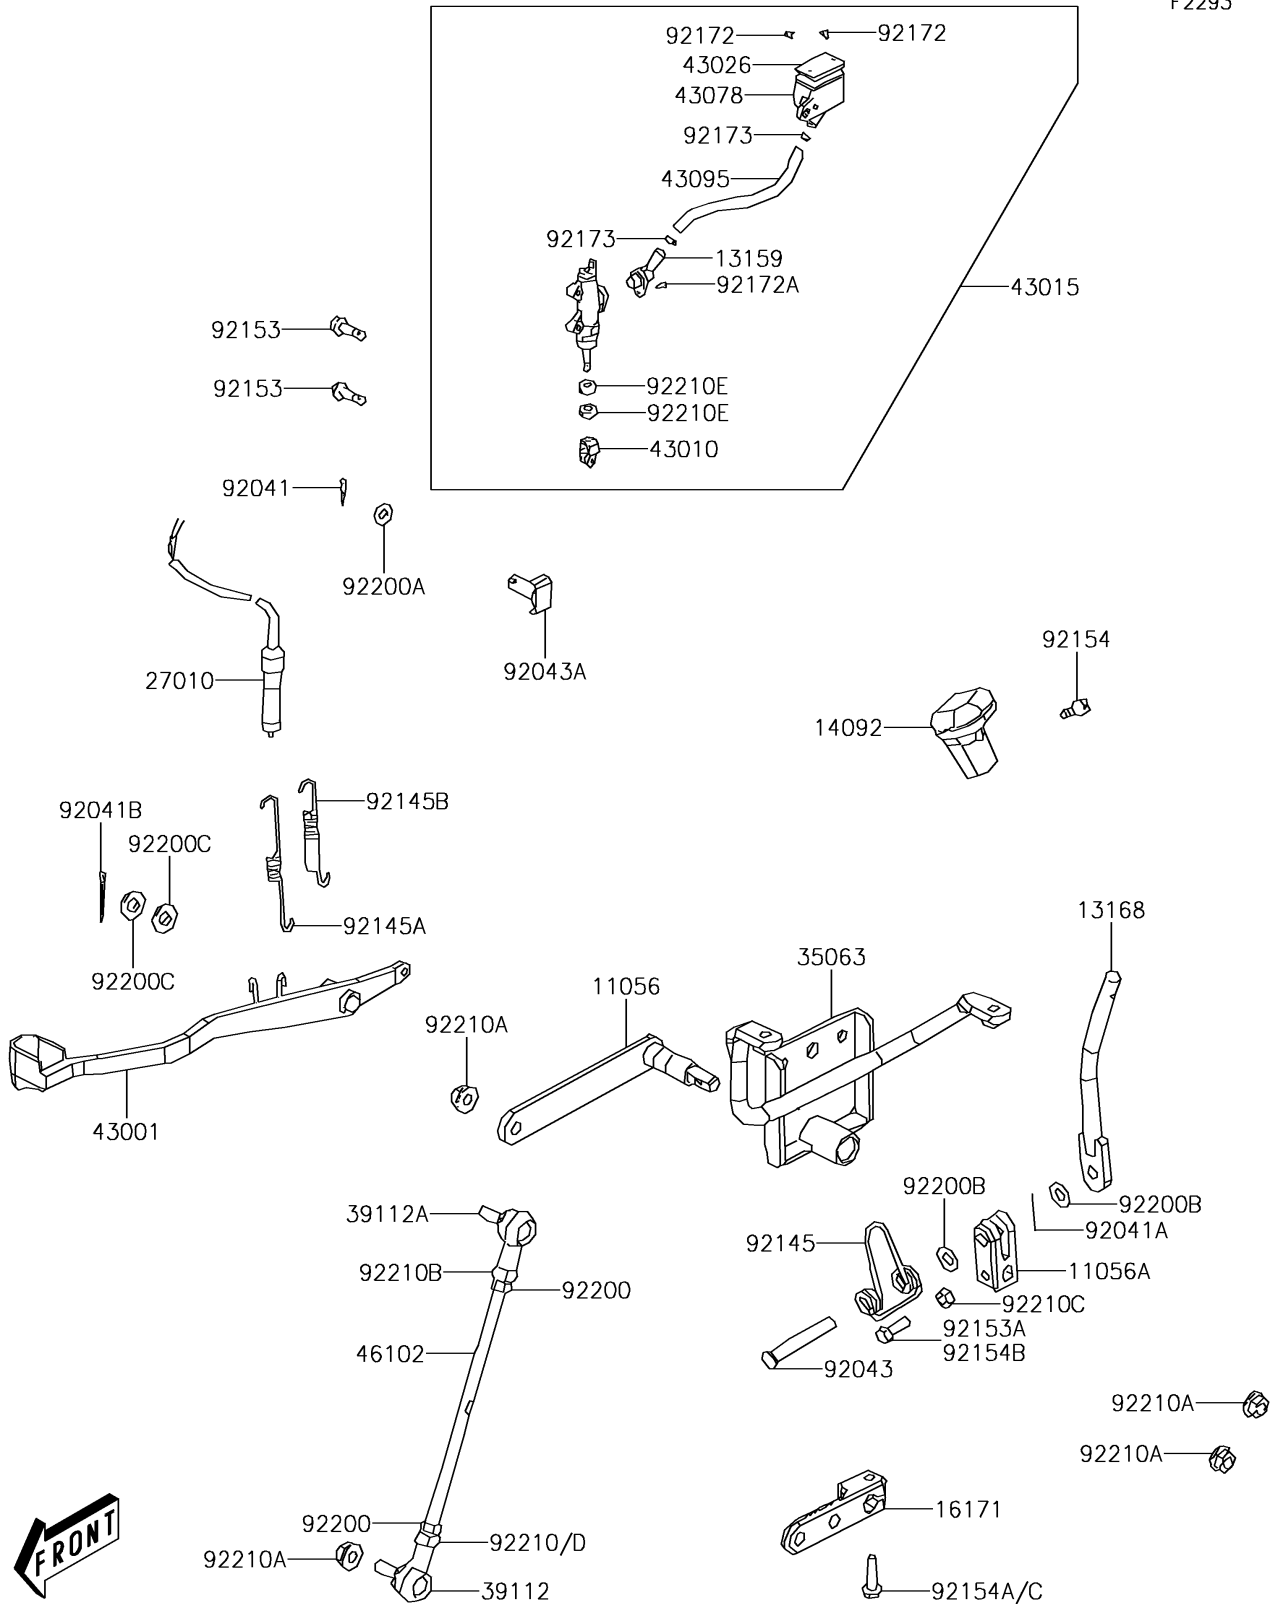

2013 BRUTE FORCE® 300

PARTS DIAGRAM Rear Master Cylinder

F2293

2013 BRUTE FORCE® 300

PARTS LIST

Rear Master Cylinder

ITEM NAME

PART NUMBER

QUANTITY
