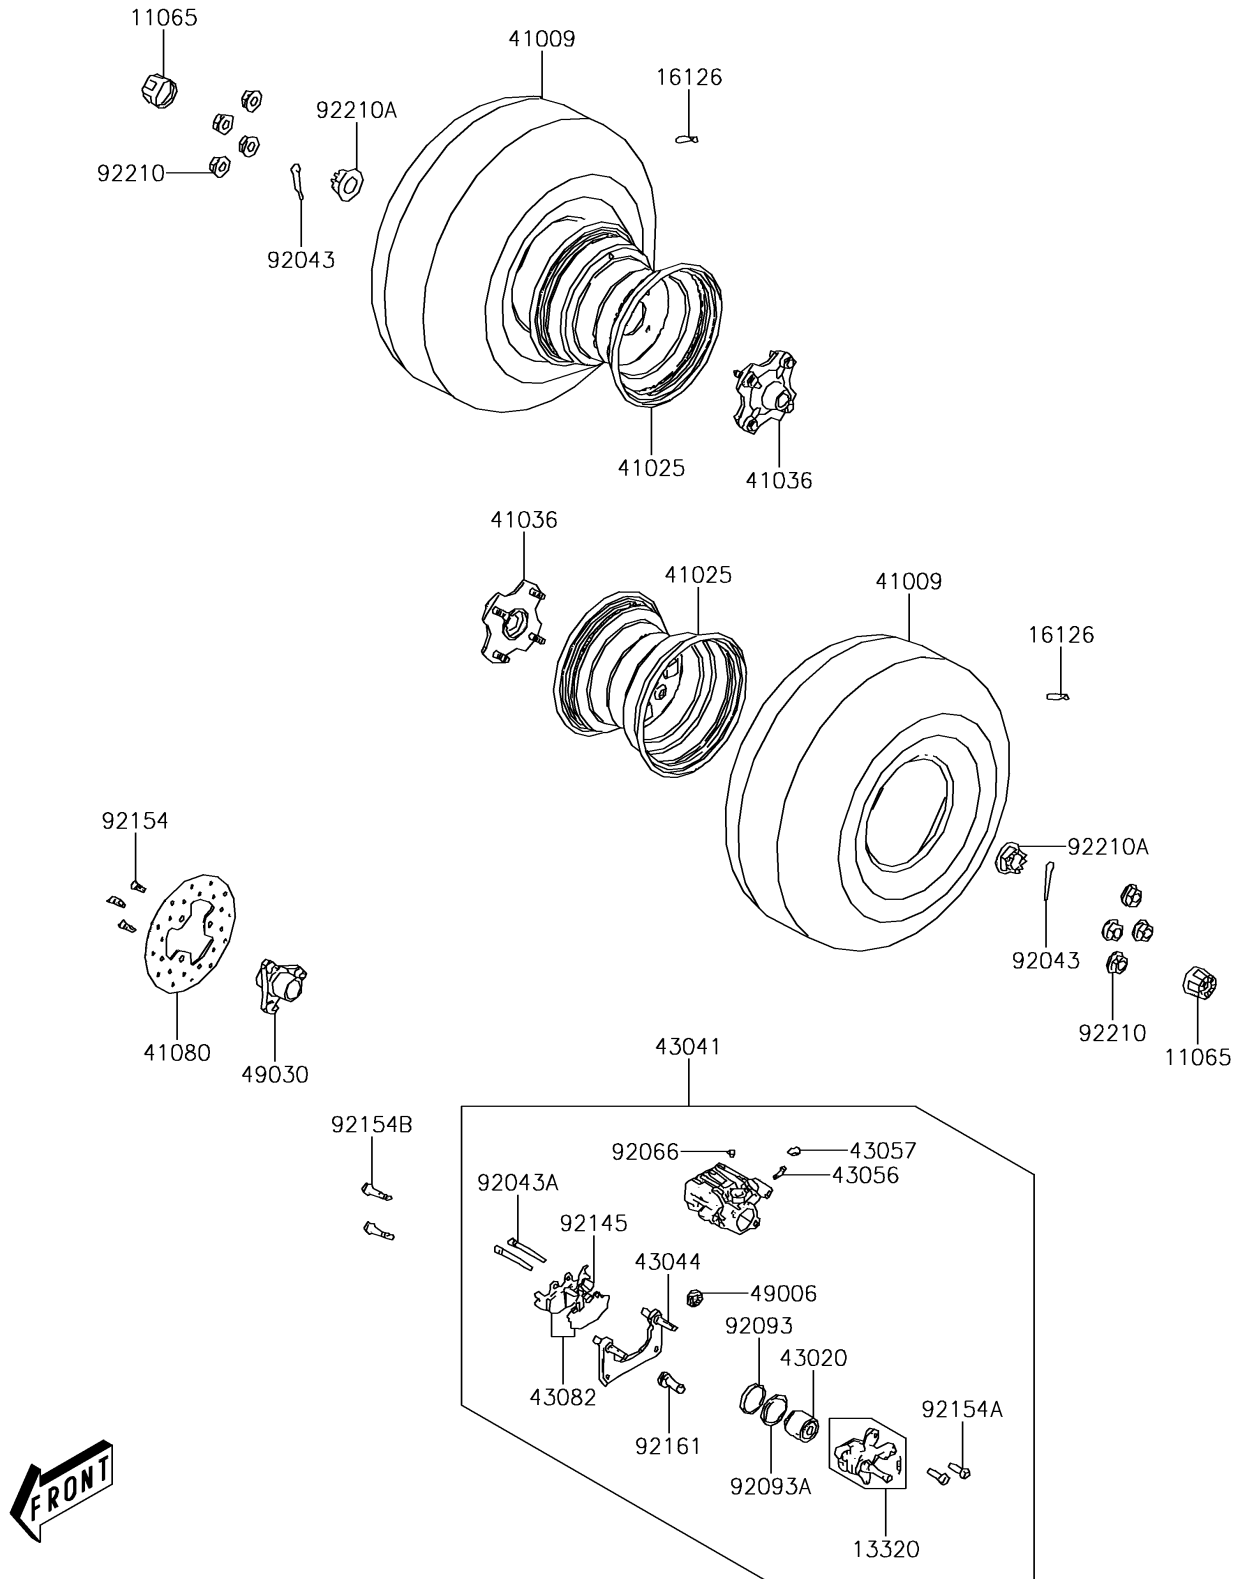

2014 BRUTE FORCE® 300

PARTS DIAGRAM

Rear Hub

F2240

2014 BRUTE FORCE® 300

PARTS LIST

Rear Hub

ITEM NAME

PART NUMBER

QUANTITY
