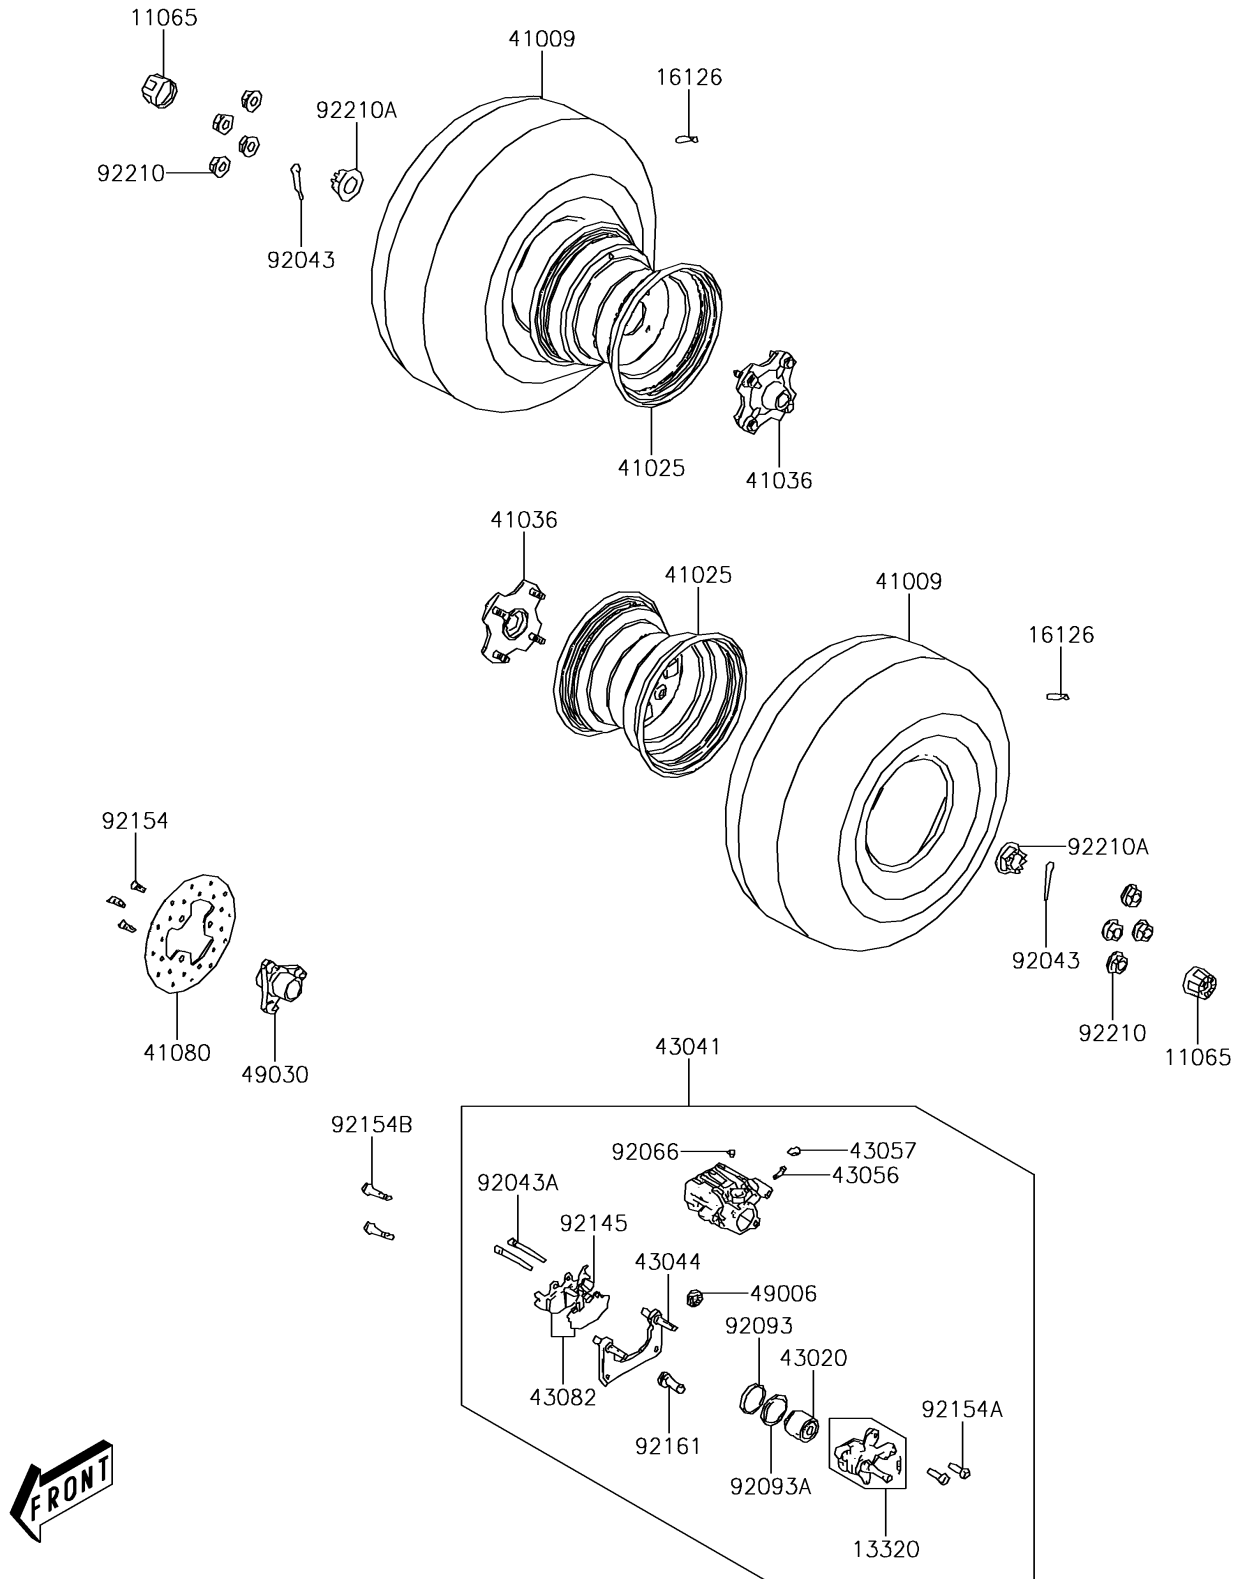

2013 BRUTE FORCE® 300

PARTS DIAGRAM

Rear Hub

F2240

2013 BRUTE FORCE® 300

PARTS LIST

Rear Hub

ITEM NAME

PART NUMBER

QUANTITY
