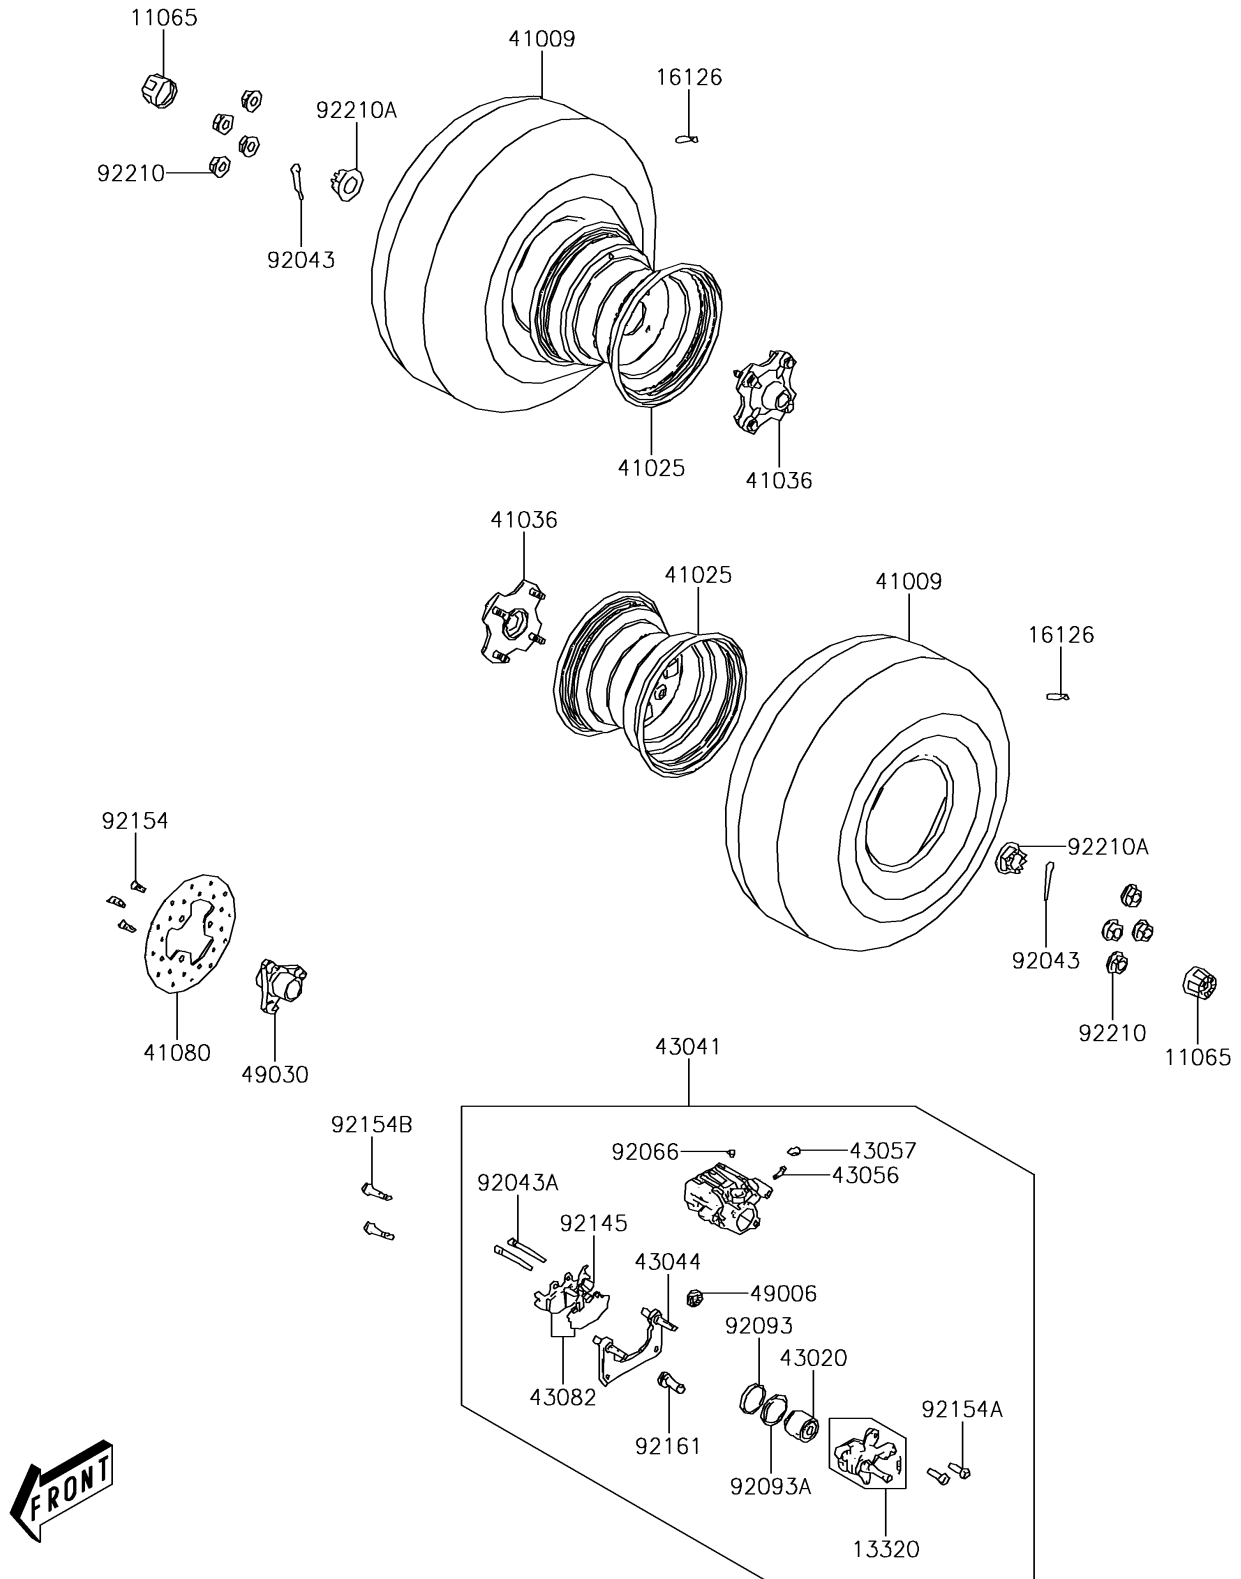

2013 BRUTE FORCE® 300

PARTS DIAGRAM

Rear Hub

F2240

2013 BRUTE FORCE® 300

PARTS LIST

Rear Hub

ITEM NAME	PART NUMBER	QUANTITY
CAP,WHEEL (Ref # 11065)	11065-Y015	2
LEVER-ASSY,ADJUSTABLE (Ref # 13320)	13320-Y001	1
VALVE,RIM (Ref # 16126)	16126-Y001	2
TIRE,RR (Ref # 41009)	41009-Y005	2
RIM,RR,BLACK (Ref # 41025)	41025-Y005-935	2
HUB-ASSY,RR (Ref # 41036)	41036-Y005	2
DISC (Ref # 41080)	41080-Y003	1
PISTON-COMP-BRAKE (Ref # 43020)	43020-Y002	1
CALIPER-ASSY,RR (Ref # 43041)	43041-Y004	1
HOLDER-COMP-CALIPER,RR (Ref # 43044)	43044-Y002	1
BREATHER-BRAKE (Ref # 43056)	43056-0006	1
CAP-BREATHER (Ref # 43057)	43057-Y002	1
PAD-ASSY-BRAKE (Ref # 43082)	43082-Y004	1
BOOT,CALIPER (Ref # 49006)	49006-Y005	1
HUB,BRAKE DISK (Ref # 49030)	49030-Y002	1
PIN,3X25 (Ref # 92043)	92043-Y011	2
PIN,HANGER (Ref # 92043A)	92043-Y023	2
PLUG (Ref # 92066)	92066-Y012	1
SEAL,DUST (Ref # 92093)	92093-0613	1
PACKING,PISTON SEAL (Ref # 92093A)	92093-Y006	1
SPRING,PAD (Ref # 92145)	92145-Y035	1
BOLT,8X24 (Ref # 92154)	92154-Y025	3
BOLT,FLANGE (Ref # 92154A)	92154-Y028	2
BOLT,FLANGE,8X20 (Ref # 92154B)	92154-Y226	2
DAMPER (Ref # 92161)	92161-Y012	1
NUT,10MM (Ref # 92210)	92210-Y044	8
NUT,CASTEL,18MM (Ref # 92210A)	92210-Y046	2