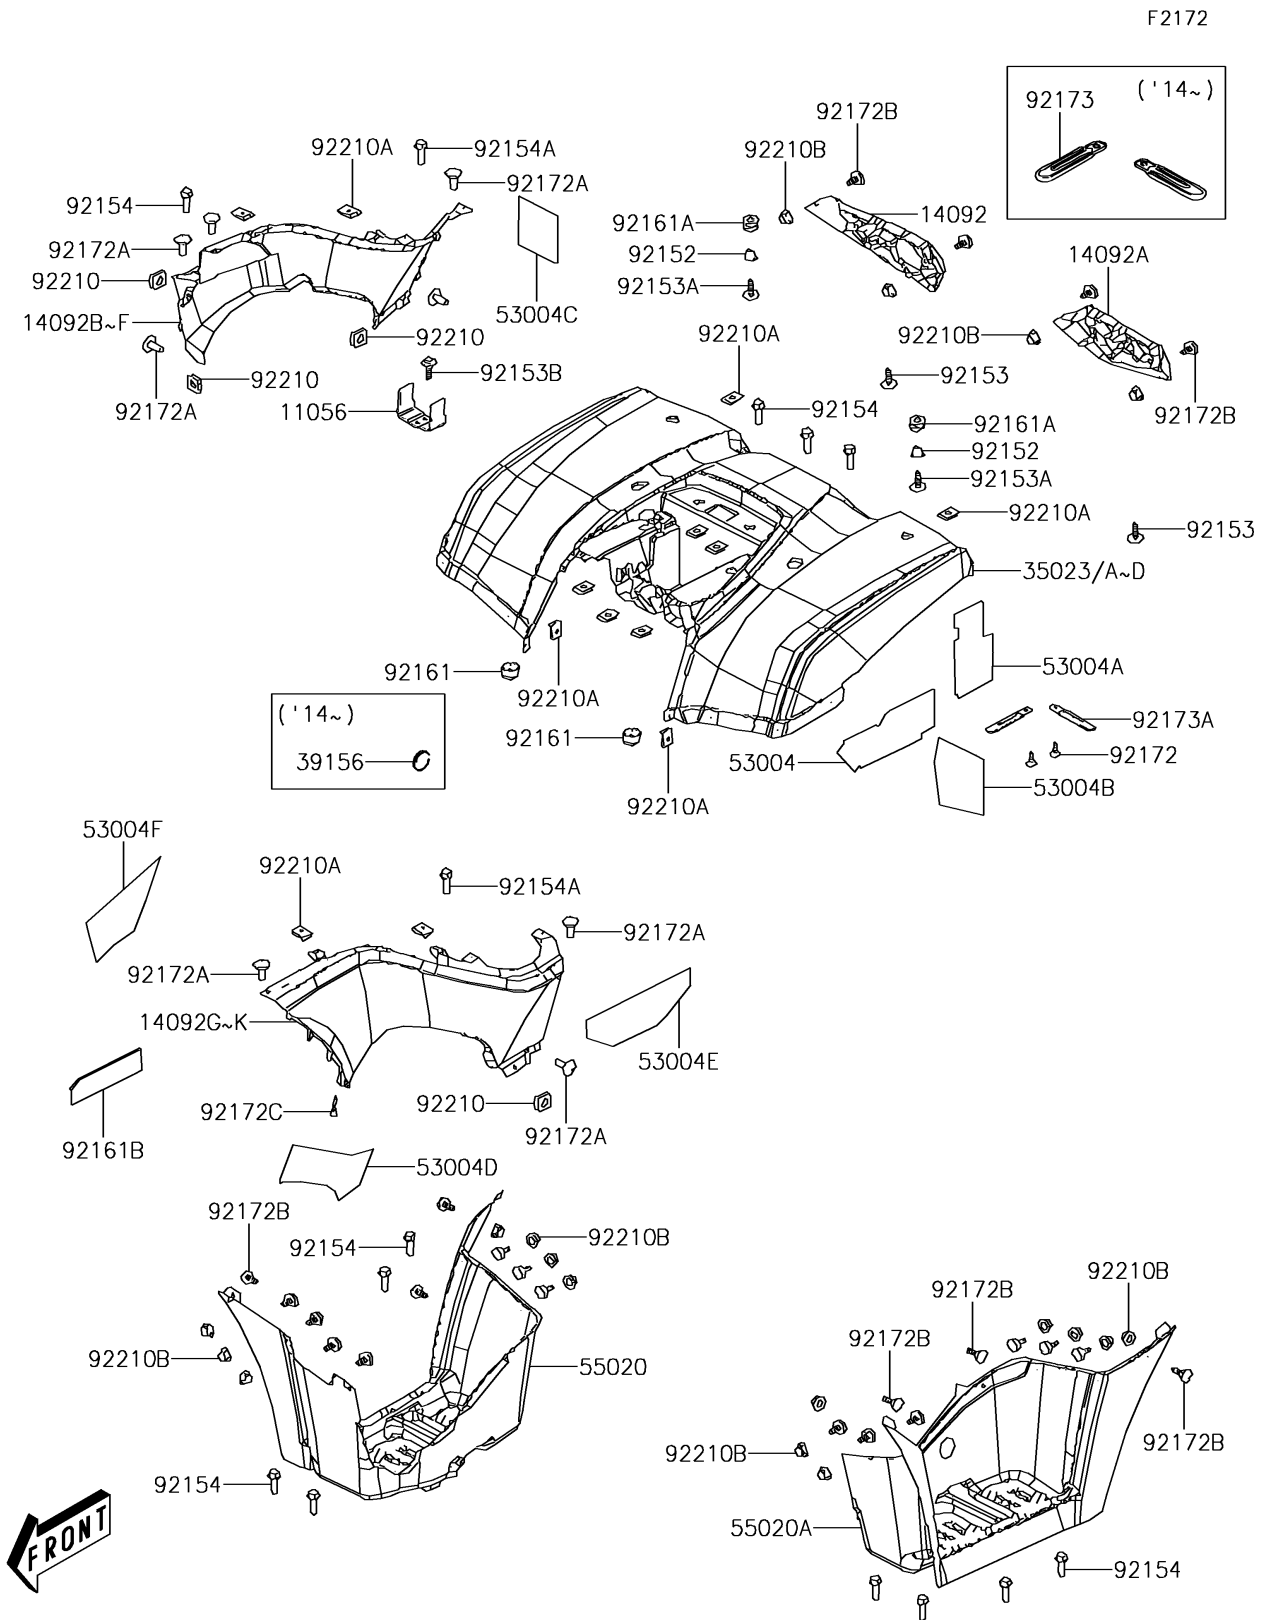

2014 BRUTE FORCE® 300

PARTS DIAGRAM

Rear Fender(s)

2014 BRUTE FORCE® 300

PARTS LIST

Rear Fender(s)

ITEM NAME

PART NUMBER

QUANTITY
