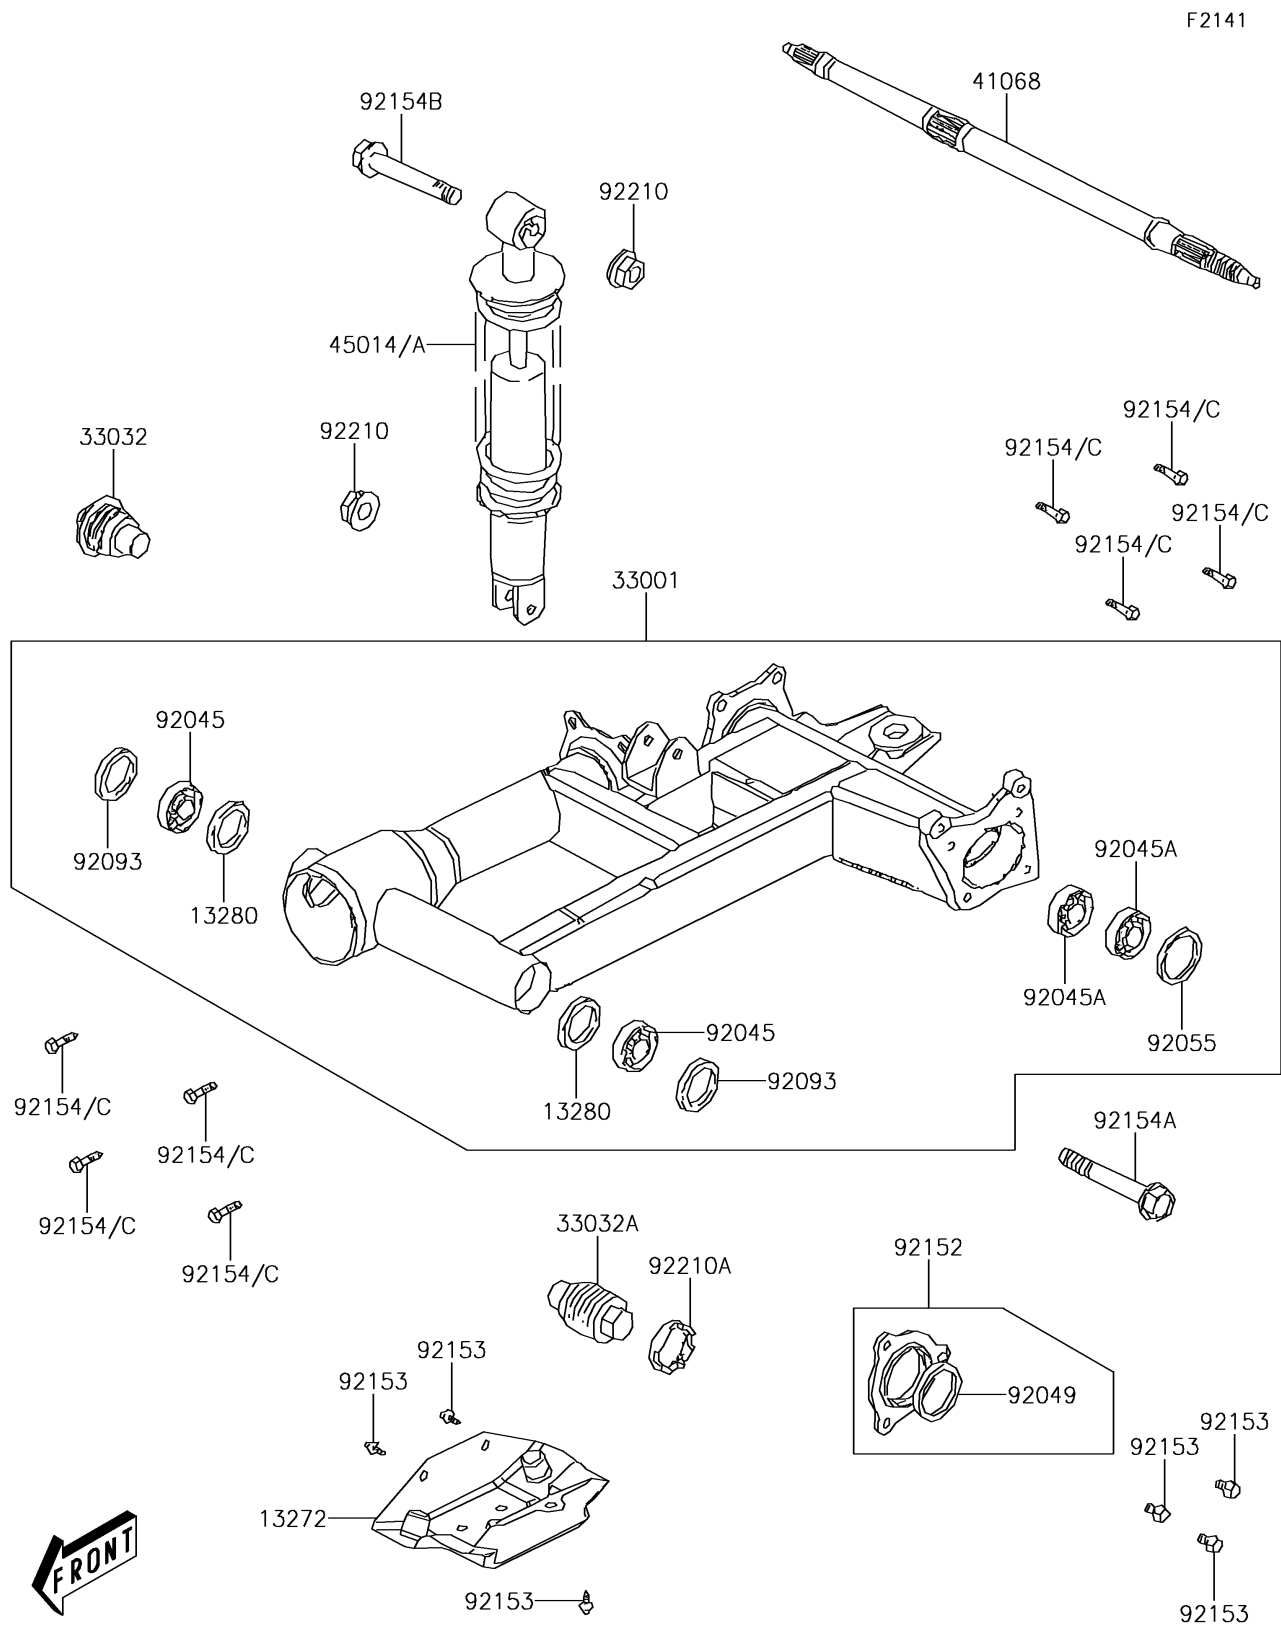

2013 BRUTE FORCE® 300

PARTS DIAGRAM

Swingarm