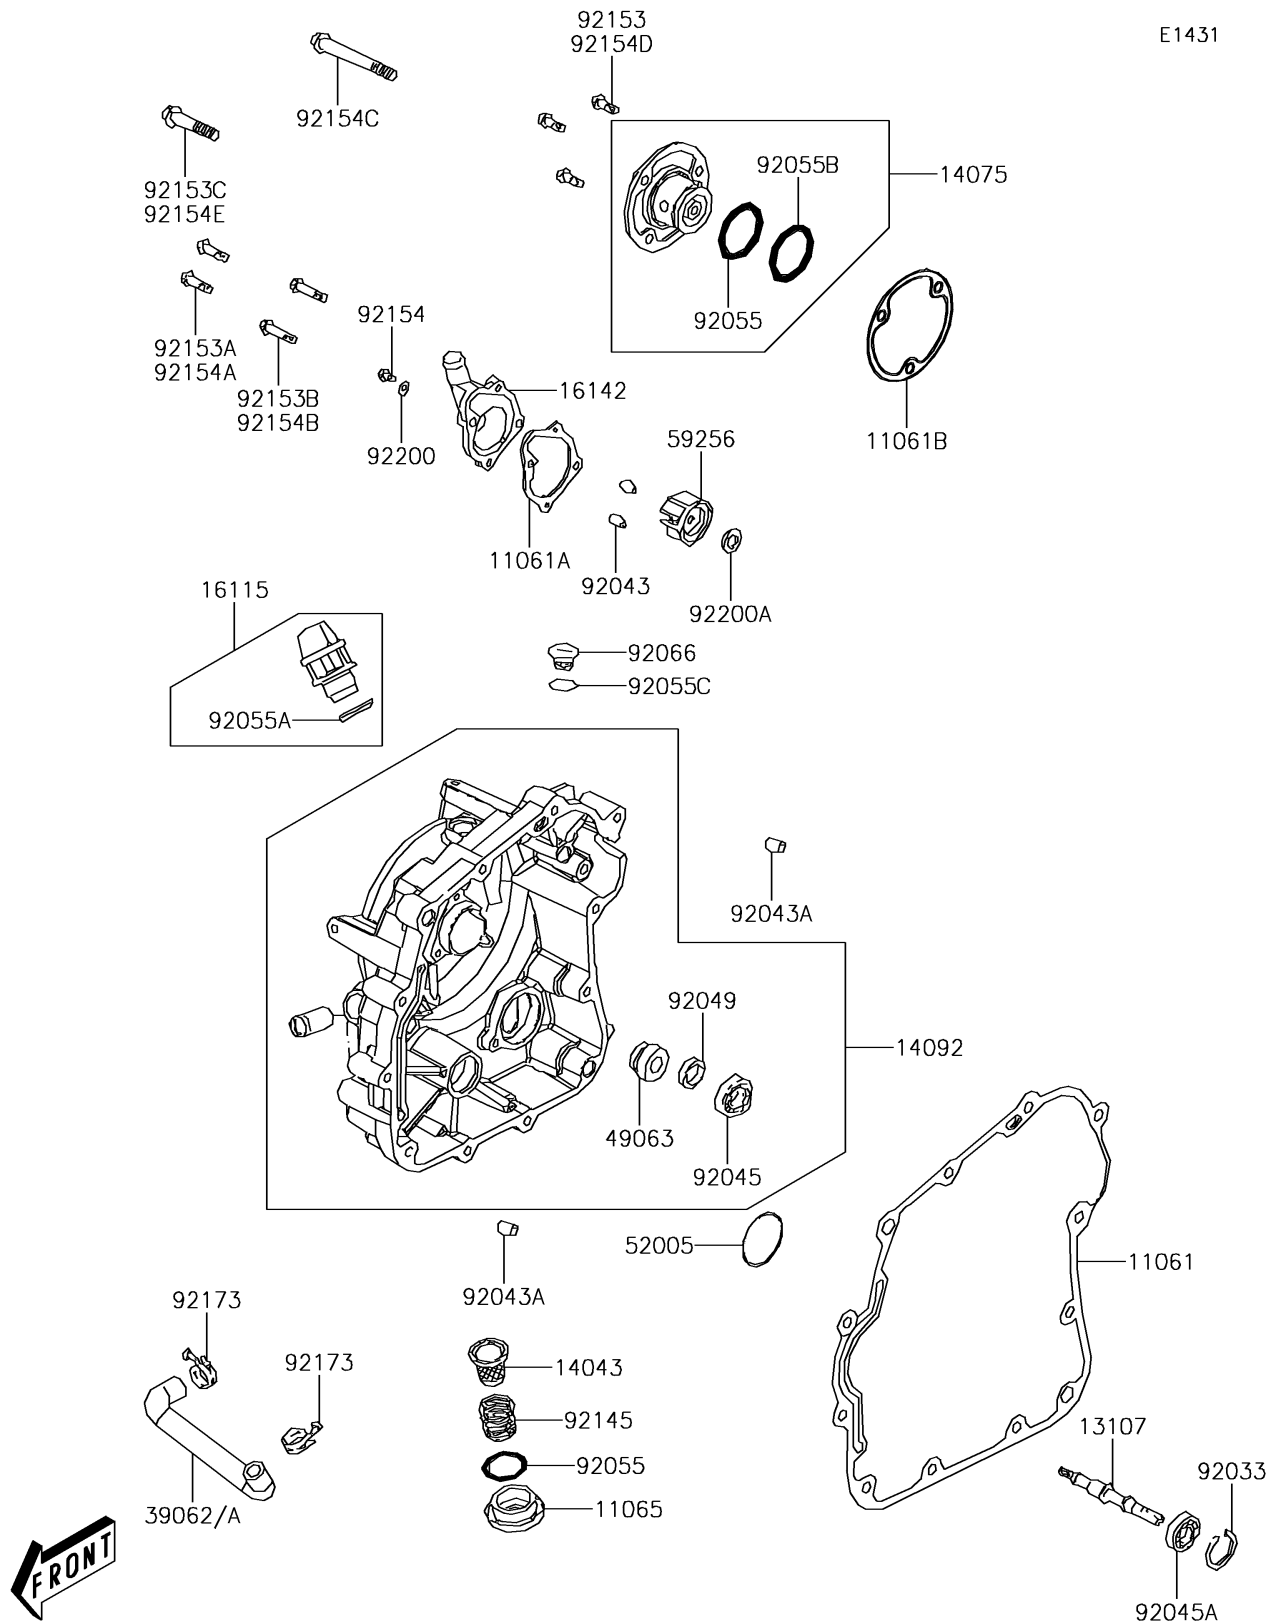

2014 BRUTE FORCE® 300

PARTS DIAGRAM

Engine Cover(s)

E1431

2014 BRUTE FORCE® 300

PARTS LIST

Engine Cover(s)

ITEM NAME

PART NUMBER

QUANTITY
