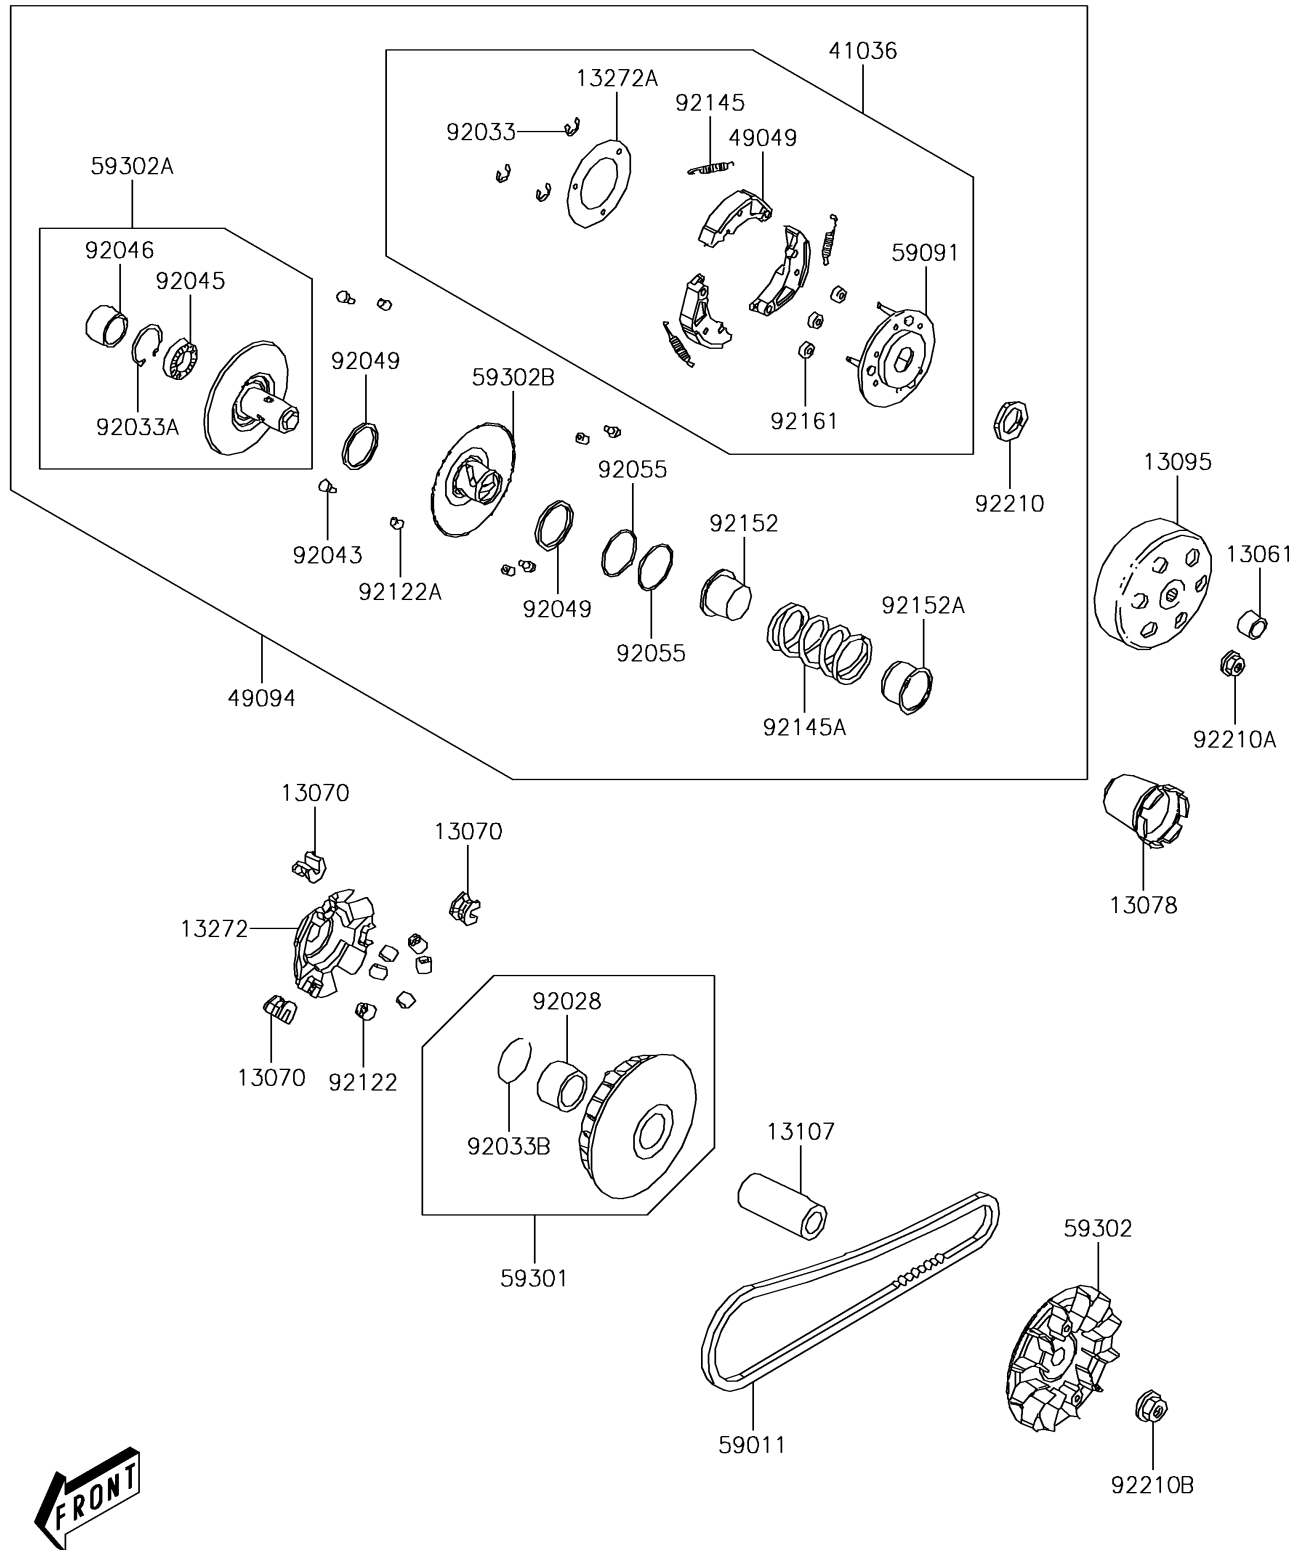

2013 BRUTE FORCE® 300

PARTS DIAGRAM

Belt Converter

E1390

2013 BRUTE FORCE® 300

PARTS LIST

Belt Converter

ITEM NAME

PART NUMBER

QUANTITY
