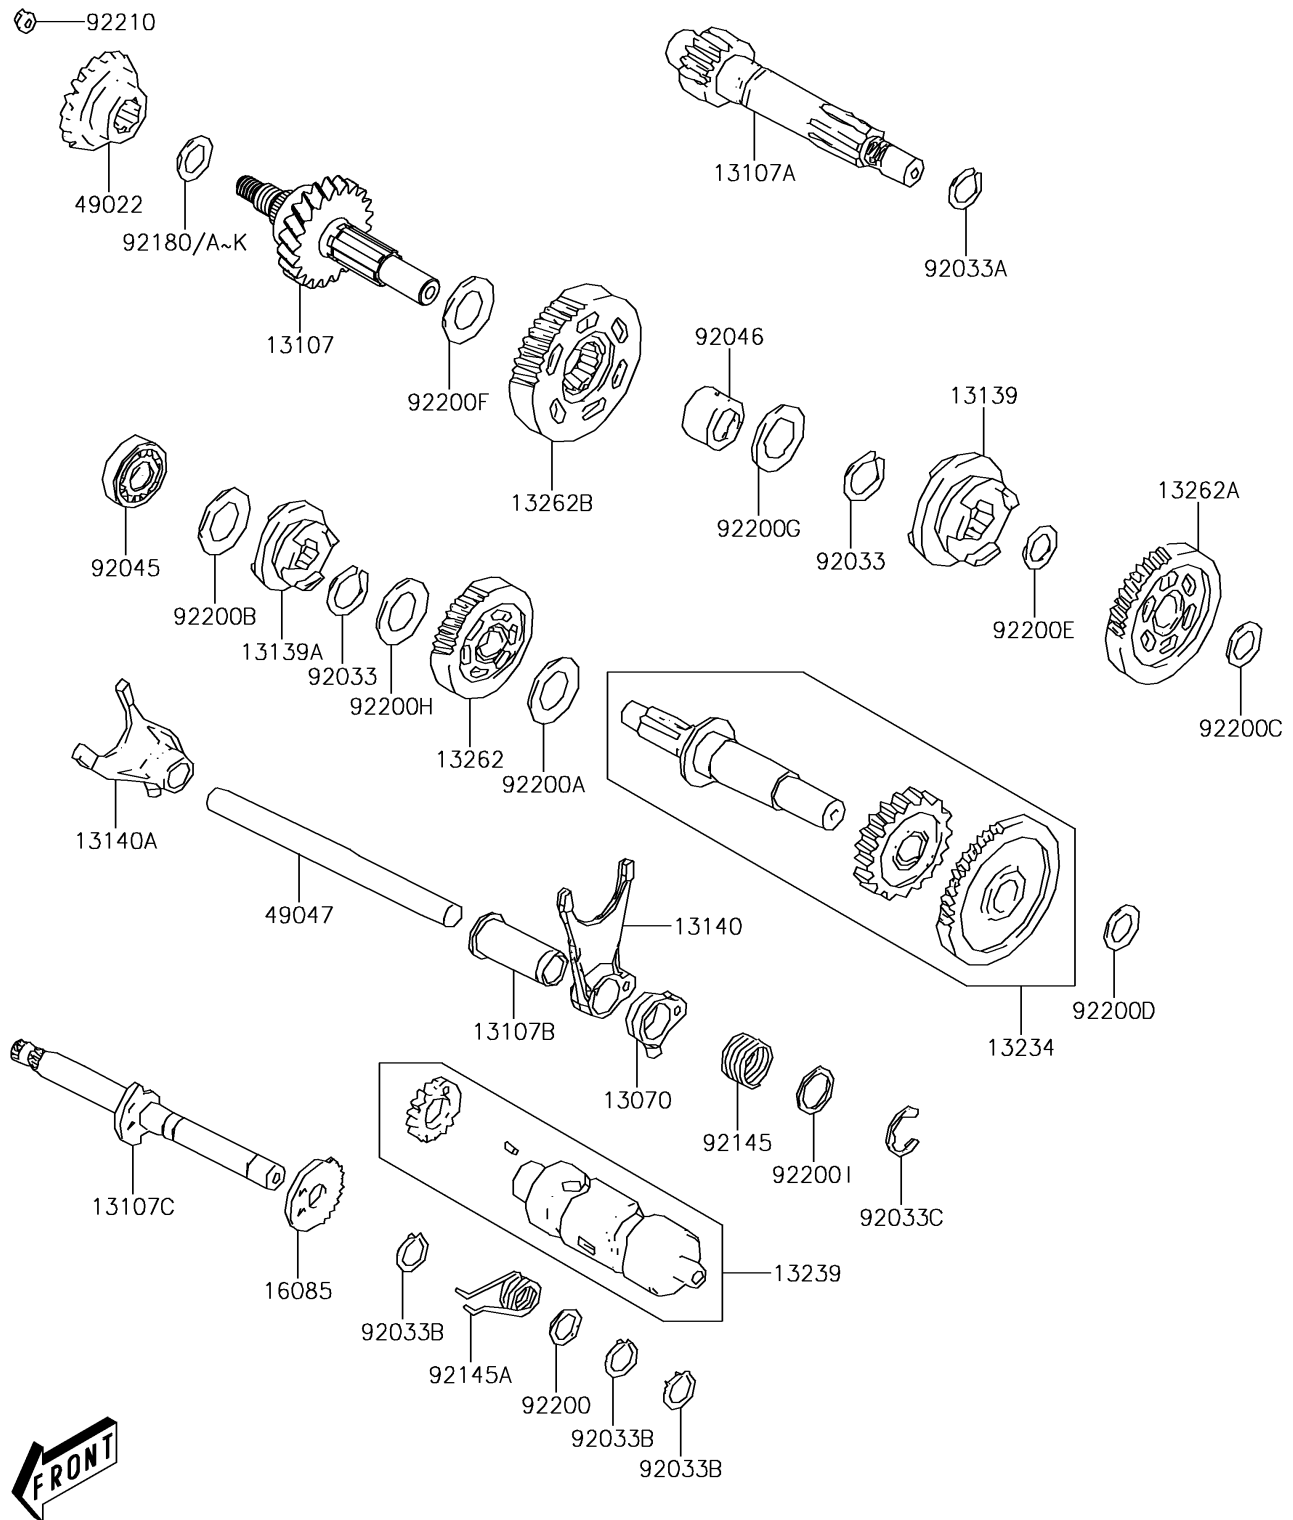

2014 BRUTE FORCE® 300

PARTS DIAGRAM

Transmission

E1361

2014 BRUTE FORCE® 300

PARTS LIST

Transmission

ITEM NAME

PART NUMBER

QUANTITY
