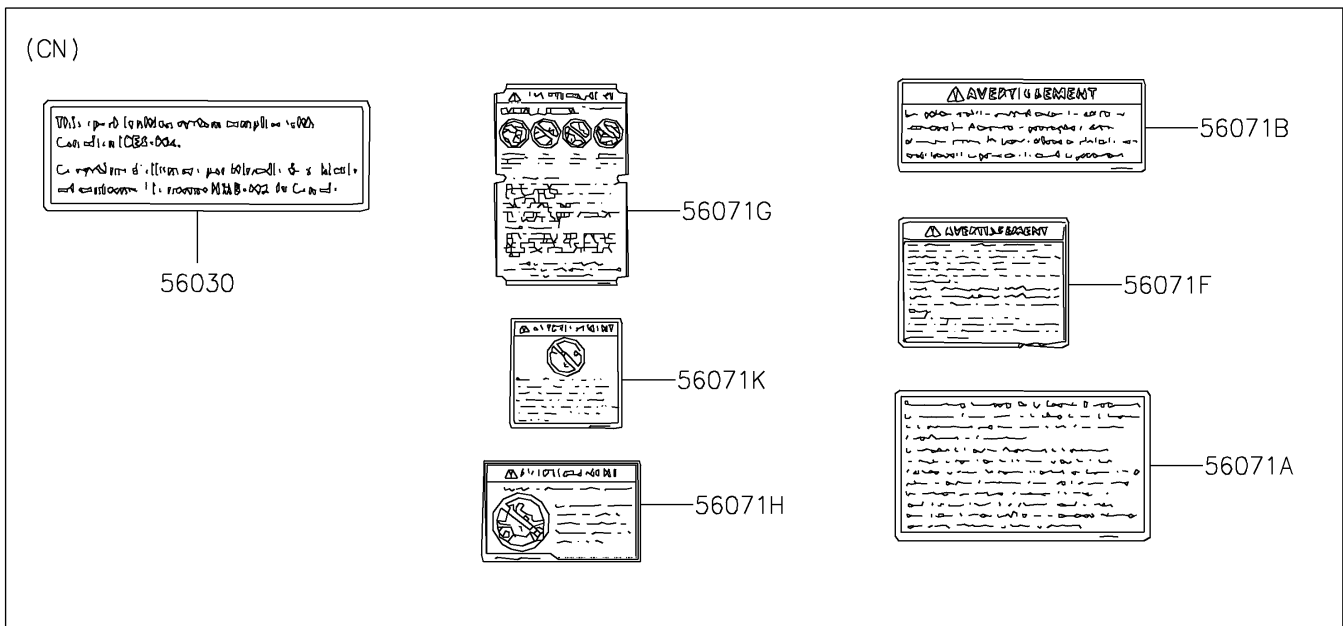

2016 KFX[®] 90

PARTS DIAGRAM

Labels

F2860

56071

56071E

56071C

56071I

56071D

56071J

2016 KFX[®] 90

PARTS LIST

Labels

Kawasaki

Let the Good Times Roll[®]

ITEM NAME

PART NUMBER

QUANTITY
