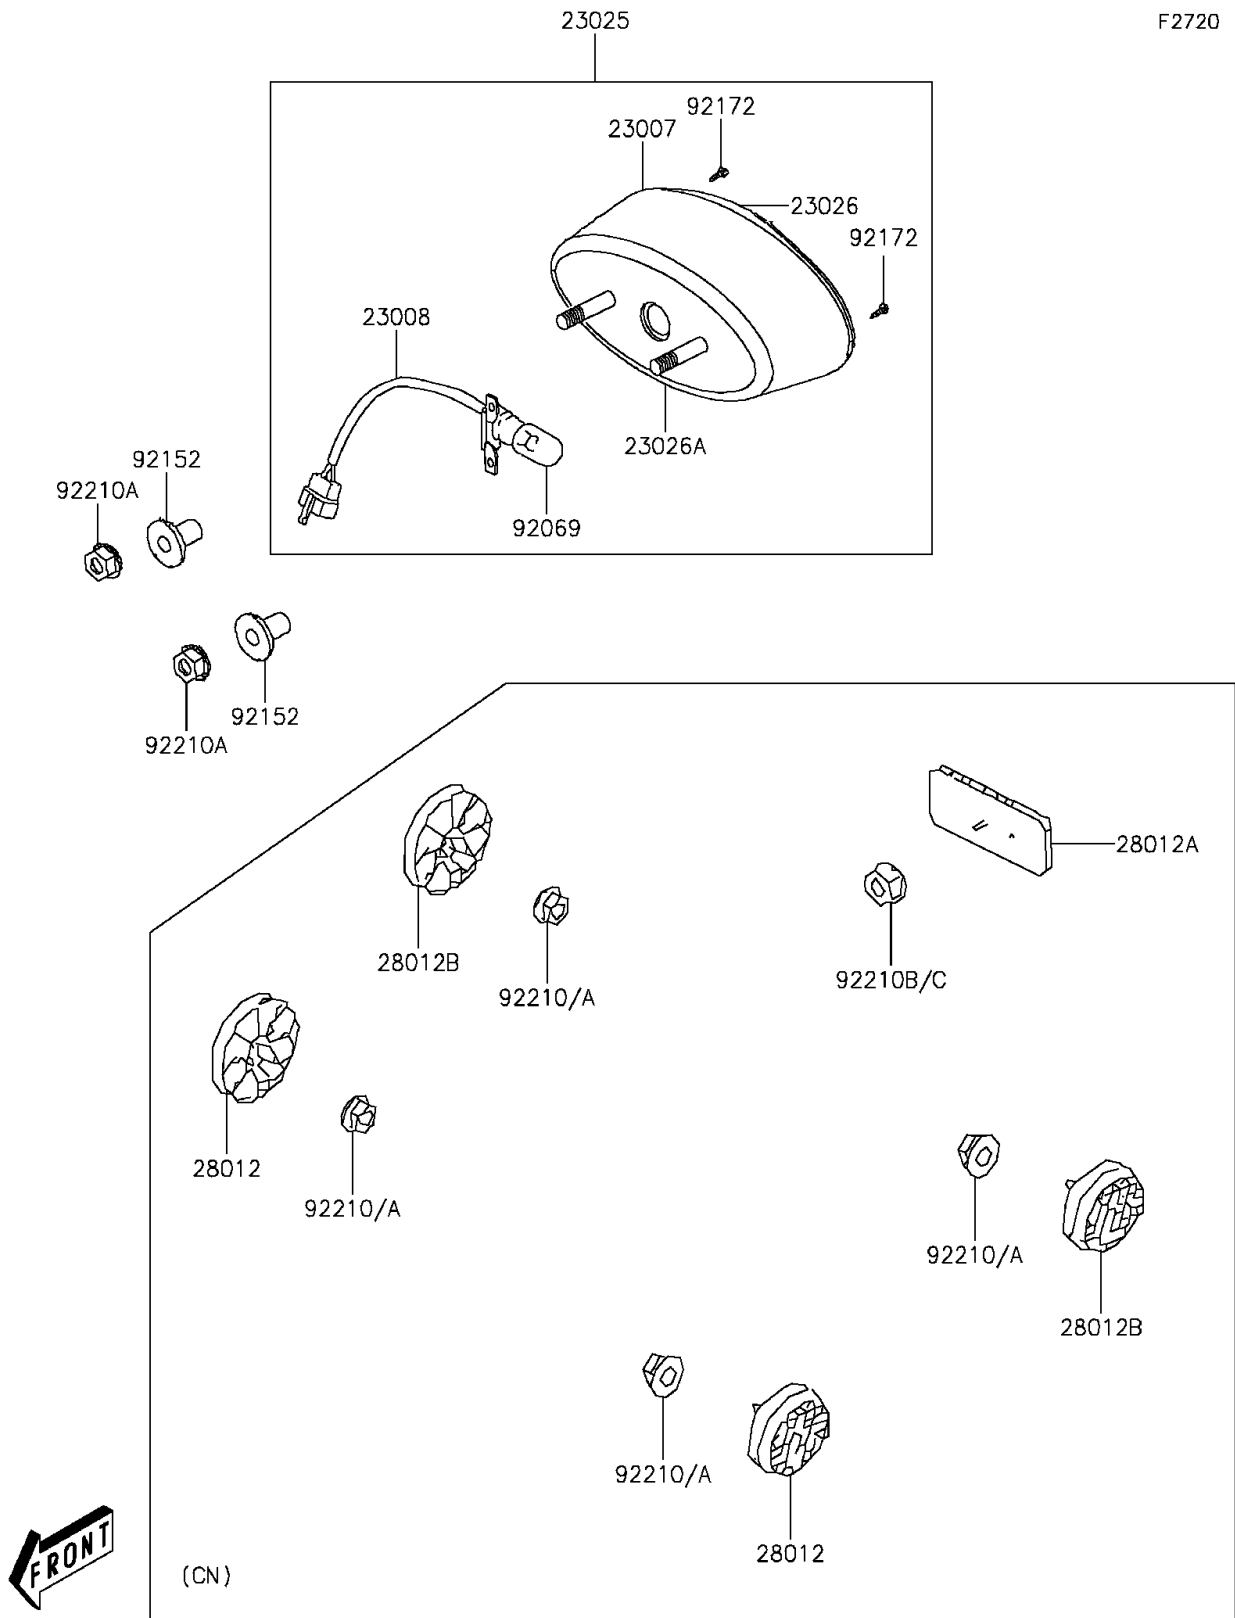

2016 KFX® 90

PARTS DIAGRAM

Taillight(s)

2016 KFX[®] 90

PARTS LIST

Taillight(s)

ITEM NAME	PART NUMBER	QUANTITY
LENS-COMP,TAIL LAMP (Ref # 23007)	23007-Y001	1
SOCKET-ASSY,TAIL LAMP (Ref # 23008)	23008-Y001	1
LAMP-TAIL (Ref # 23025)	23025-Y001	1
LENS,TAIL LAMP (Ref # 23026)	23026-Y001	1
LENS,LICENSE (Ref # 23026A)	23026-Y002	1
REFLECTOR-REFLEX (Ref # 28012)	28012-Y002	2
REFLECTOR-REFLEX (Ref # 28012A)	28012-Y003	1
REFLECTOR-REFLEX (Ref # 28012B)	28012-Y004	2
BULB (Ref # 92069)	92069-Y001	1
COLLAR (Ref # 92152)	92152-Y013	2
SCREW,4X16 (Ref # 92172)	92172-Y026	2
NUT,6MM (Ref # 92210)	92210-Y026	4
NUT,6MM (Ref # 92210A)	92210-Y027	2
NUT,FLANGE,5MM (Ref # 92210C)	92210-Y053	1