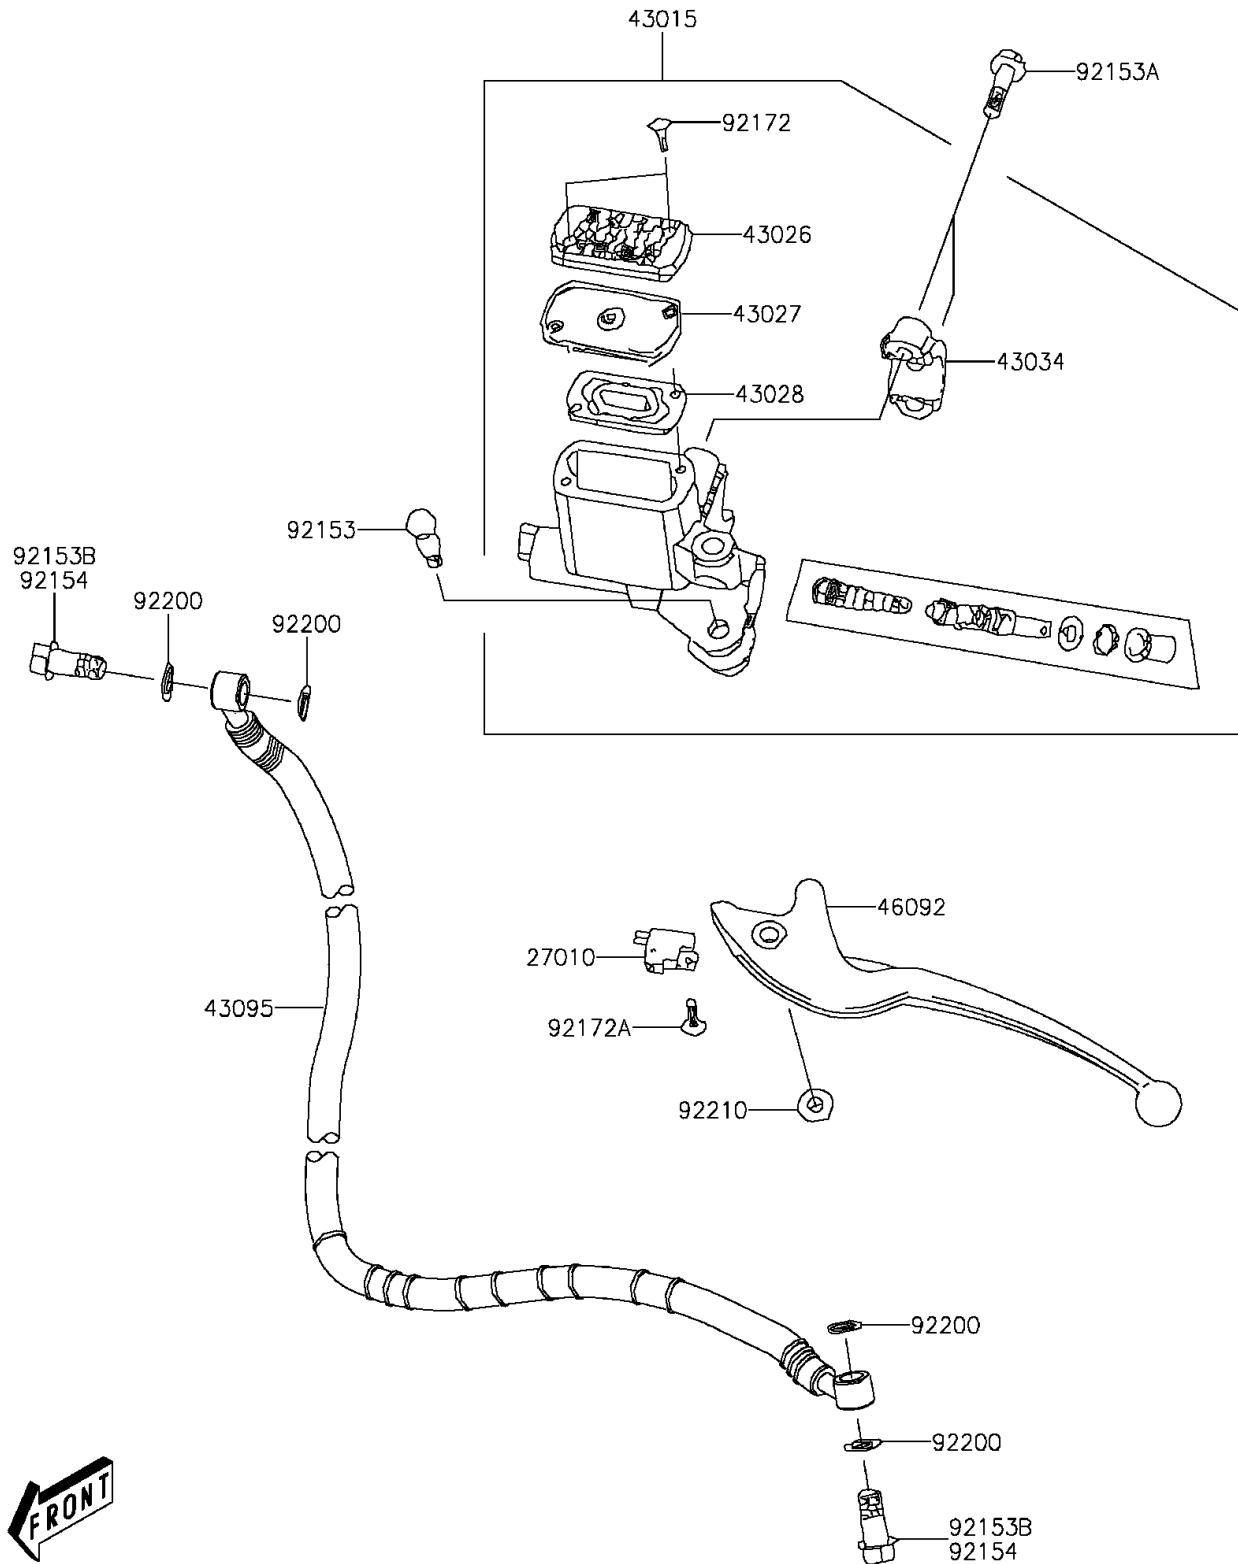

2016 KFX[®] 90

PARTS DIAGRAM

Front Master Cylinder

F2291

2016 KFX[®] 90

PARTS LIST

Front Master Cylinder

Kawasaki

Let the Good Times Roll[®]

ITEM NAME

PART NUMBER

QUANTITY
