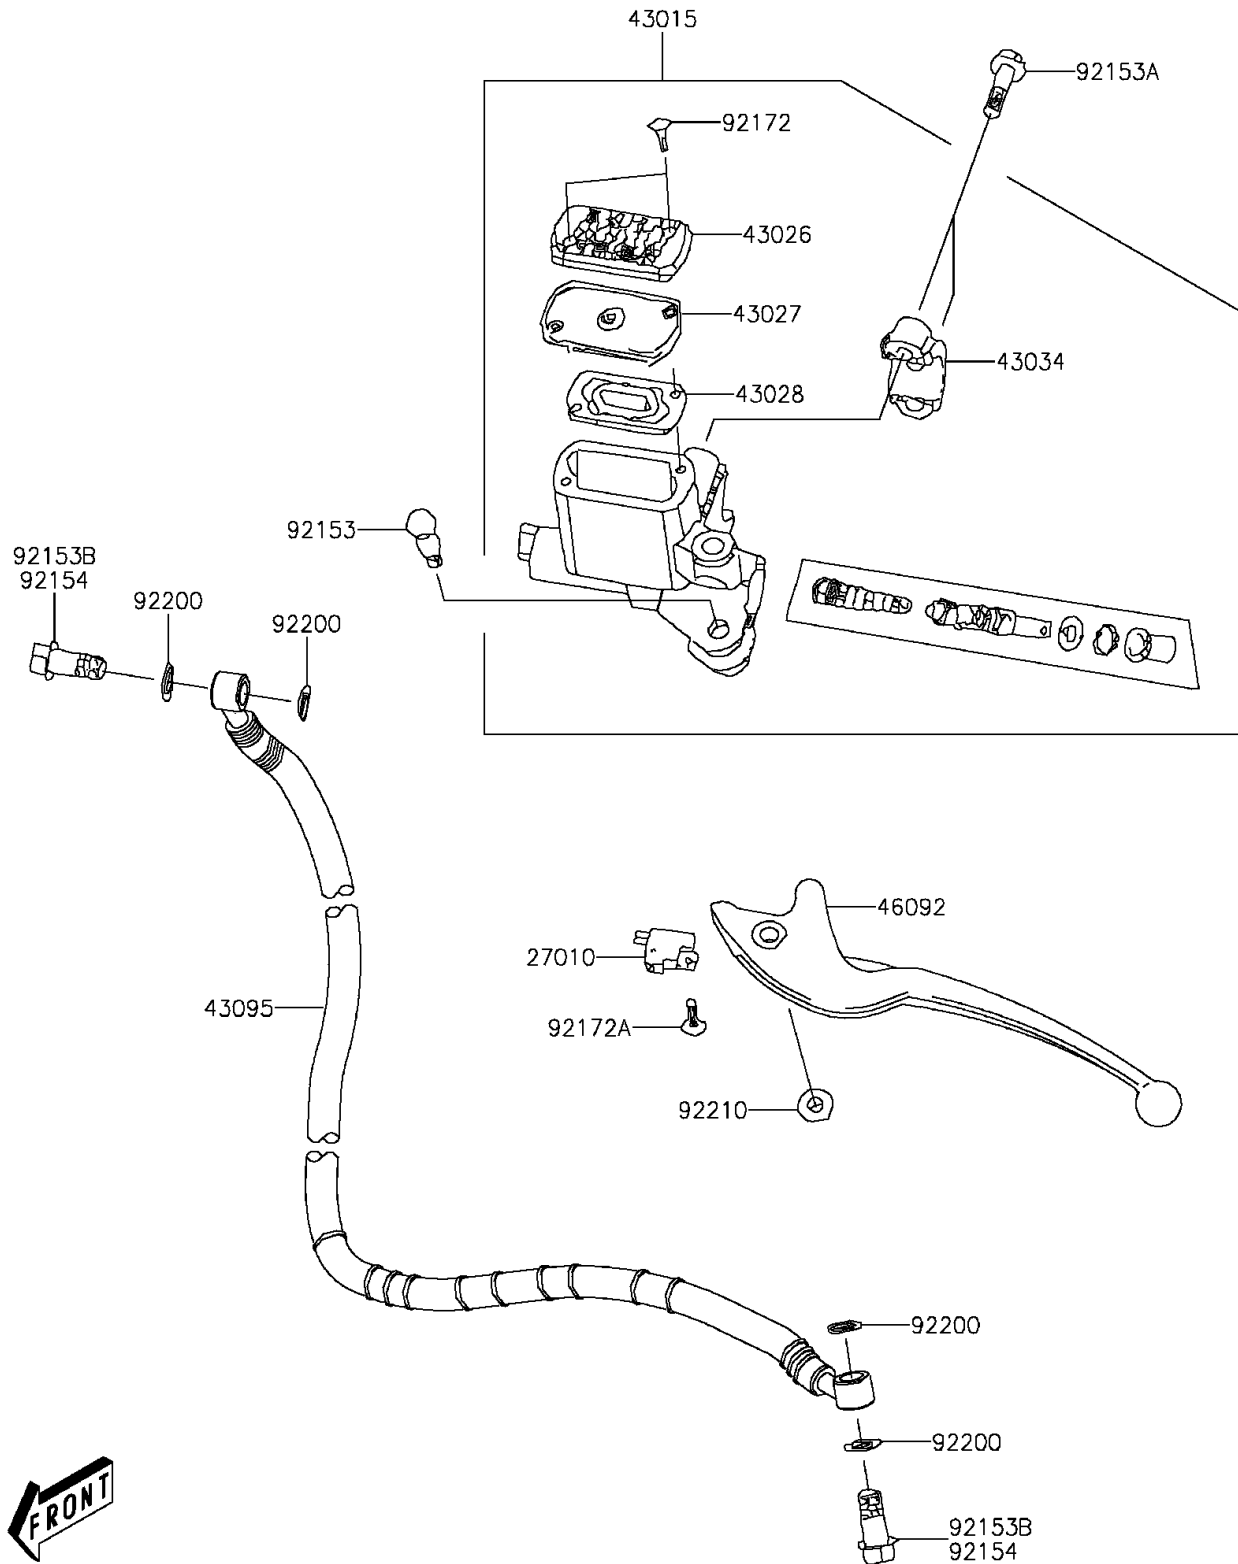

2014 KFX[®] 90

PARTS DIAGRAM

Front Master Cylinder

F2291

2014 KFX[®] 90

PARTS LIST

Front Master Cylinder

Kawasaki

Let the Good Times Roll[®]

ITEM NAME

PART NUMBER

QUANTITY
