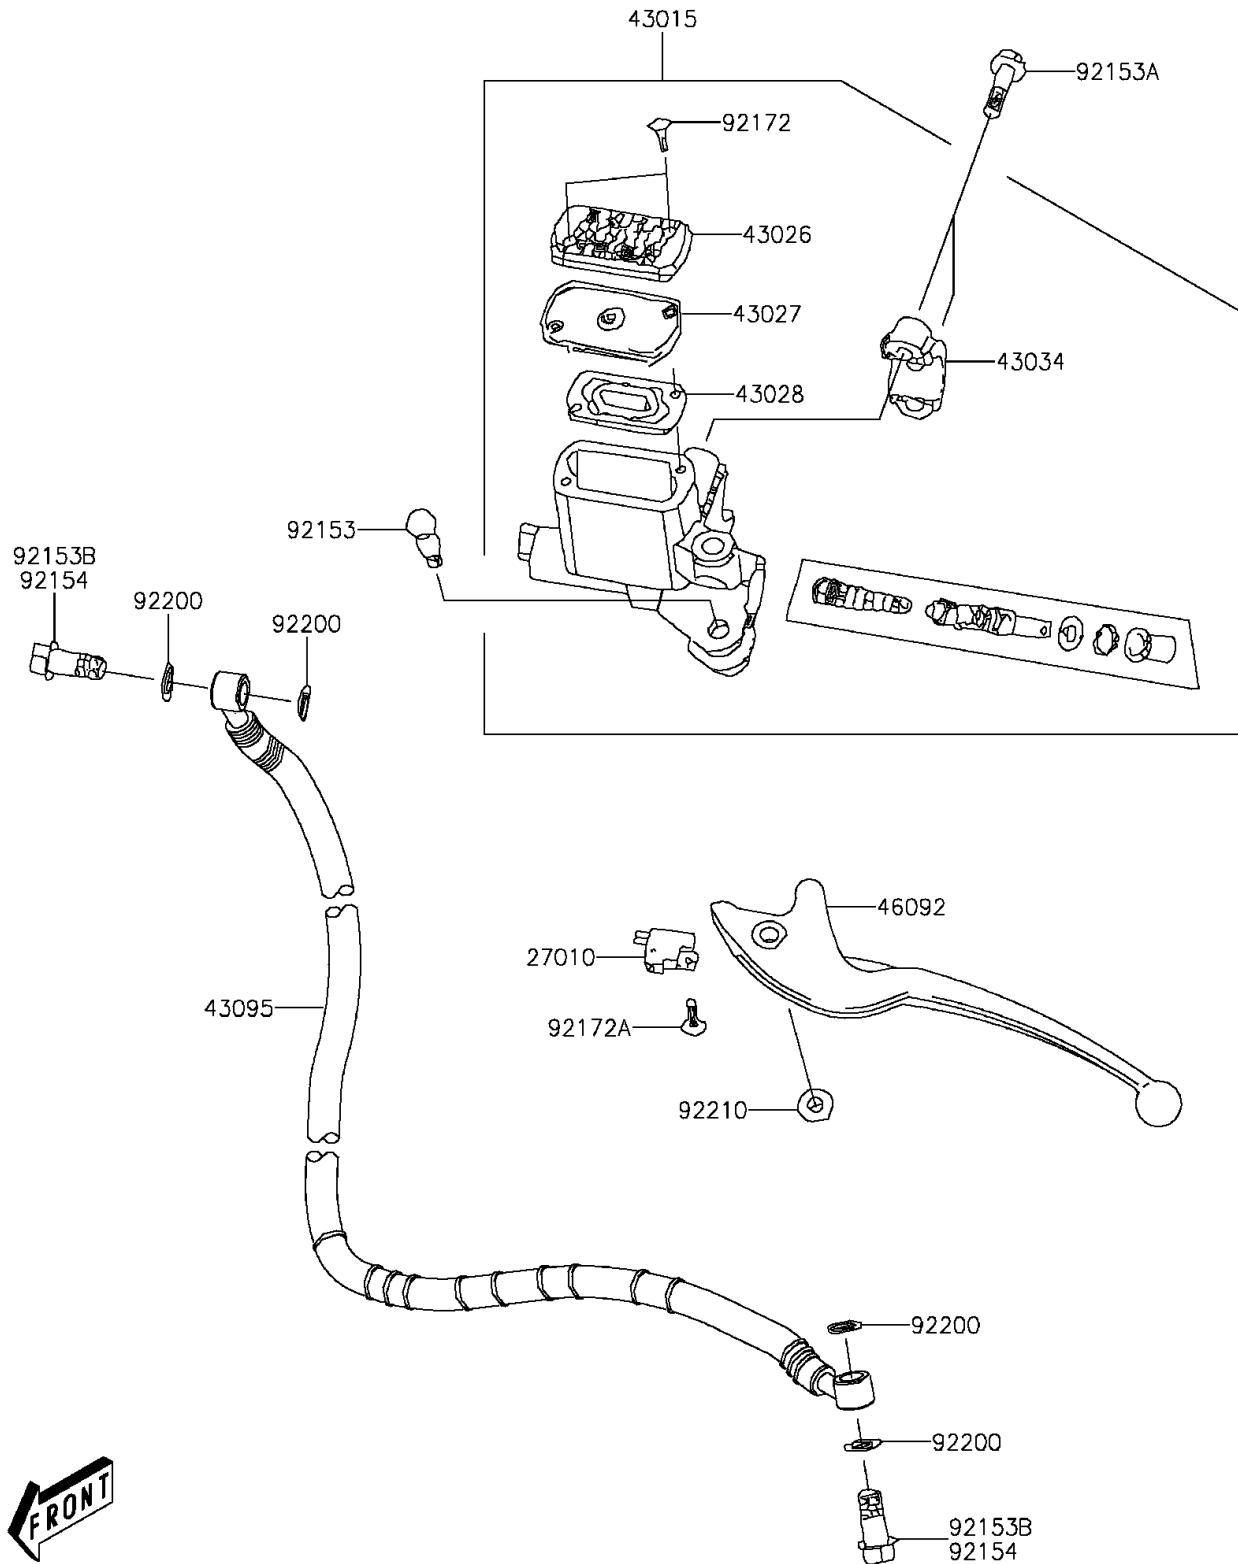

2013 KFX[®]90

PARTS DIAGRAM

Front Master Cylinder

F2291

2013 KFX[®] 90

PARTS LIST

Front Master Cylinder

Kawasaki

Let the Good Times Roll[®]

ITEM NAME

PART NUMBER

QUANTITY
