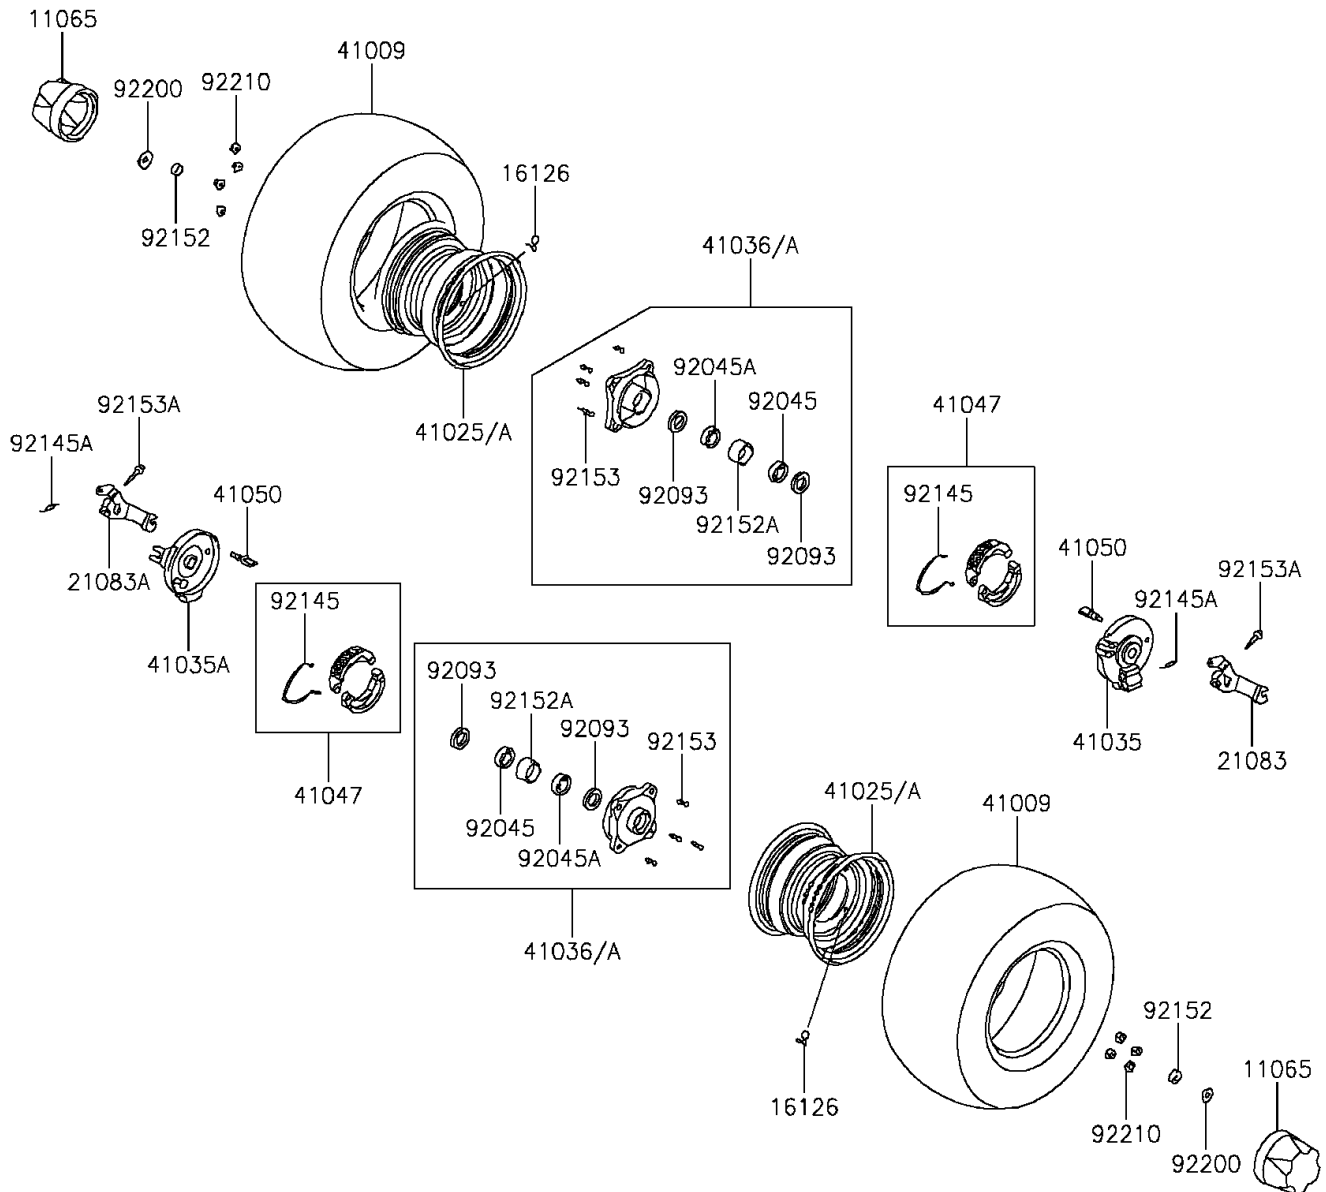

2016 KFX[®] 90

PARTS DIAGRAM

Front Hub

F2230

2016 KFX[®] 90

PARTS LIST

Front Hub

ITEM NAME

PART NUMBER

QUANTITY
