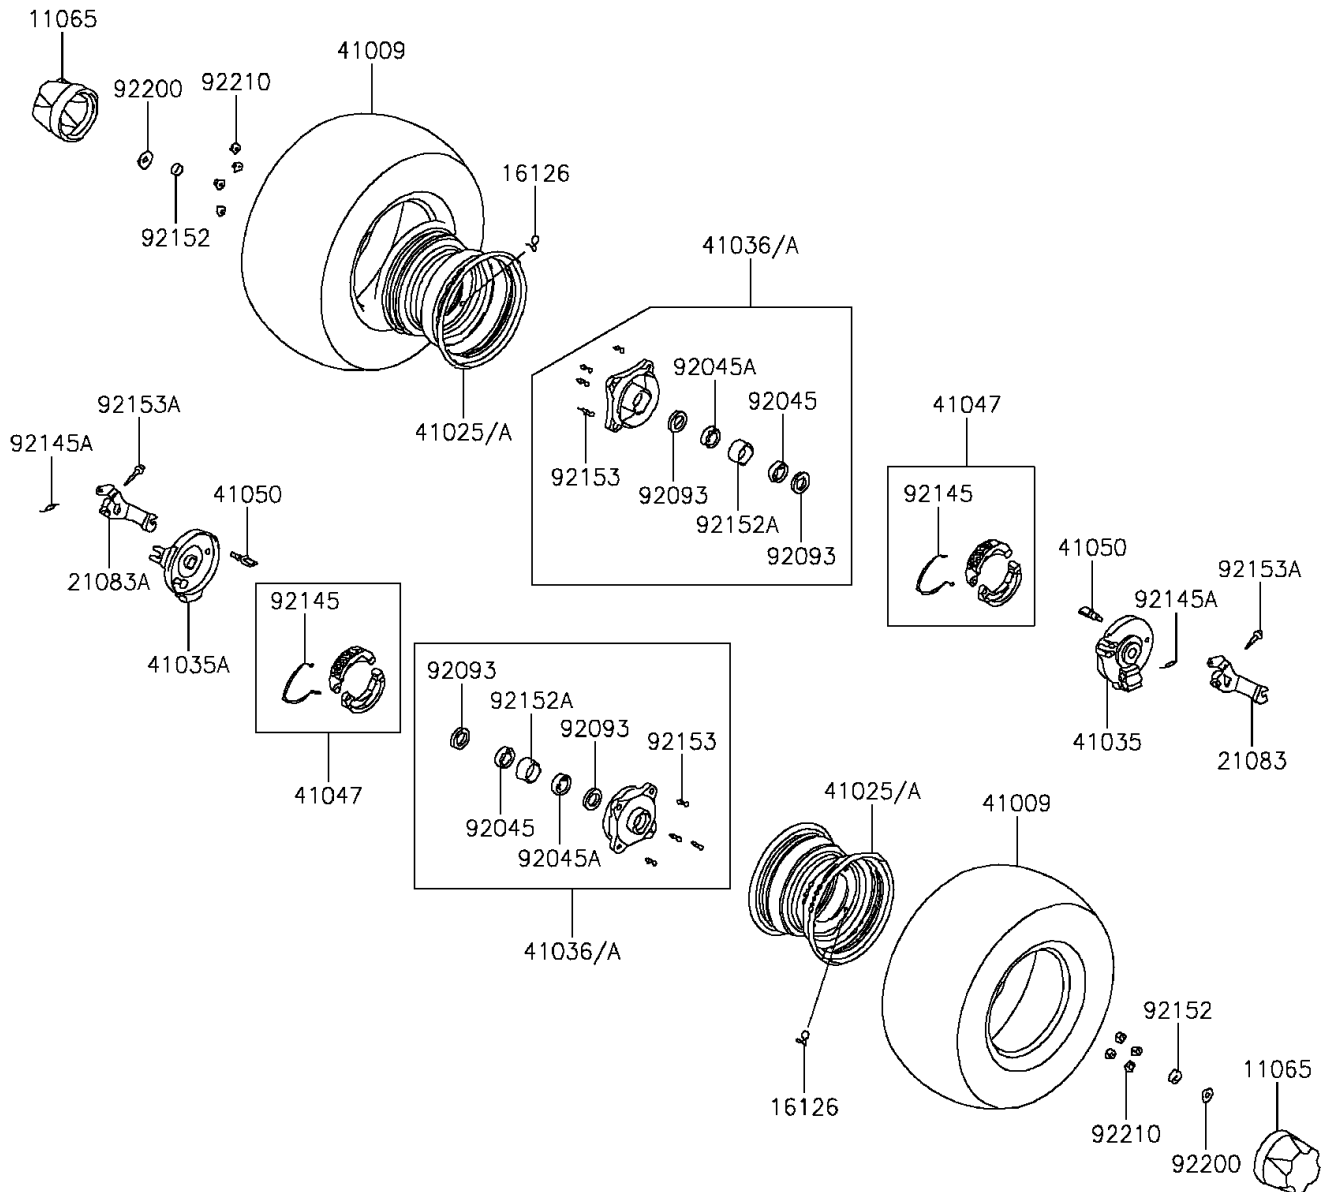

2014 KFX[®] 90

PARTS DIAGRAM

Front Hub

F2230

2014 KFX[®] 90

PARTS LIST

Front Hub

ITEM NAME

PART NUMBER

QUANTITY
