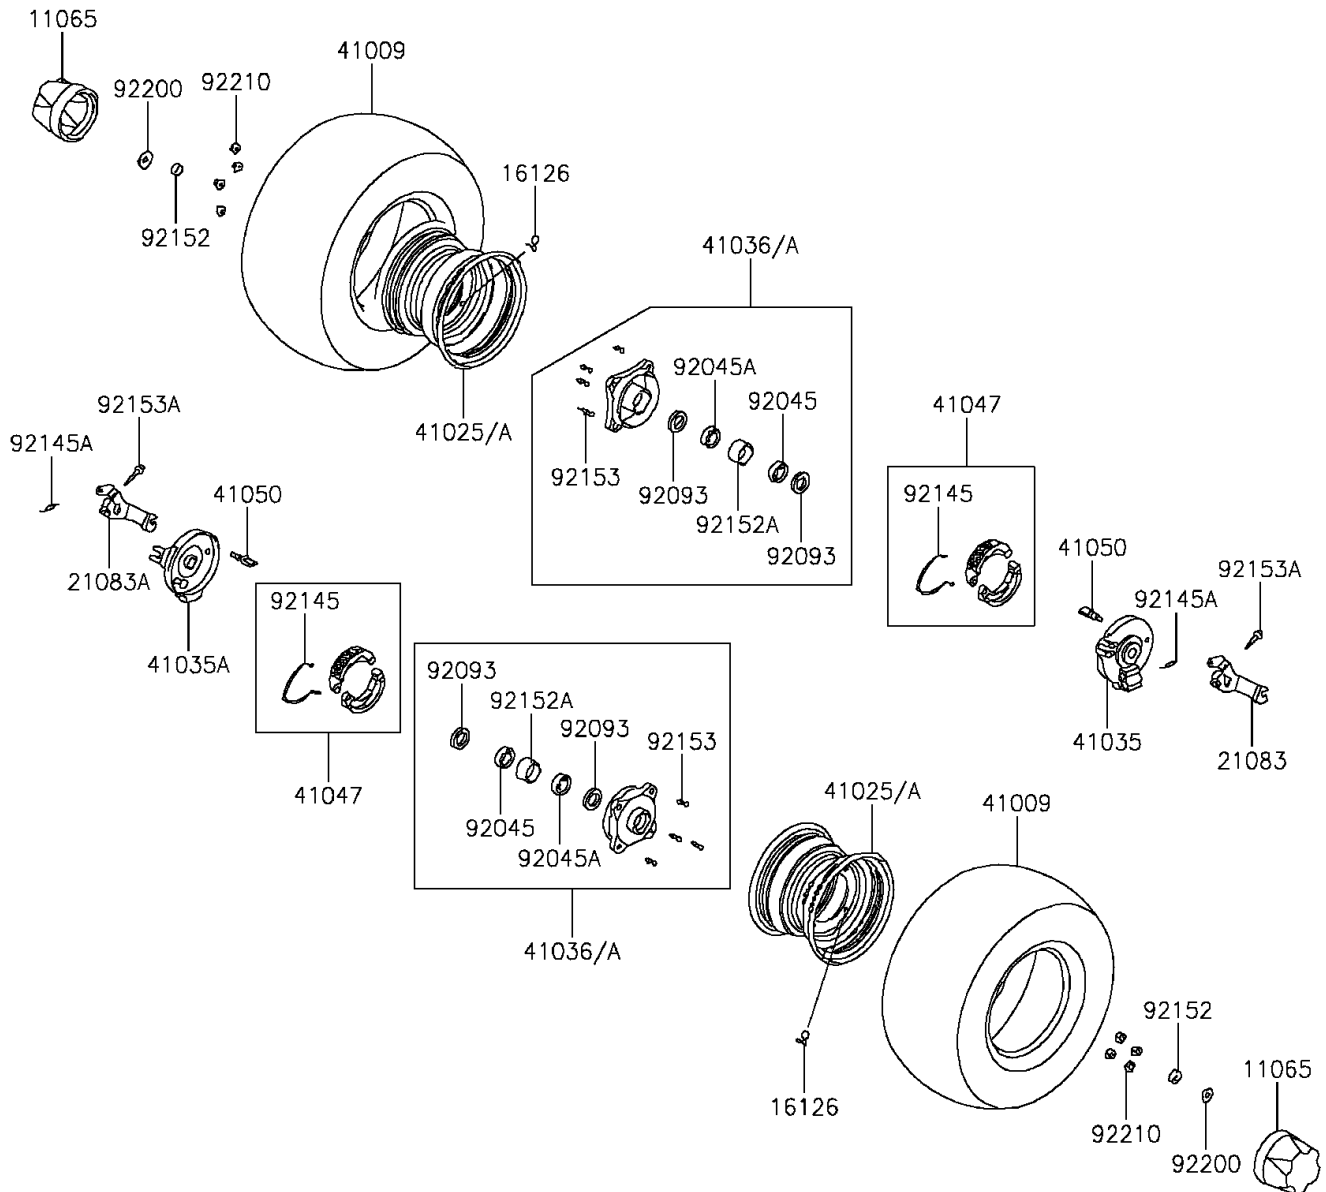

2012 KFX™ 90

PARTS DIAGRAM

Front Hub

F2230

2012 KFX™ 90

PARTS LIST

Front Hub

Kawasaki

Let the Good Times Roll®

ITEM NAME

PART NUMBER

QUANTITY
