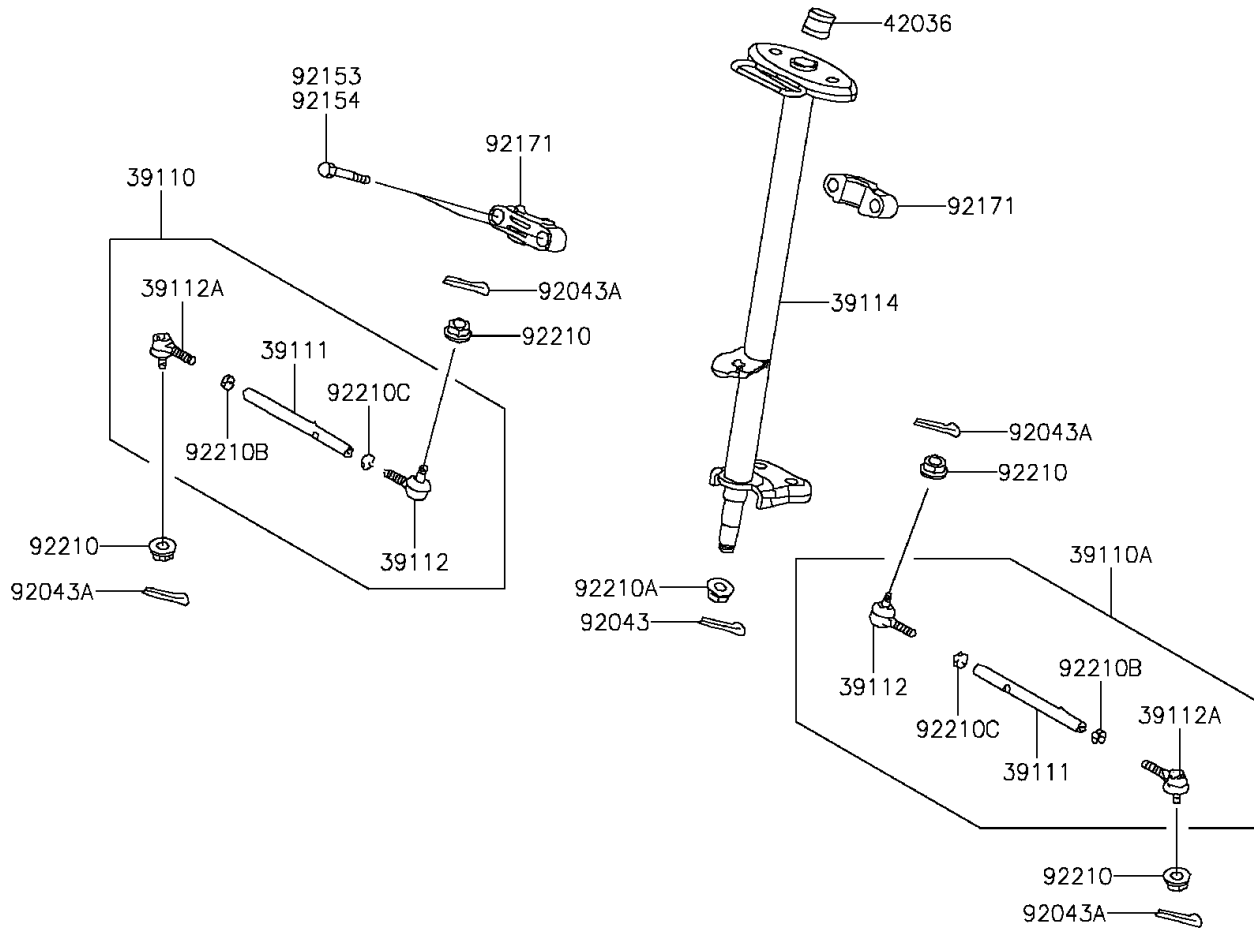

2016 KFX[®] 90

PARTS DIAGRAM

Steering Shaft

F2121

2016 KFX[®] 90

PARTS LIST

Steering Shaft

Kawasaki

Let the Good Times Roll[®]

ITEM NAME

PART NUMBER

QUANTITY
