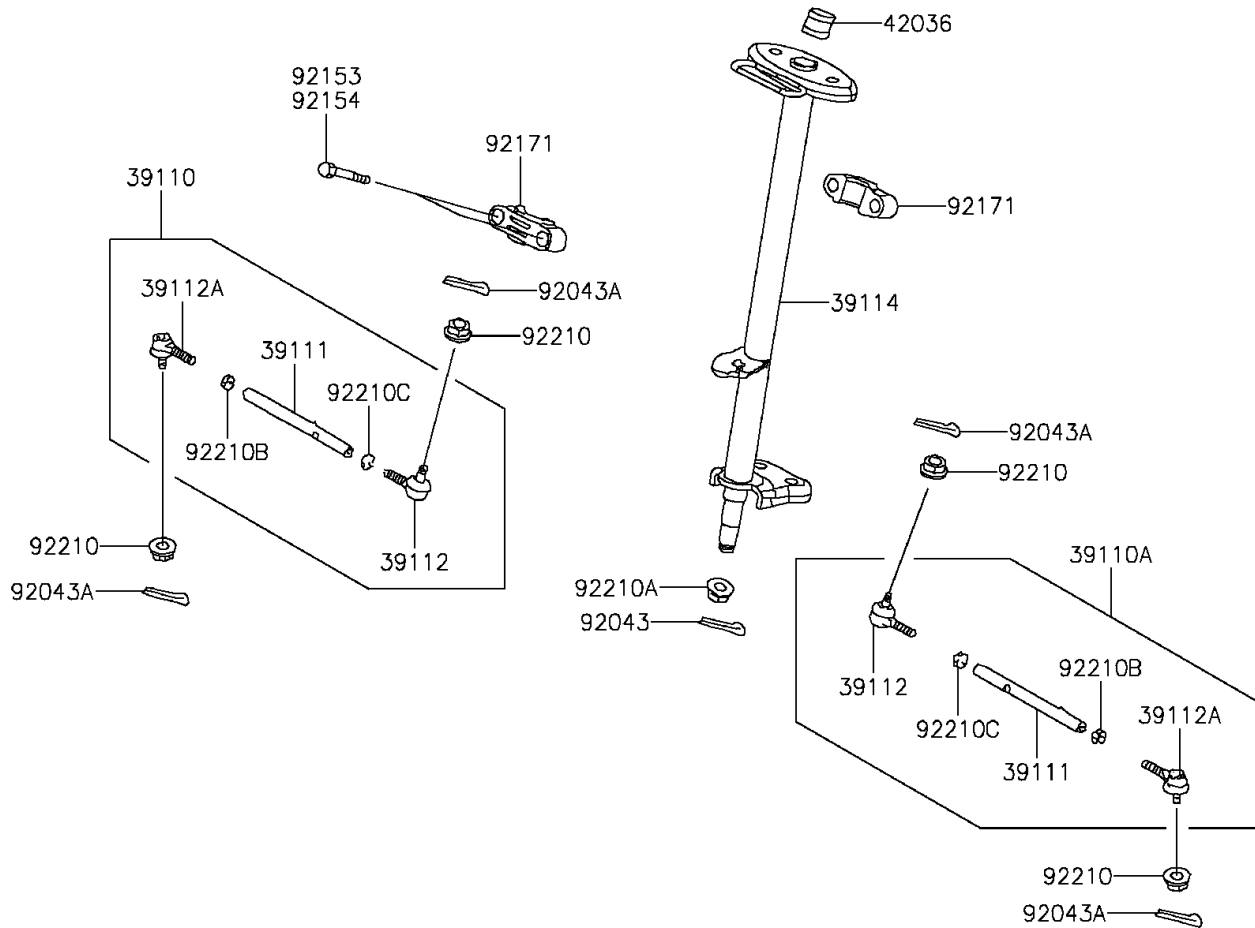

## PARTS DIAGRAM

### Steering Shaft

F2121

## PARTS LIST

### Steering Shaft

ITEM NAME	PART NUMBER	QUANTITY
ROD-ASSY-TIE,RH (Ref # 39110)	39110-Y003	1
ROD-ASSY-TIE,LH (Ref # 39110A)	39110-Y004	1
ROD-TIE (Ref # 39111)	39111-Y001	2
RODEND-TIE (Ref # 39112)	39112-Y003	2
RODEND-TIE (Ref # 39112A)	39112-Y004	2
SHAFT-COMP-STRG (Ref # 39114)	39114-Y001	1
SLEEVE (Ref # 42036)	42036-Y001	1
PIN,3X25 (Ref # 92043)	92043-Y009	1
PIN,2.5X20 (Ref # 92043A)	92043-Y010	4
BOLT,FLANGE,8X65 (Ref # 92153)	92153-Y040	2
CLAMP,STEERING SHAFT (Ref # 92171)	92171-Y006	2
NUT,10MM (Ref # 92210)	92210-Y010	4
NUT,14MM (Ref # 92210A)	92210-Y012	1
NUT,10MM (Ref # 92210B)	92210-Y021	2
NUT,10MM (Ref # 92210C)	92210-Y022	2