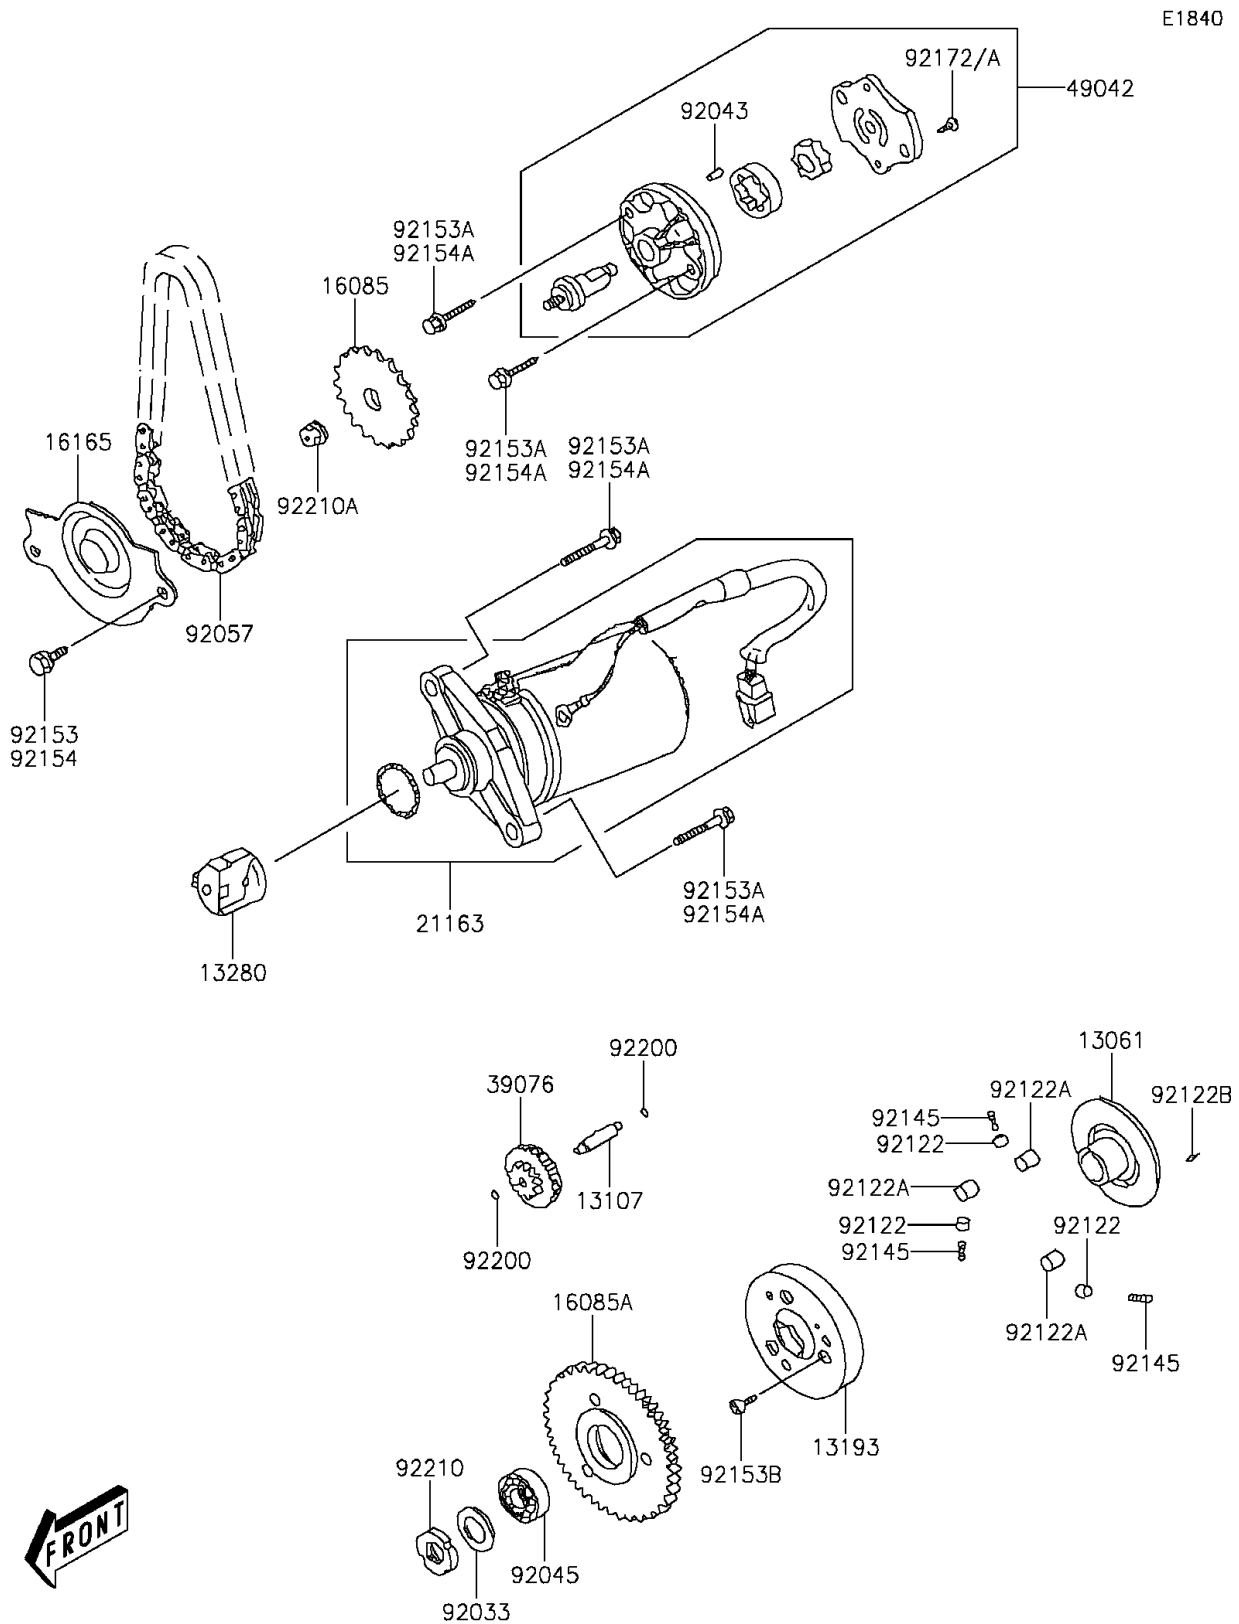

2013 KFX[®] 90

PARTS DIAGRAM

Starter Motor

2013 KFX[®] 90

PARTS LIST

Starter Motor

ITEM NAME	PART NUMBER	QUANTITY
BOSS,STARTER CLUTCH (Ref # 13061)	13061-Y001	1
SHAFT,STARTER REDUCTION (Ref # 13107)	13107-Y005	1
CLUTCH-ASSY-ONEWAY (Ref # 13193)	13193-Y001	1
HOLDER,STARTER REDUCTION (Ref # 13280)	13280-Y003	1
GEAR,OIL PUMP (Ref # 16085)	16085-Y001	1
GEAR,STARTER (Ref # 16085A)	16085-Y008	1
SEPARATOR,OIL (Ref # 16165)	16165-Y001	1
STARTER-ELECTRIC (Ref # 21163)	21163-Y002	1
LIMITER,STARTER REDUCTION (Ref # 39076)	39076-Y001	1
PUMP-OIL (Ref # 49042)	49042-Y001	1
RING-SNAP (Ref # 92033)	92033-Y008	1
PIN,DOWEL,4X65 (Ref # 92043)	92043-Y015	1
BEARING-BALL,6005LLUC3/L542 (Ref # 92045)	92045-Y012	1
CHAIN,OIL PUMP (Ref # 92057)	92057-Y003	1
ROLLER (Ref # 92122)	92122-Y004	3
ROLLER,10.2X11.5 (Ref # 92122A)	92122-Y005	3
ROLLER,6X10 (Ref # 92122B)	92122-Y006	1
SPRING (Ref # 92145)	92145-Y010	3
BOLT,FLANGE,6X12 (Ref # 92153)	92153-Y046	2
BOLT,FLANGE,6X25 (Ref # 92153A)	92153-Y051	4
BOLT,SOCKET,6X12 (Ref # 92153B)	92153-Y059	3
SCREW,3X10 (Ref # 92172)	92172-Y006	1
WASHER,24X8.5 (Ref # 92200)	92200-Y013	2
NUT,24MM (Ref # 92210)	92210-Y001	1
NUT,6MM (Ref # 92210A)	92210-Y027	1