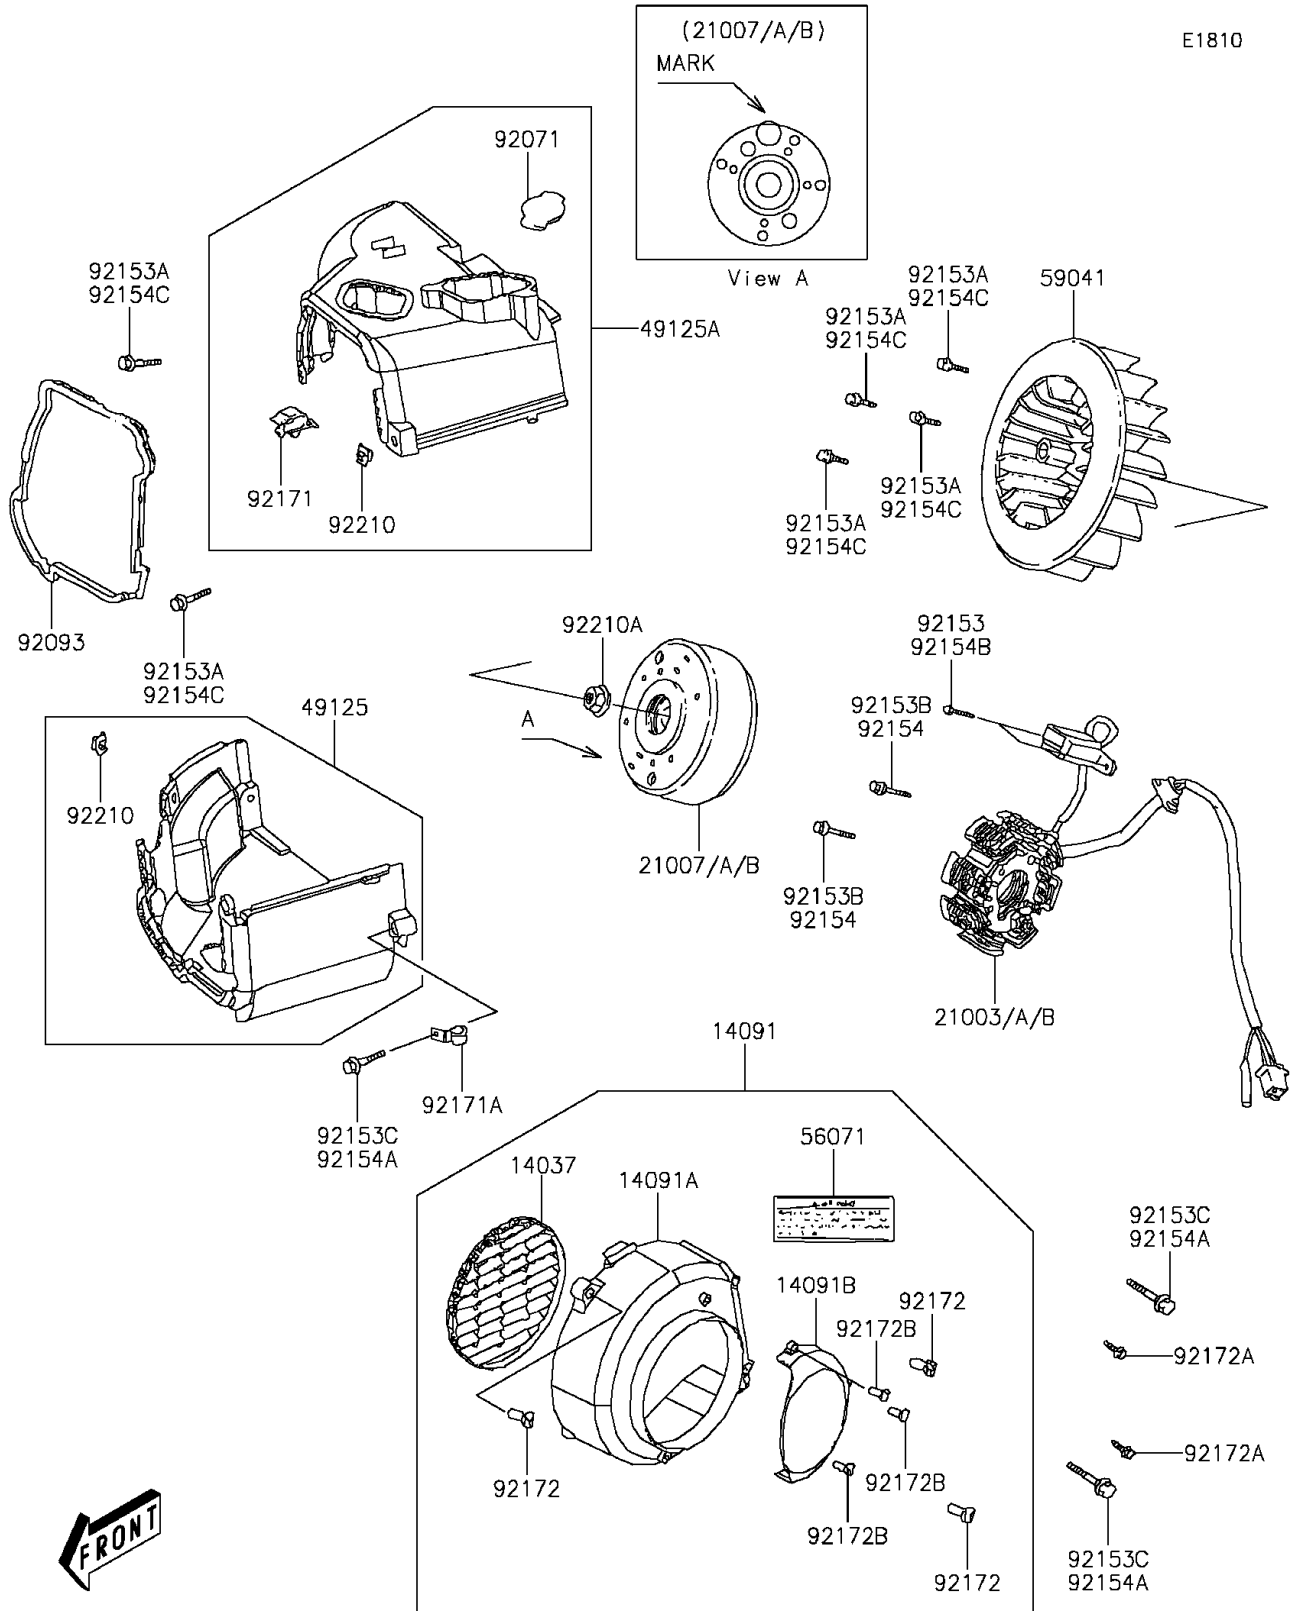

2014 KFX[®] 90

PARTS DIAGRAM

Generator

E1810

2014 KFX[®] 90

PARTS LIST

Generator

Kawasaki

Let the Good Times Roll[®]

ITEM NAME

PART NUMBER

QUANTITY
