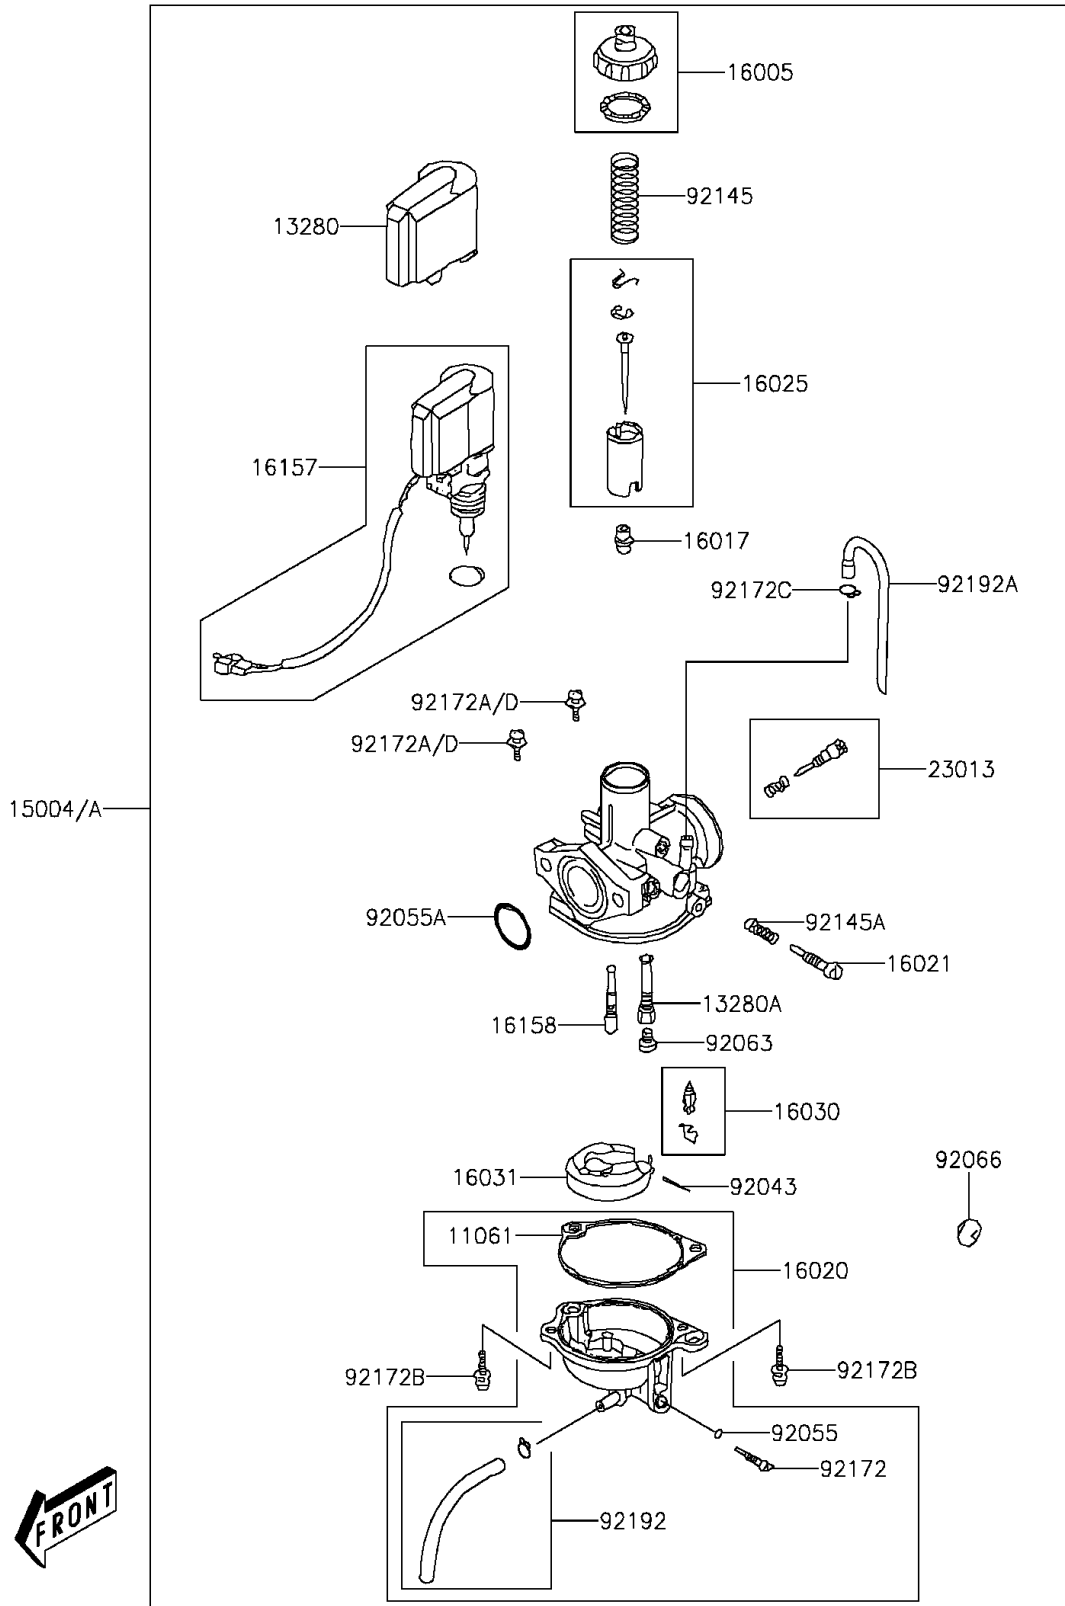

2014 KFX[®] 90

PARTS DIAGRAM

Carburetor(ADF-AGF)

E1611A

2014 KFX[®] 90

PARTS LIST

Carburetor(ADF-AGF)

Kawasaki

Let the Good Times Roll[®]

ITEM NAME

PART NUMBER

QUANTITY
