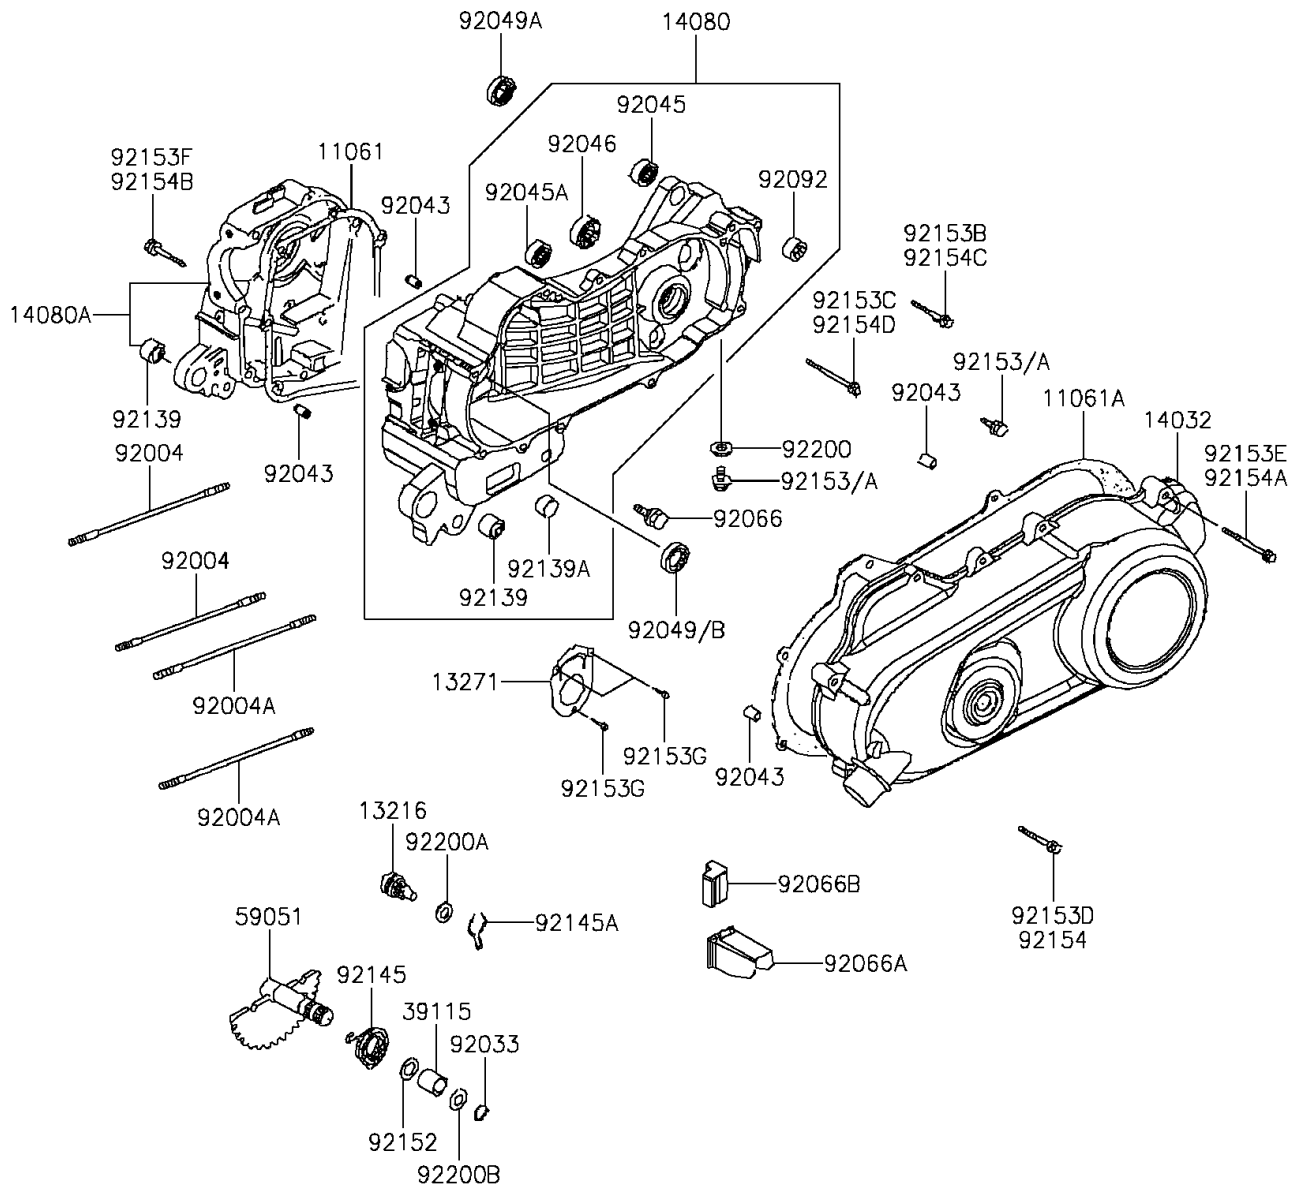

2012 KFX™ 90

PARTS DIAGRAM

Crankcase

E1411

2012 KFX™ 90

PARTS LIST

Crankcase

Kawasaki

Let the Good Times Roll®

ITEM NAME

PART NUMBER

QUANTITY
