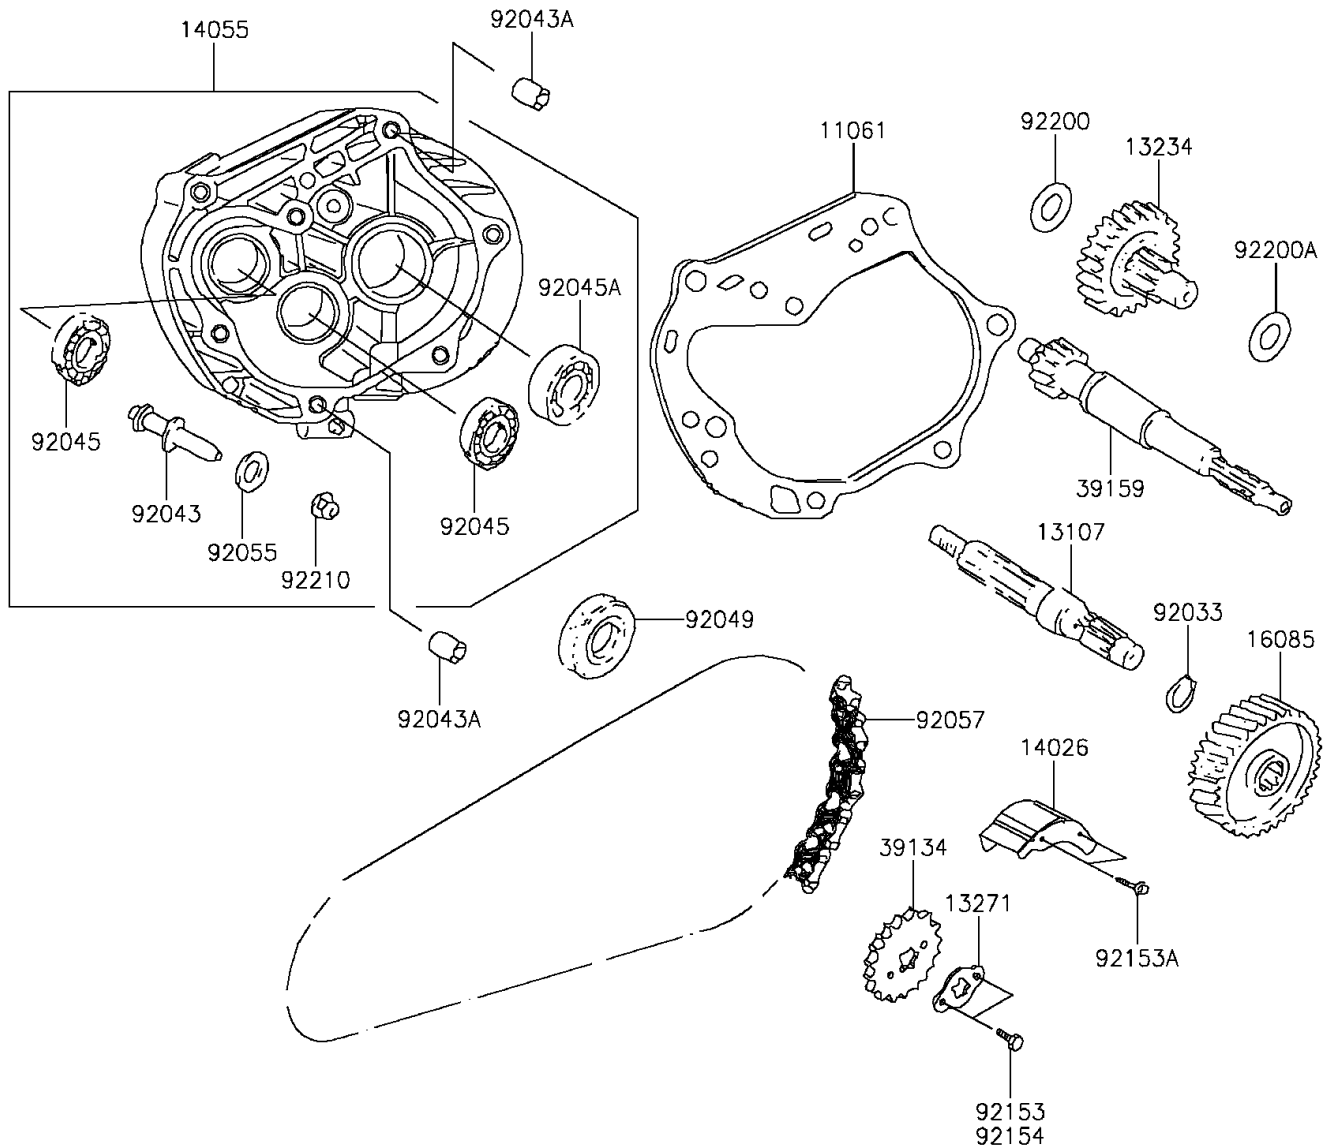

2016 KFX[®] 90

PARTS DIAGRAM

Gear Change Drum/Shift Fork(s)

E1362

2016 KFX[®] 90

PARTS LIST

Gear Change Drum/Shift Fork(s)

ITEM NAME

PART NUMBER

QUANTITY
