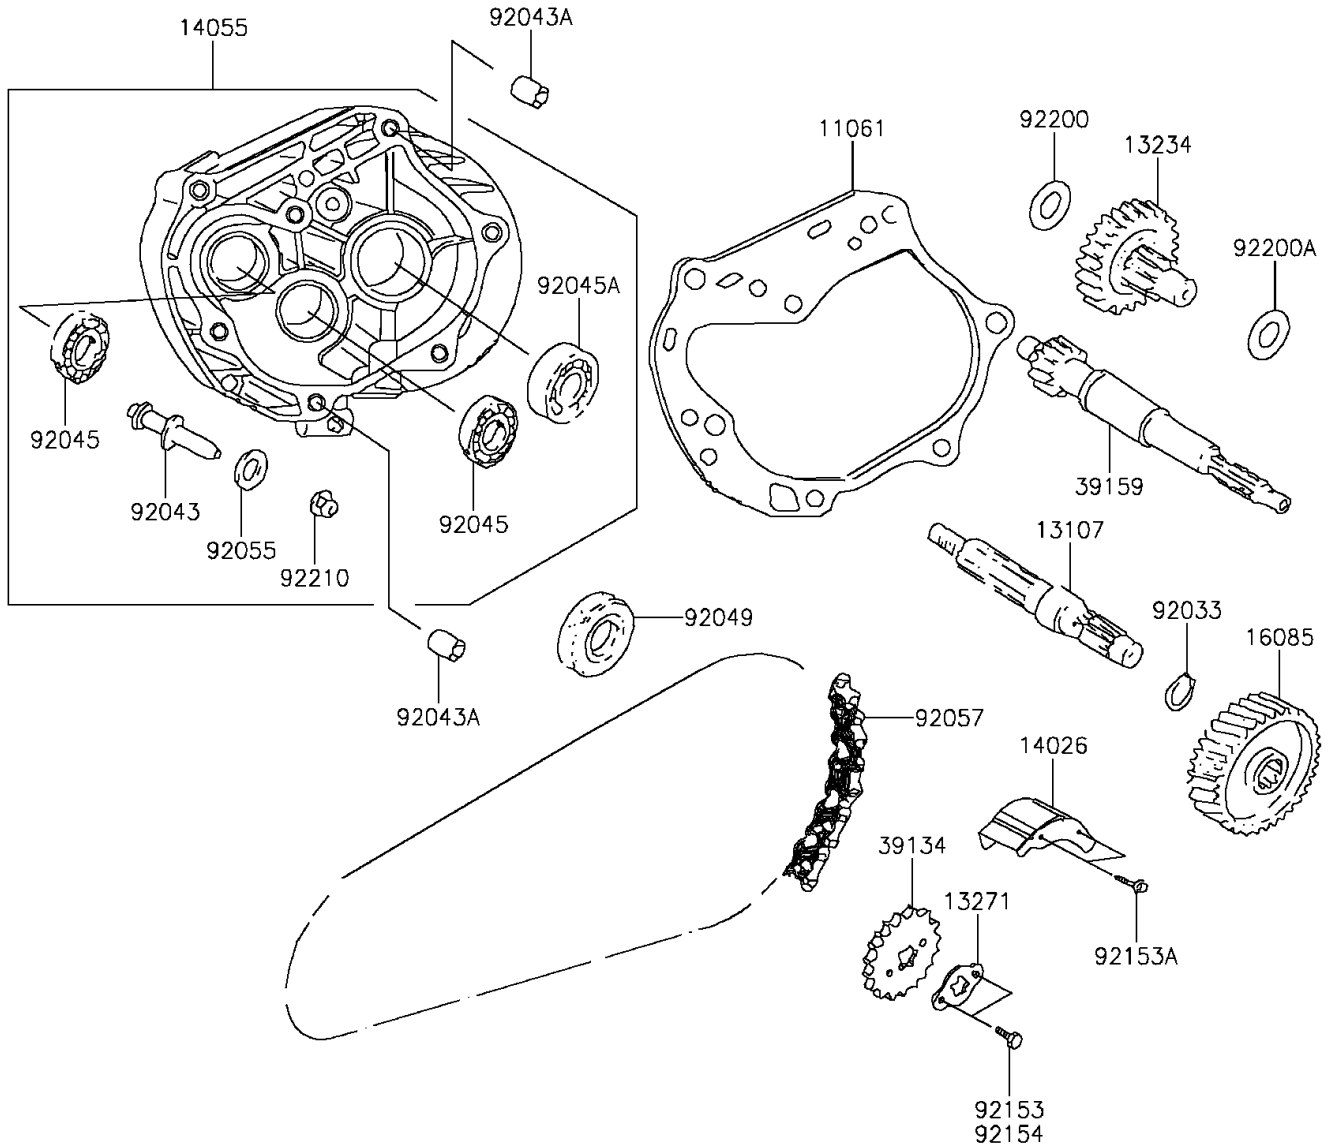

2014 KFX[®] 90

PARTS DIAGRAM

Gear Change Drum/Shift Fork(s)

E1362

2014 KFX[®] 90

PARTS LIST

Gear Change Drum/Shift Fork(s)

ITEM NAME

PART NUMBER

QUANTITY
