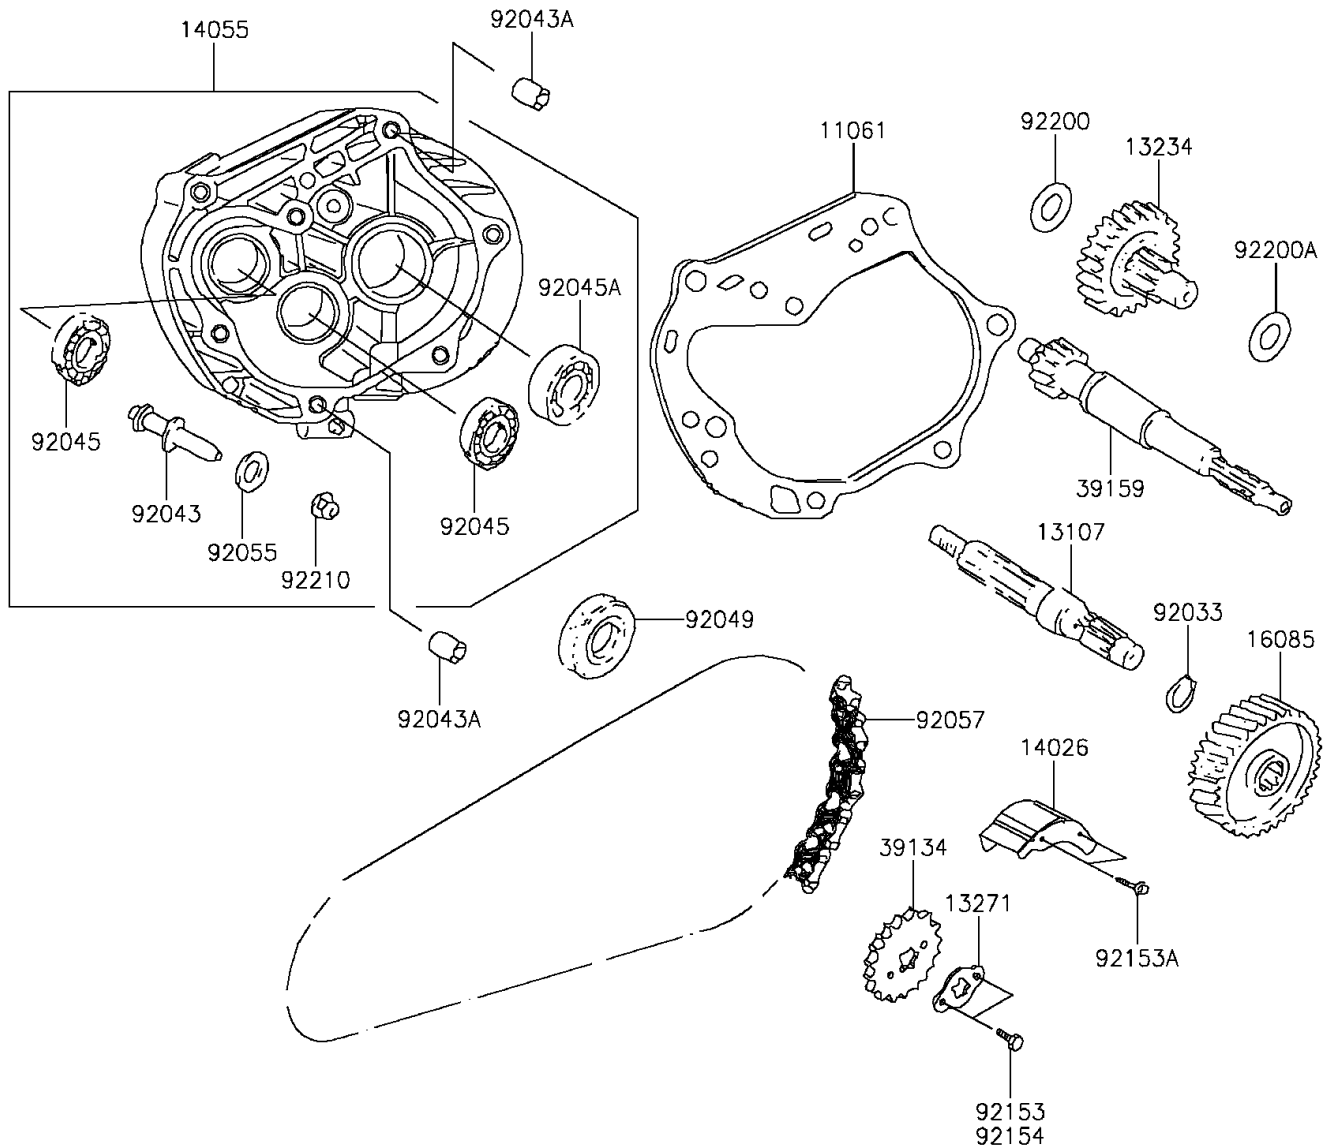

2012 KFX™ 90

PARTS DIAGRAM

Gear Change Drum/Shift Fork(s)

E1362

2012 KFX™ 90

PARTS LIST

Gear Change Drum/Shift Fork(s)

ITEM NAME

PART NUMBER

QUANTITY
