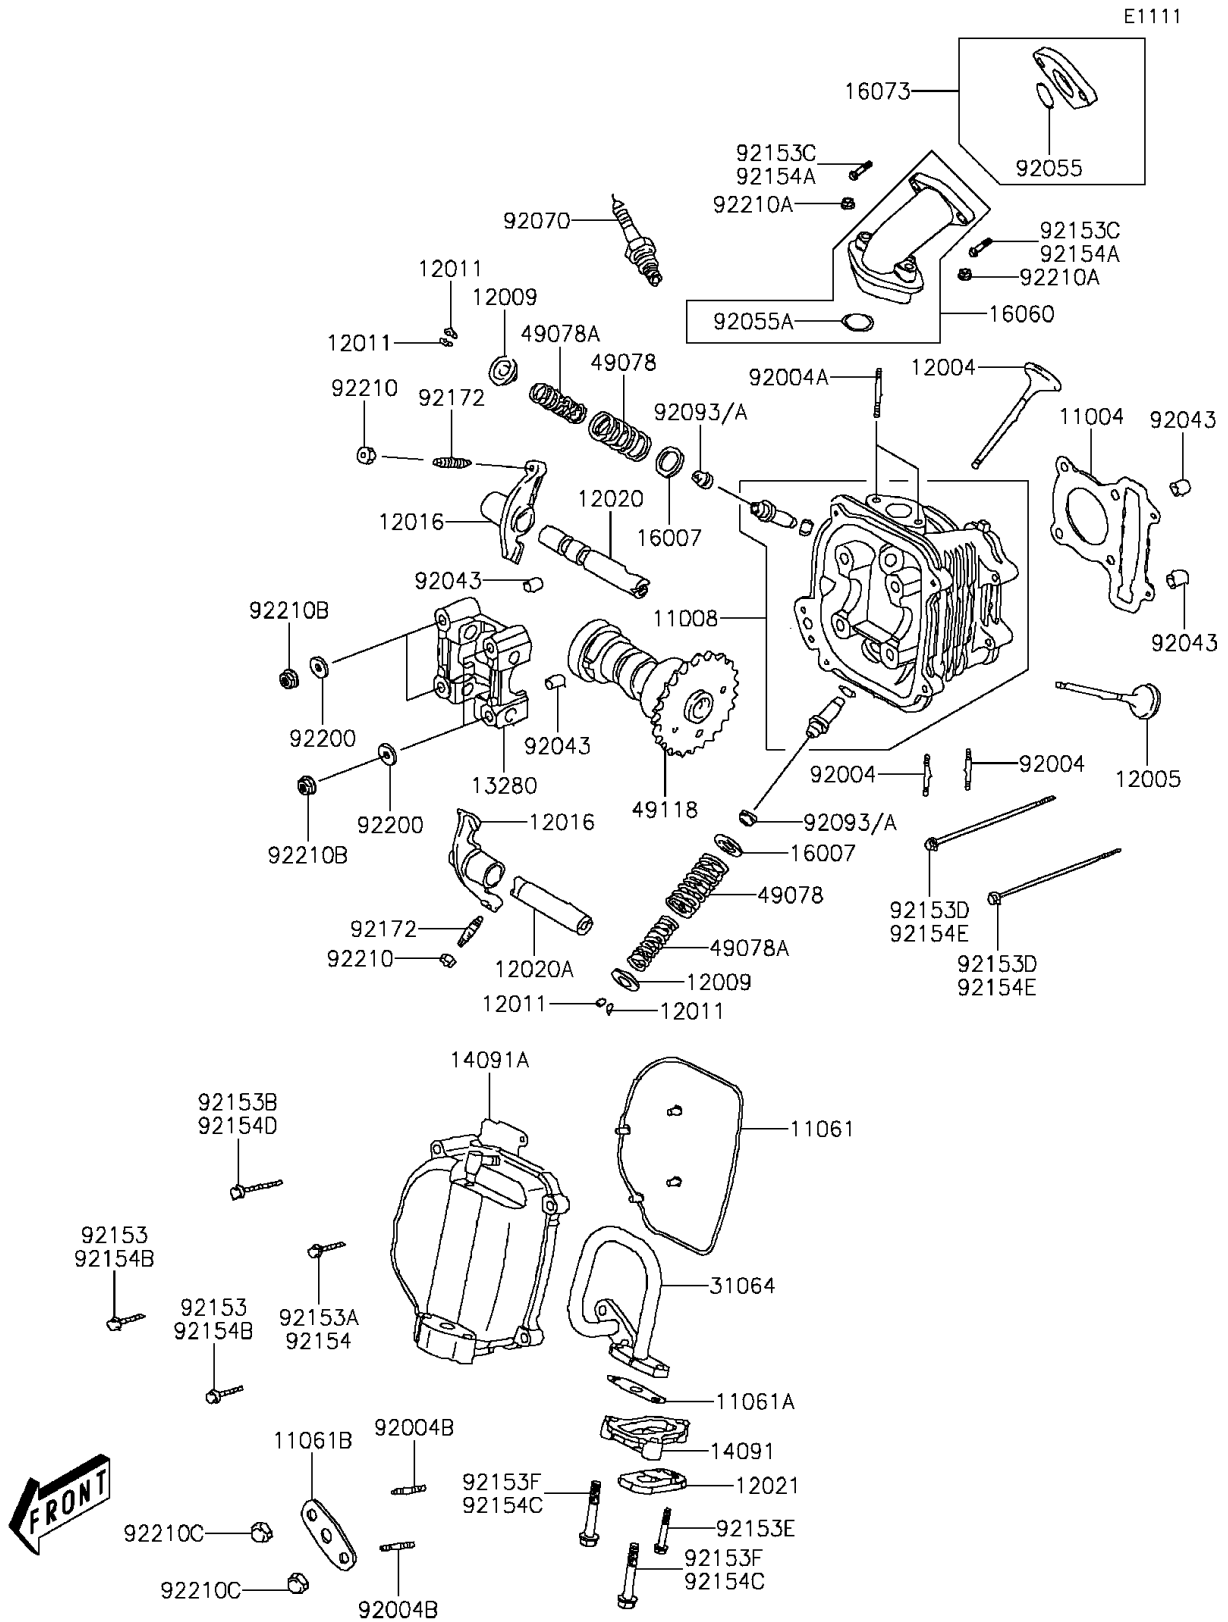

2016 KFX[®] 90

PARTS DIAGRAM

Cylinder Head

2016 KFX[®] 90

PARTS LIST

Cylinder Head

Kawasaki

Let the Good Times Roll[®]

ITEM NAME

PART NUMBER

QUANTITY
