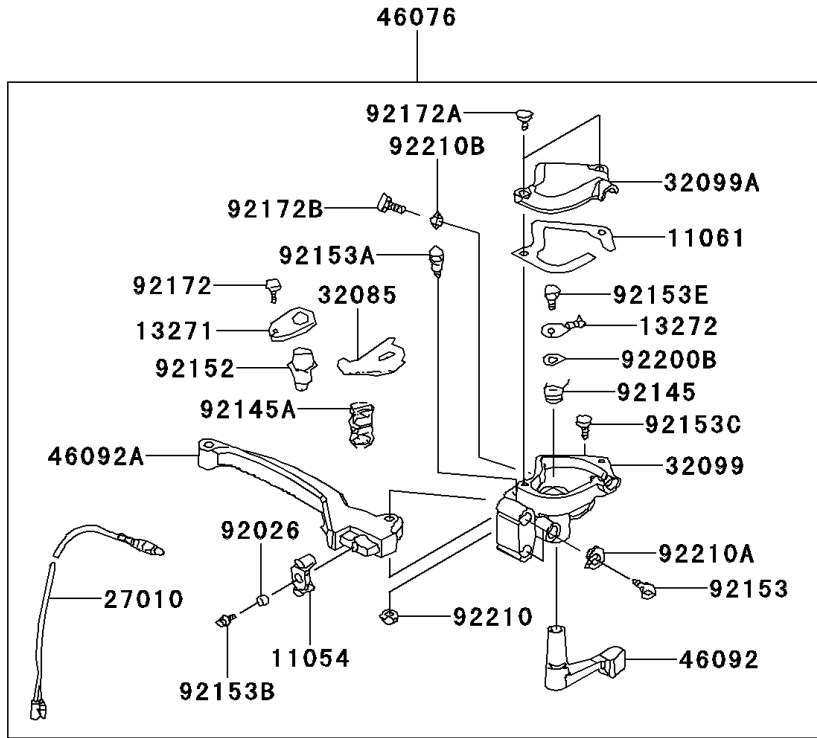

2009 KFX® 90

PARTS DIAGRAM

Handlebar

F2310