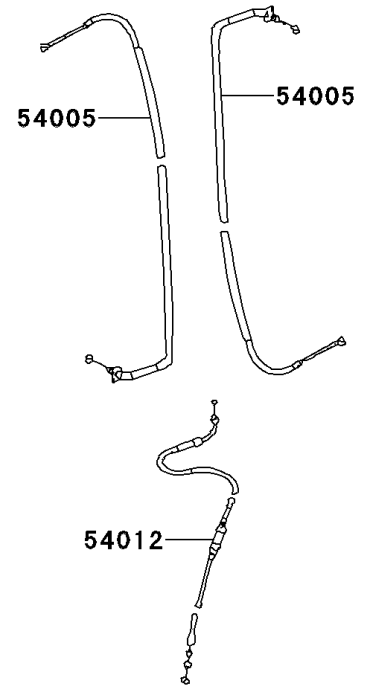

2009 KFX® 90

PARTS DIAGRAM

Handlebar

F2310