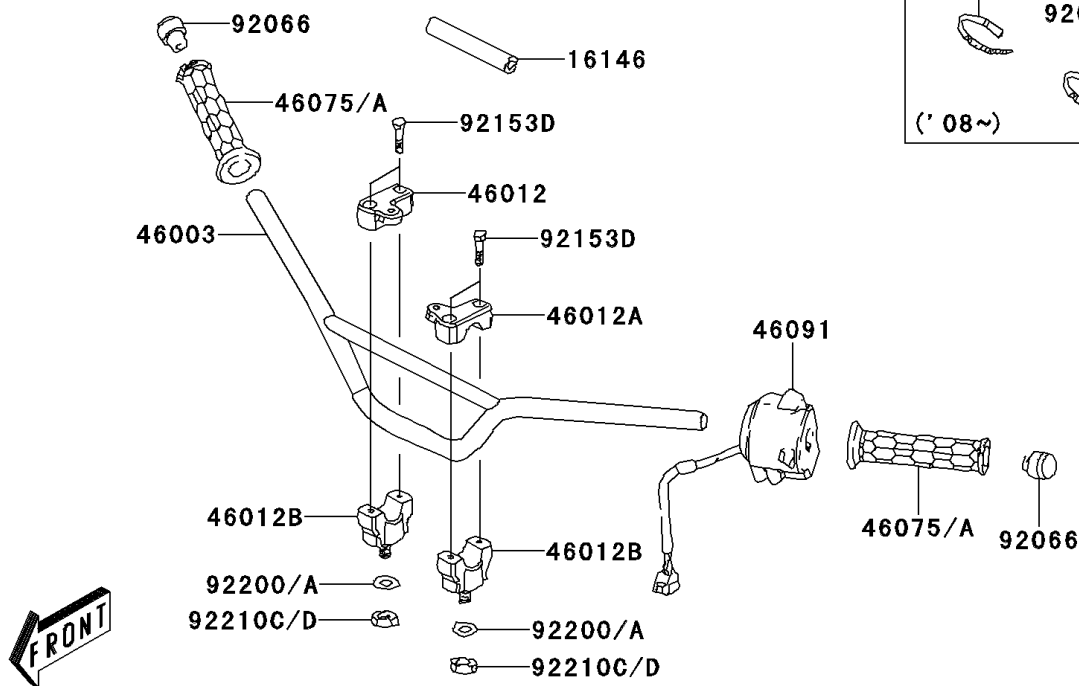

2009 KFX® 90

PARTS DIAGRAM

Handlebar

F2310