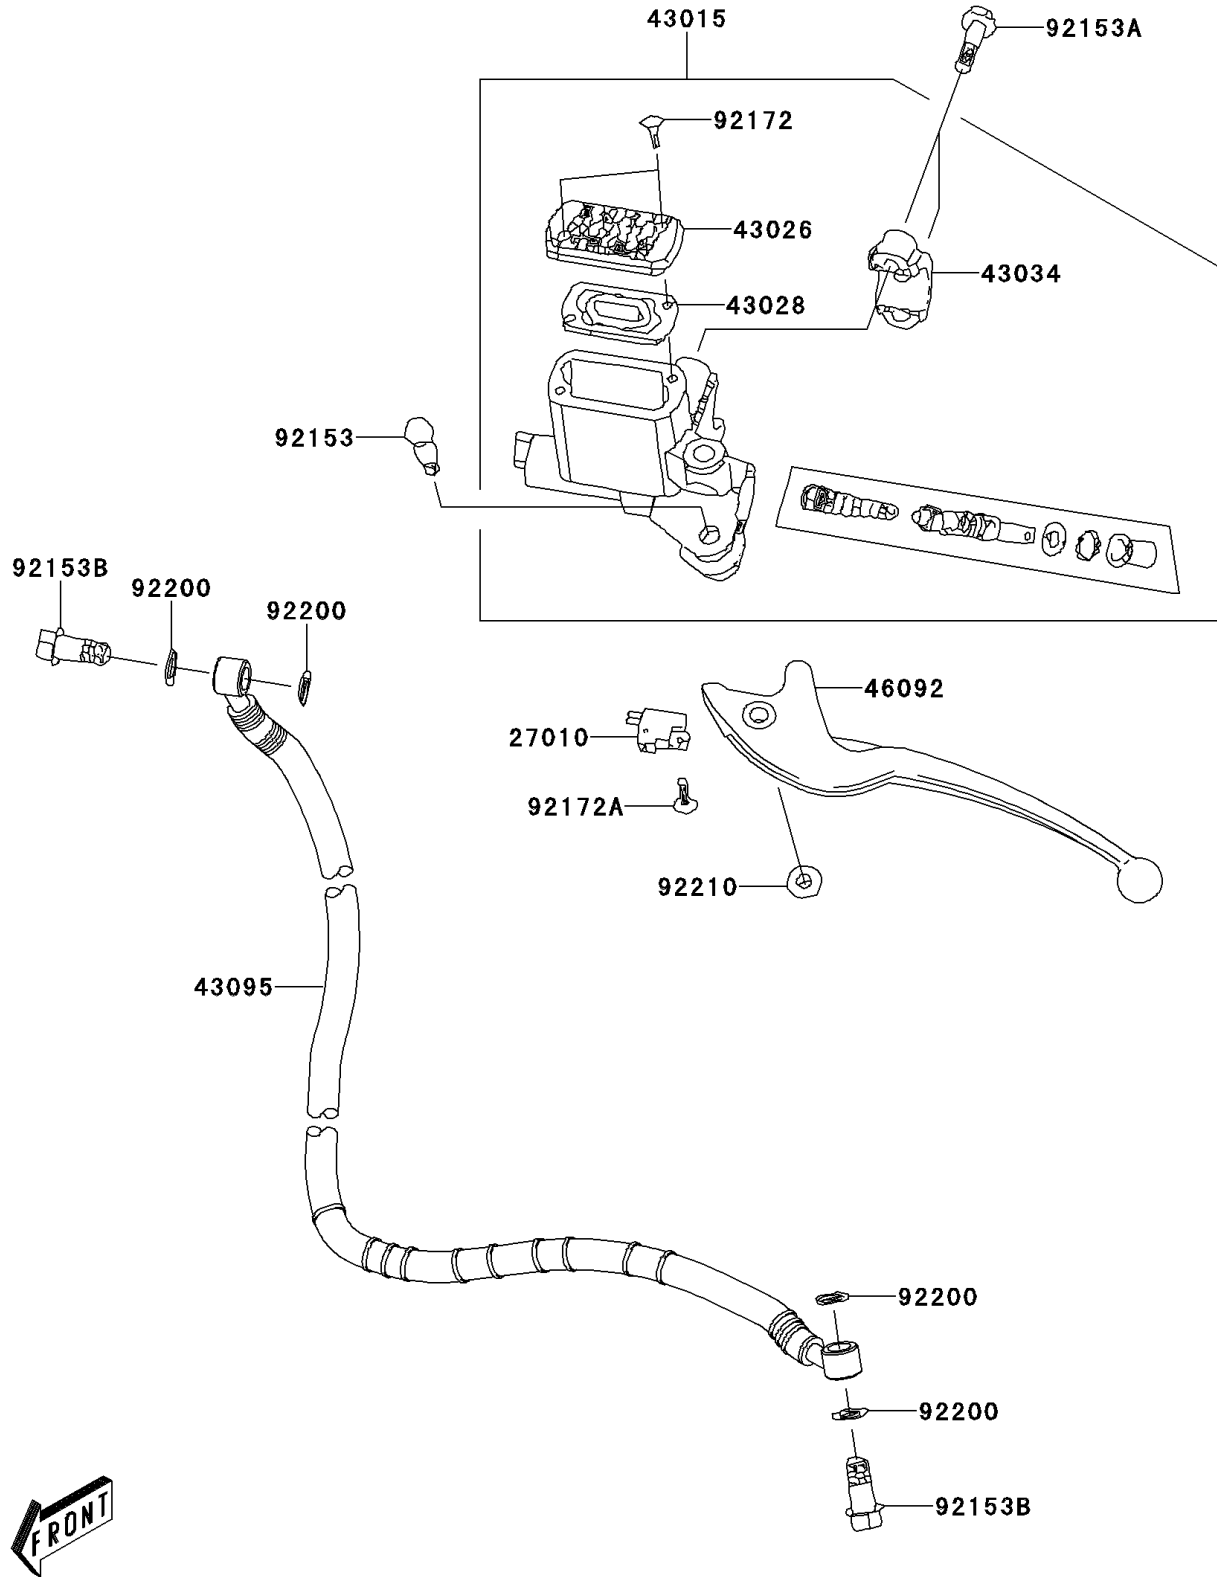

2009 KFX[®] 90

PARTS DIAGRAM

Front Master Cylinder

F2291

2009 KFX[®] 90

PARTS LIST

Front Master Cylinder

Kawasaki

Let the Good Times Roll[®]

ITEM NAME

PART NUMBER

QUANTITY
