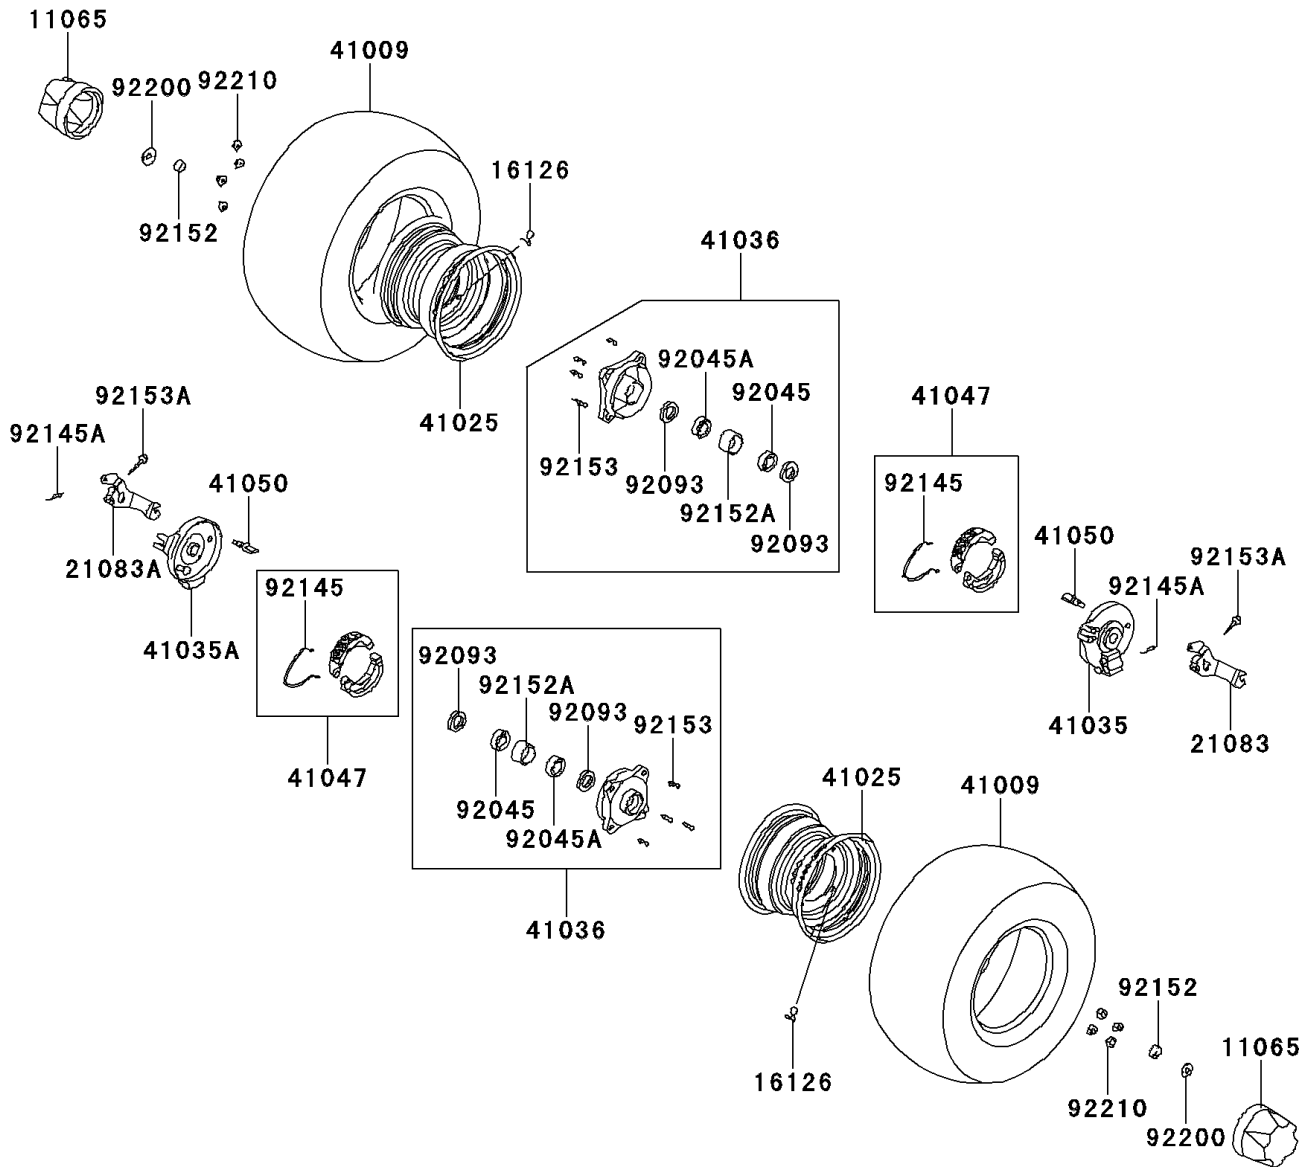

2009 KFX[®] 90

PARTS DIAGRAM

Front Hub

F2230

2009 KFX[®] 90

PARTS LIST

Front Hub

ITEM NAME

PART NUMBER

QUANTITY
