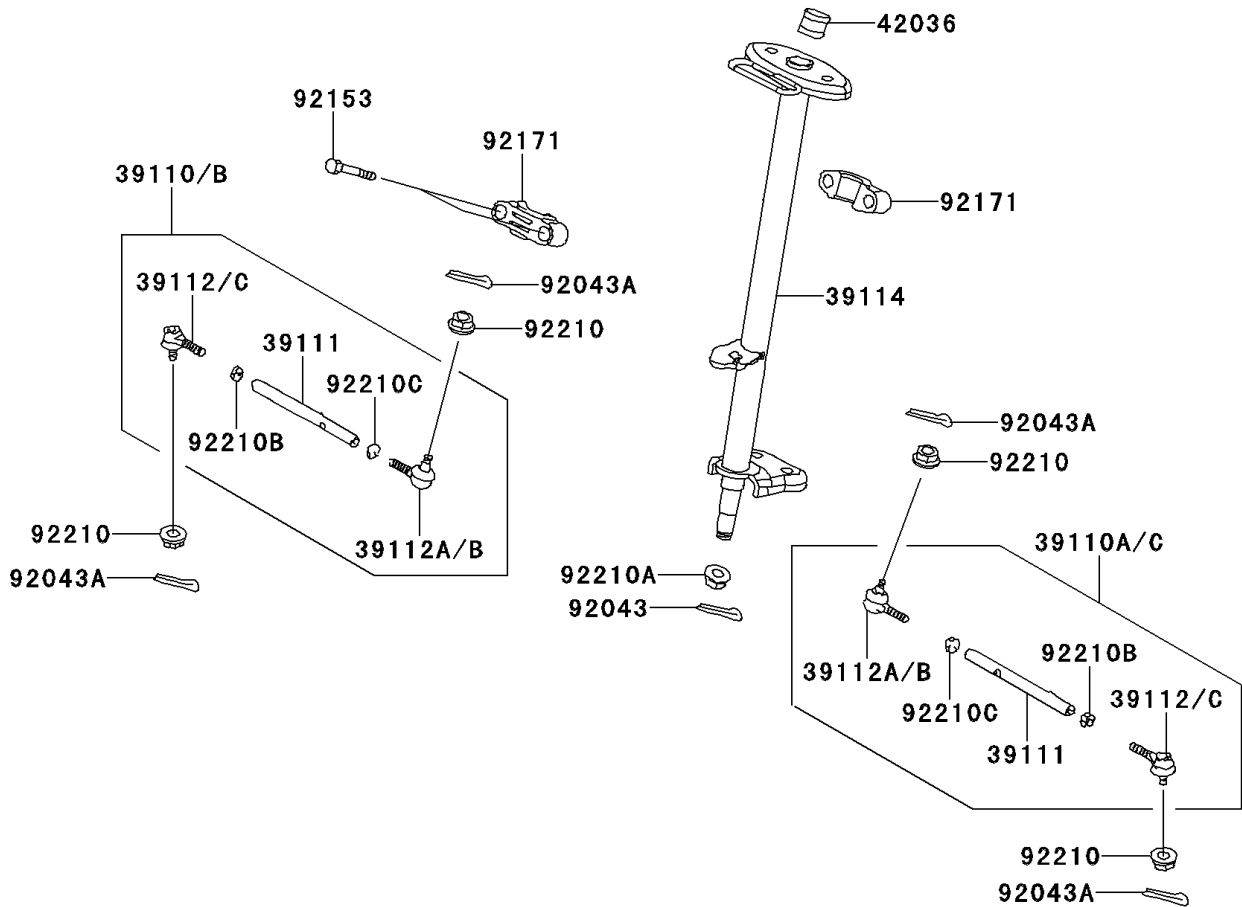

2007 KFX90

PARTS DIAGRAM

Steering Shaft

F2121

2007 KFX90

PARTS LIST

Steering Shaft

Kawasaki

Let the Good Times Roll®

ITEM NAME

PART NUMBER

QUANTITY
