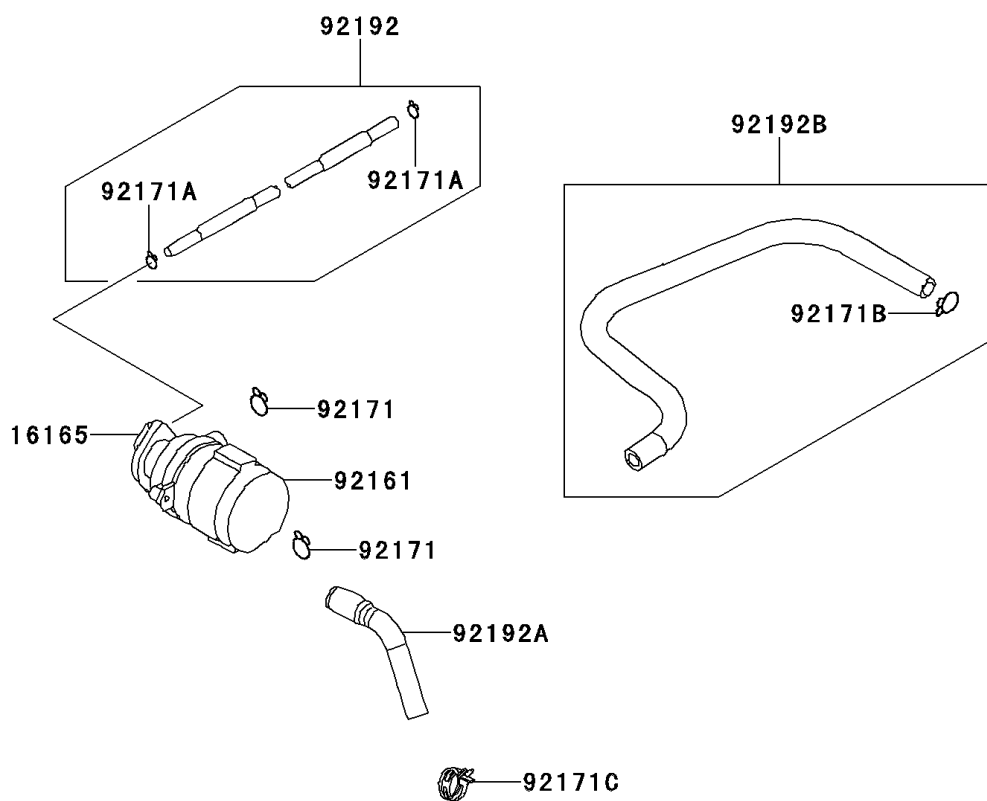

2010 KFX[®] 90

PARTS DIAGRAM

Second Air(A8F-ABF)

E1650

2010 KFX[®] 90

PARTS LIST

Second Air(A8F-ABF)

Kawasaki

Let the Good Times Roll[®]

ITEM NAME

PART NUMBER

QUANTITY
