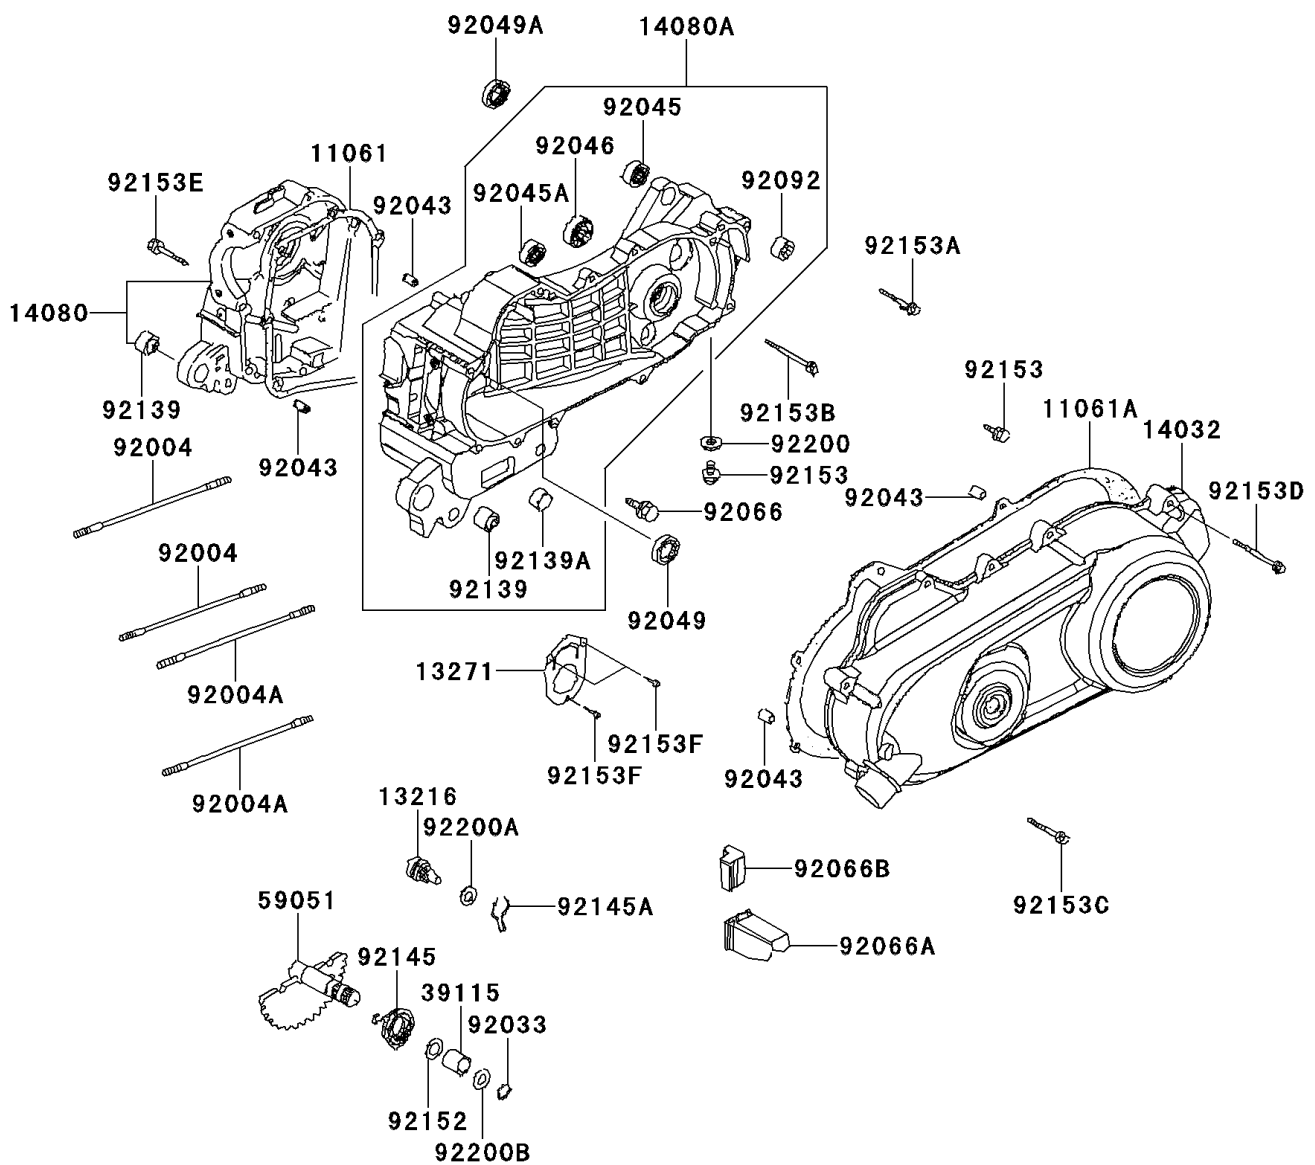

2008 KFX[®] 90

PARTS DIAGRAM

Crankcase

E1411

2008 KFX[®] 90

PARTS LIST

Crankcase

ITEM NAME	PART NUMBER	QUANTITY
GASKET,CRANK CASE (Ref # 11061)	11061-Y003	1
GASKET,CLUTCH COVER (Ref # 11061A)	11061-Y007	1
GEAR-COMP,KICK DRIVEN (Ref # 13216)	13216-Y002	1
PLATE (Ref # 13271)	13271-Y002	1
COVER-CLUTCH,BLACK (Ref # 14032)	14032-Y002-931	1
CRANKCASE,RH (Ref # 14080)	14080-Y001	1
CRANKCASE,LH (Ref # 14080A)	14080-Y003	1
SHAFT-IDLER,KICK (Ref # 39115)	39115-Y001	1
GEAR-SPUR,KICK STARTER (Ref # 59051)	59051-Y001	1
STUD,8X182.5 (Ref # 92004)	92004-Y002	2
STUD,8X190.5 (Ref # 92004A)	92004-Y004	2
RING-SNAP (Ref # 92033)	92033-Y012	1
PIN,8X14 (Ref # 92043)	92043-Y012	4
BEARING-BALL,6203 (Ref # 92045)	92045-Y006	1
BEARING-BALL,6204 (Ref # 92045A)	92045-Y007	1
BEARING-NEEDLE (Ref # 92046)	92046-Y003	1
SEAL-OIL,19.8X30X5 (Ref # 92049)	92049-Y001	1
SEAL-OIL,20X32X6 (Ref # 92049A)	92049-Y004	1
PLUG,DRAIN (Ref # 92066)	92066-Y003	1
PLUG (Ref # 92066A)	92066-Y005	1
PLUG (Ref # 92066B)	92066-Y007	1
BUSHING-RUBBER (Ref # 92092)	92092-Y002	1
BUSHING (Ref # 92139)	92139-Y001	2
BUSHING (Ref # 92139A)	92139-Y002	1
SPRING (Ref # 92145)	92145-Y001	1
SPRING,KICK DRIVEN GEAR (Ref # 92145A)	92145-Y011	1
COLLAR (Ref # 92152)	92152-Y006	1
BOLT,FLANGE,8X12 (Ref # 92153)	92153-Y001	2
BOLT,FLANGE,8X45 (Ref # 92153A)	92153-Y036	6

2008 KFX[®] 90

PARTS LIST

Crankcase

ITEM NAME	PART NUMBER	QUANTITY
BOLT,FLANGE,8X60 (Ref # 92153B)	92153-Y038	1
BOLT,FLANGE,6X28 (Ref # 92153C)	92153-Y052	1
BOLT,FLANGE,6X35 (Ref # 92153D)	92153-Y053	7
BOLT,FLANGE,6X45 (Ref # 92153E)	92153-Y054	1
BOLT,5X10 (Ref # 92153F)	92153-Y058	3
WASHER,8MM (Ref # 92200)	92200-Y001	1
WASHER,10MM (Ref # 92200A)	92200-Y002	1
WASHER (Ref # 92200B)	92200-Y008	1