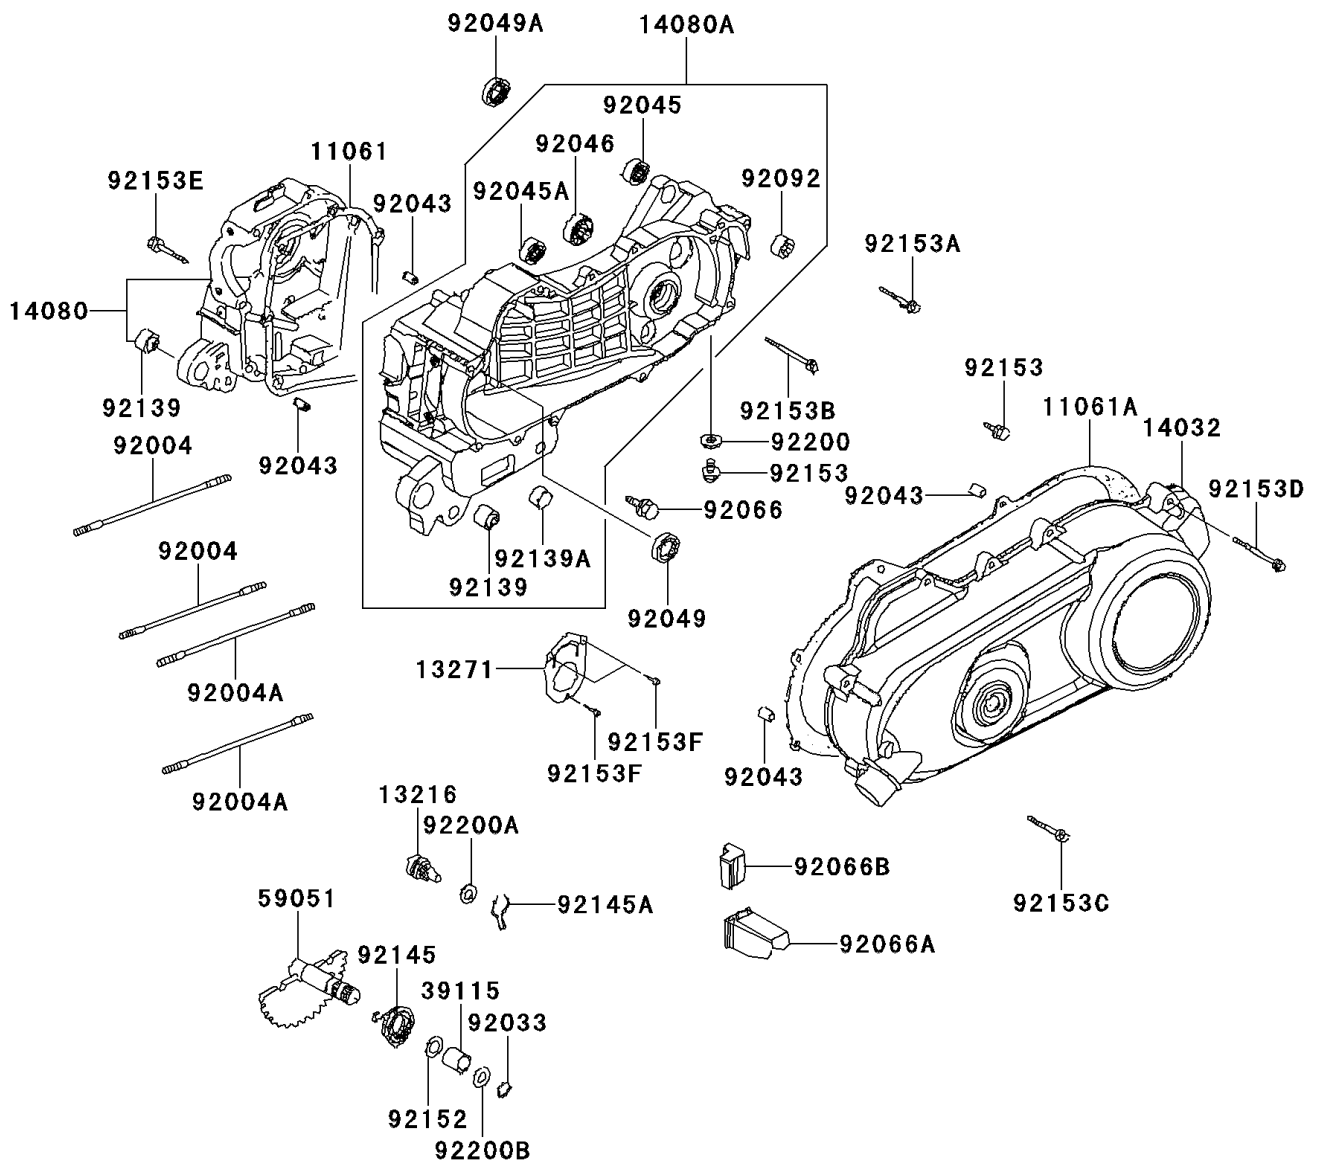

2010 KFX[®] 90

PARTS DIAGRAM

Crankcase

E1411

2010 KFX[®] 90

PARTS LIST

Crankcase

Kawasaki

Let the Good Times Roll[®]

ITEM NAME

PART NUMBER

QUANTITY
