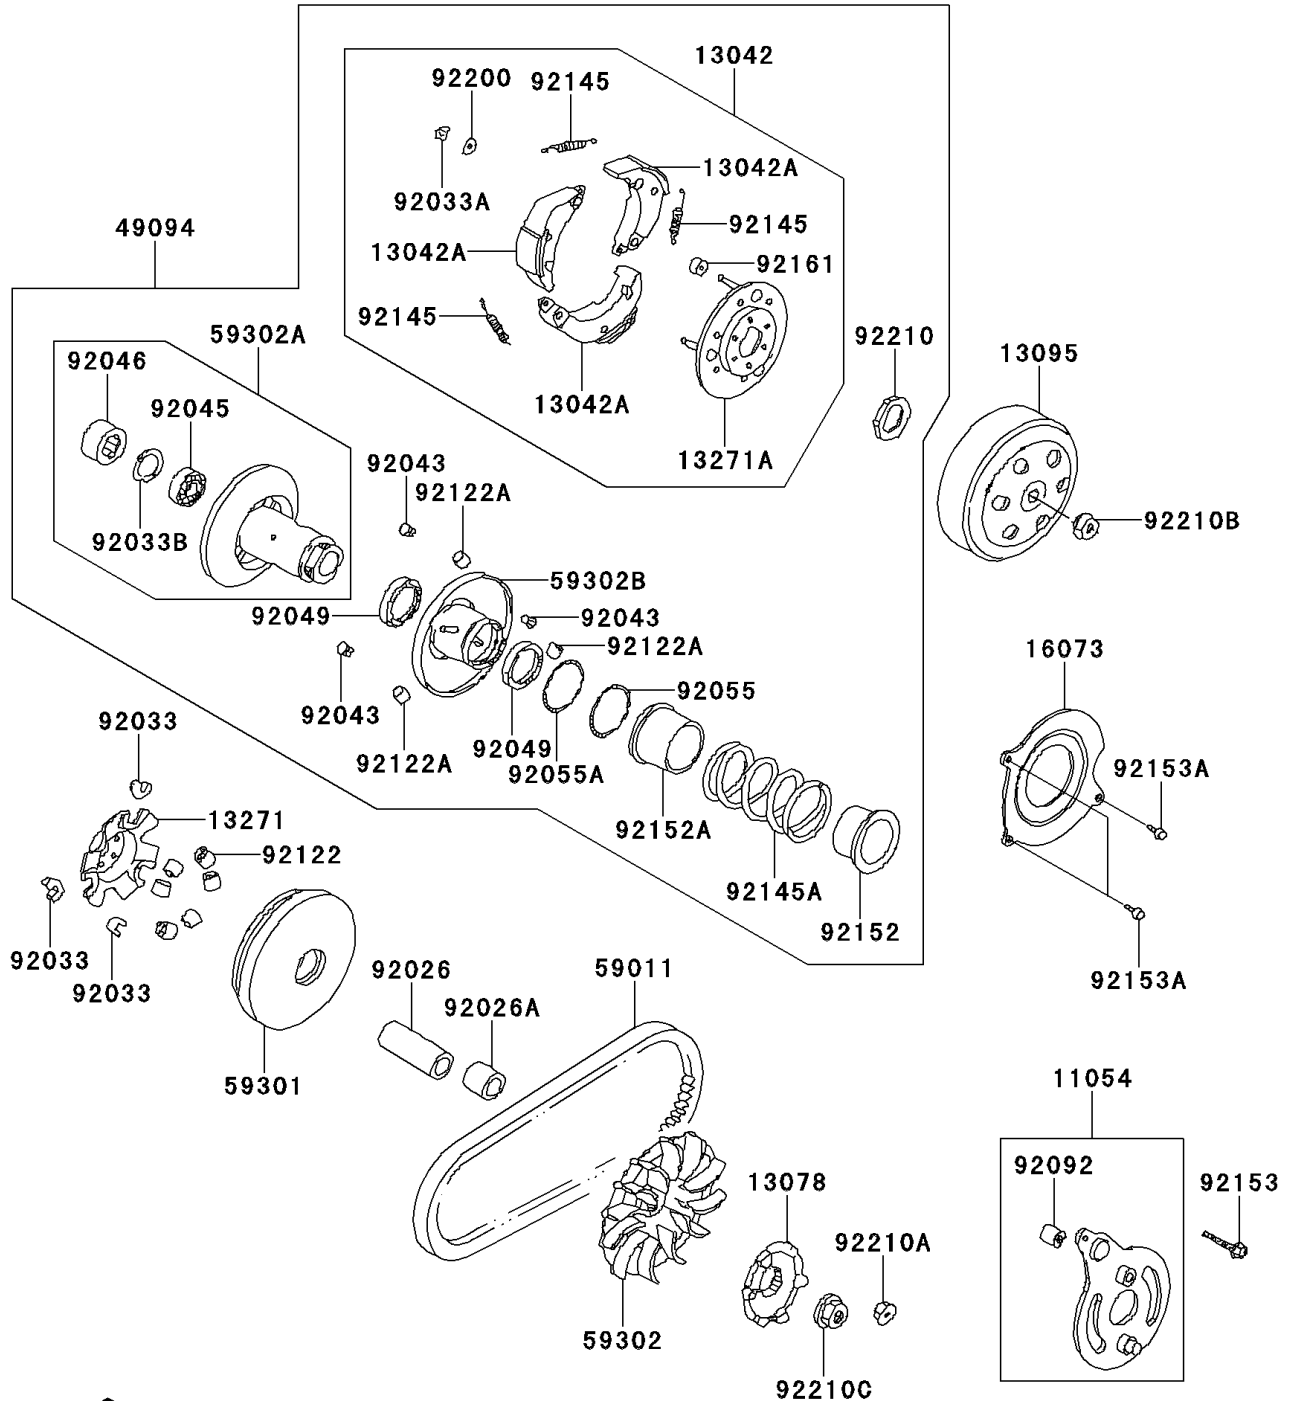

2010 KFX[®] 90

PARTS DIAGRAM

Belt Converter

E1390

2010 KFX[®] 90

PARTS LIST

Belt Converter

Kawasaki

Let the Good Times Roll[®]

ITEM NAME

PART NUMBER

QUANTITY
