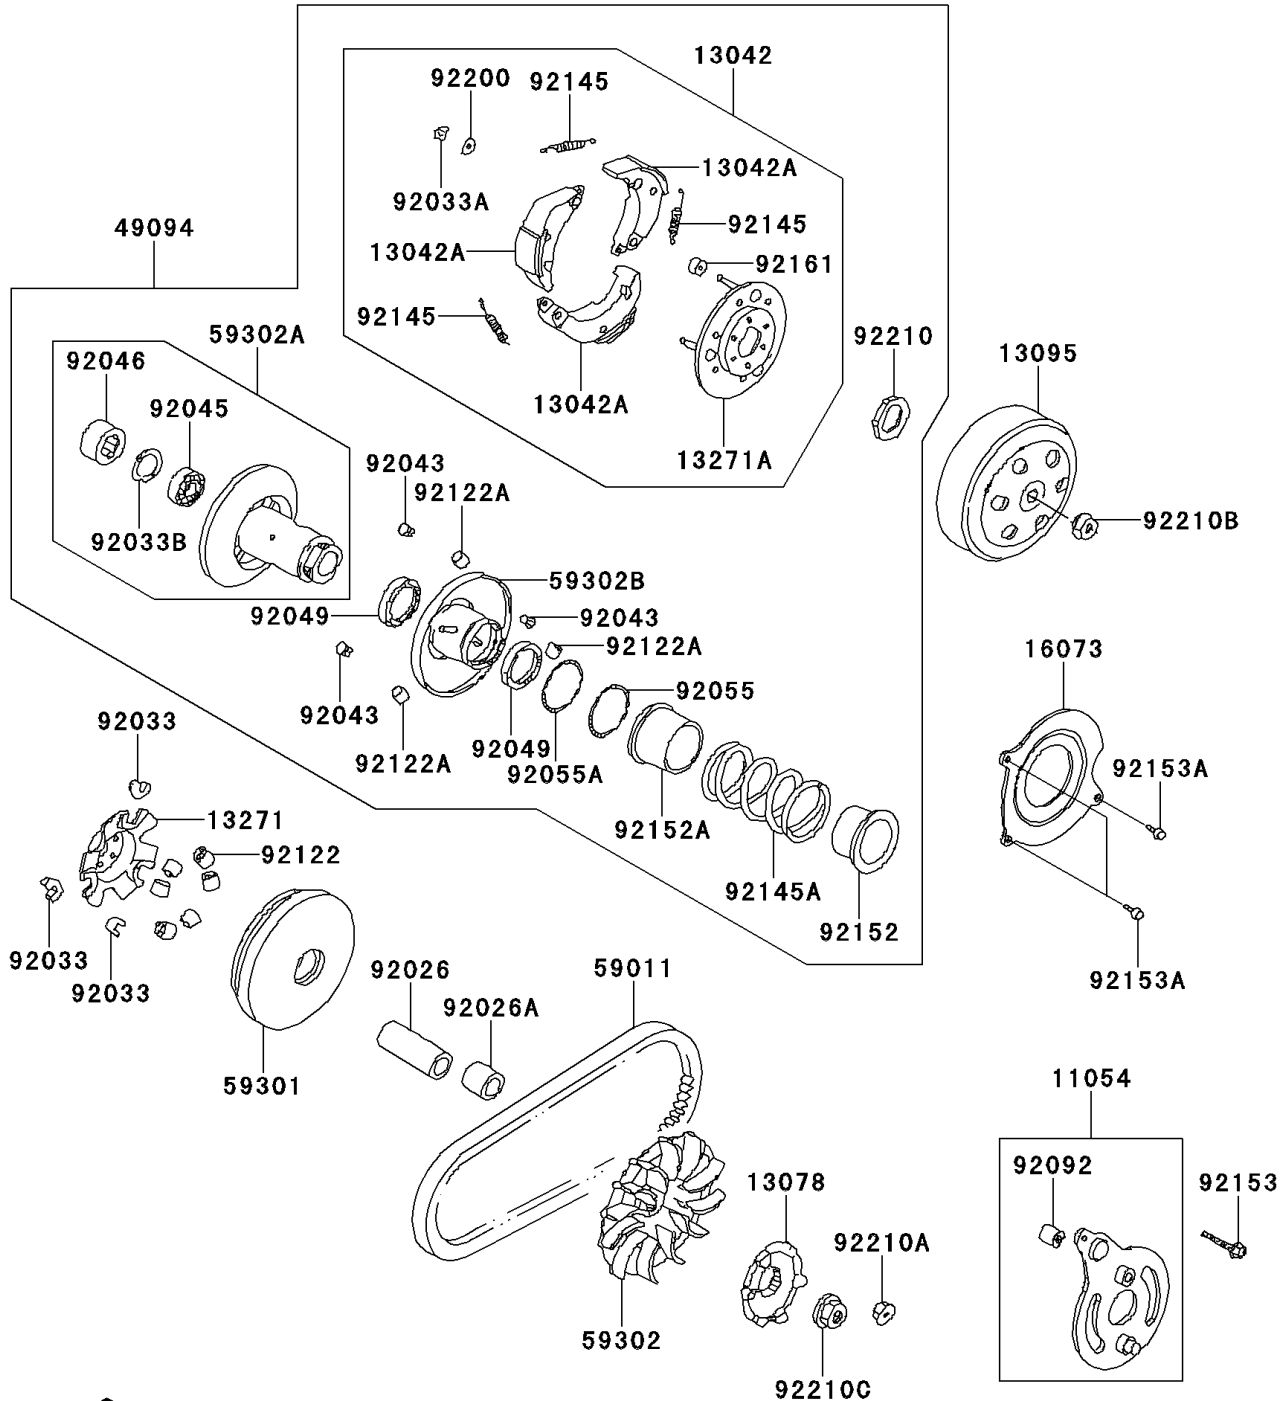

2008 KFX[®] 90

PARTS DIAGRAM

Belt Converter

E1390

2008 KFX[®] 90

PARTS LIST Belt Converter

ITEM NAME	PART NUMBER	QUANTITY
-----------	-------------	----------
