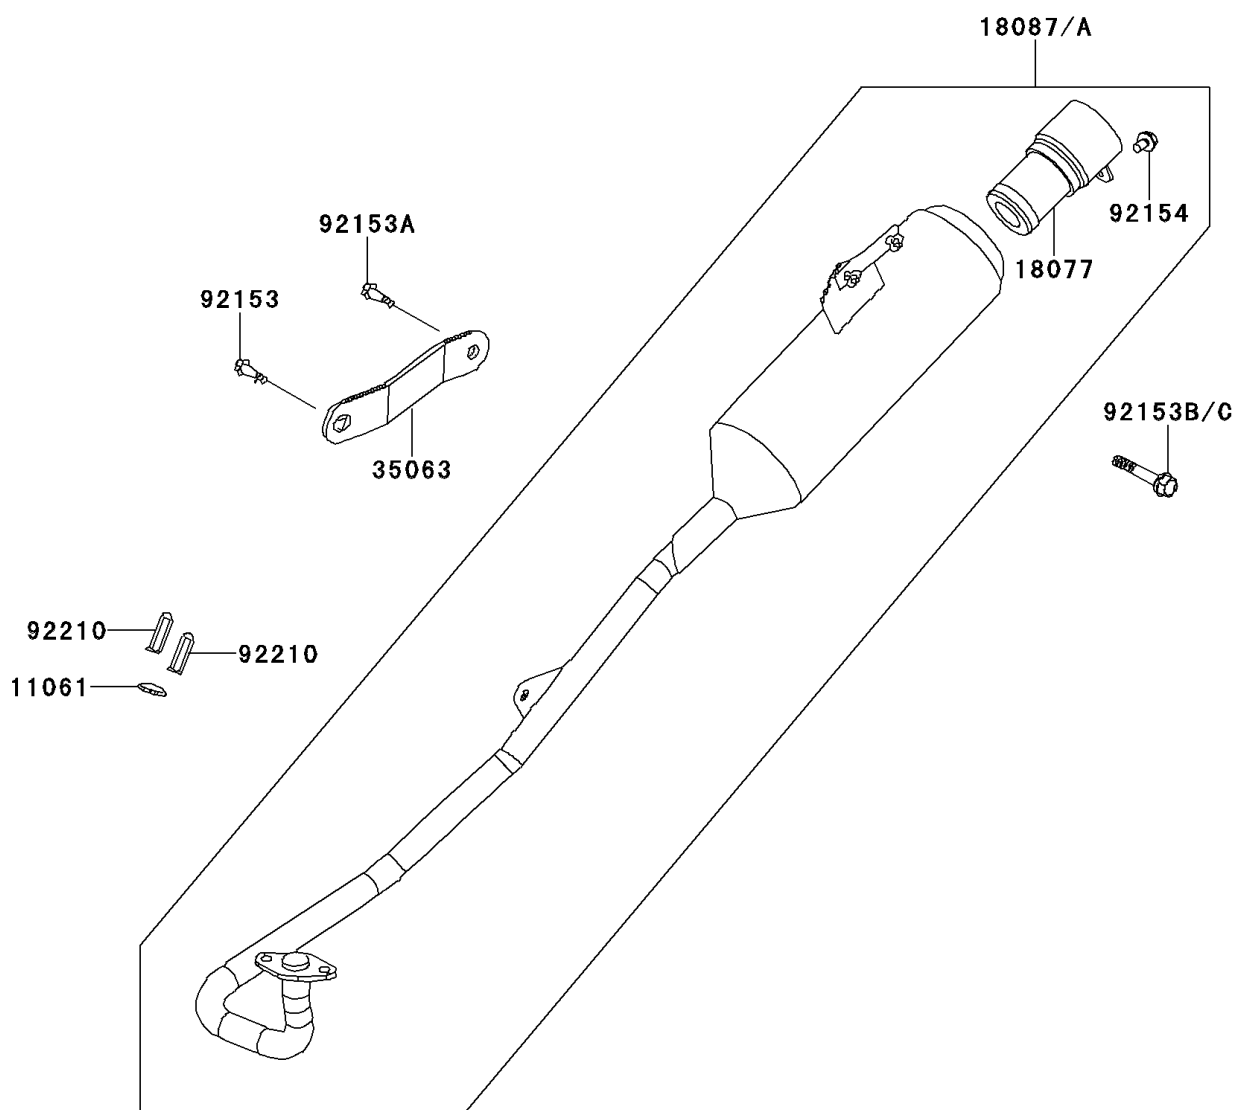

2008 KFX[®] 90

PARTS DIAGRAM

Muffler(s)

Kawasaki

Let the Good Times Roll[®]

E1140

2008 KFX[®] 90

PARTS LIST

Muffler(s)

Kawasaki

Let the Good Times Roll[®]

ITEM NAME

PART NUMBER

QUANTITY
