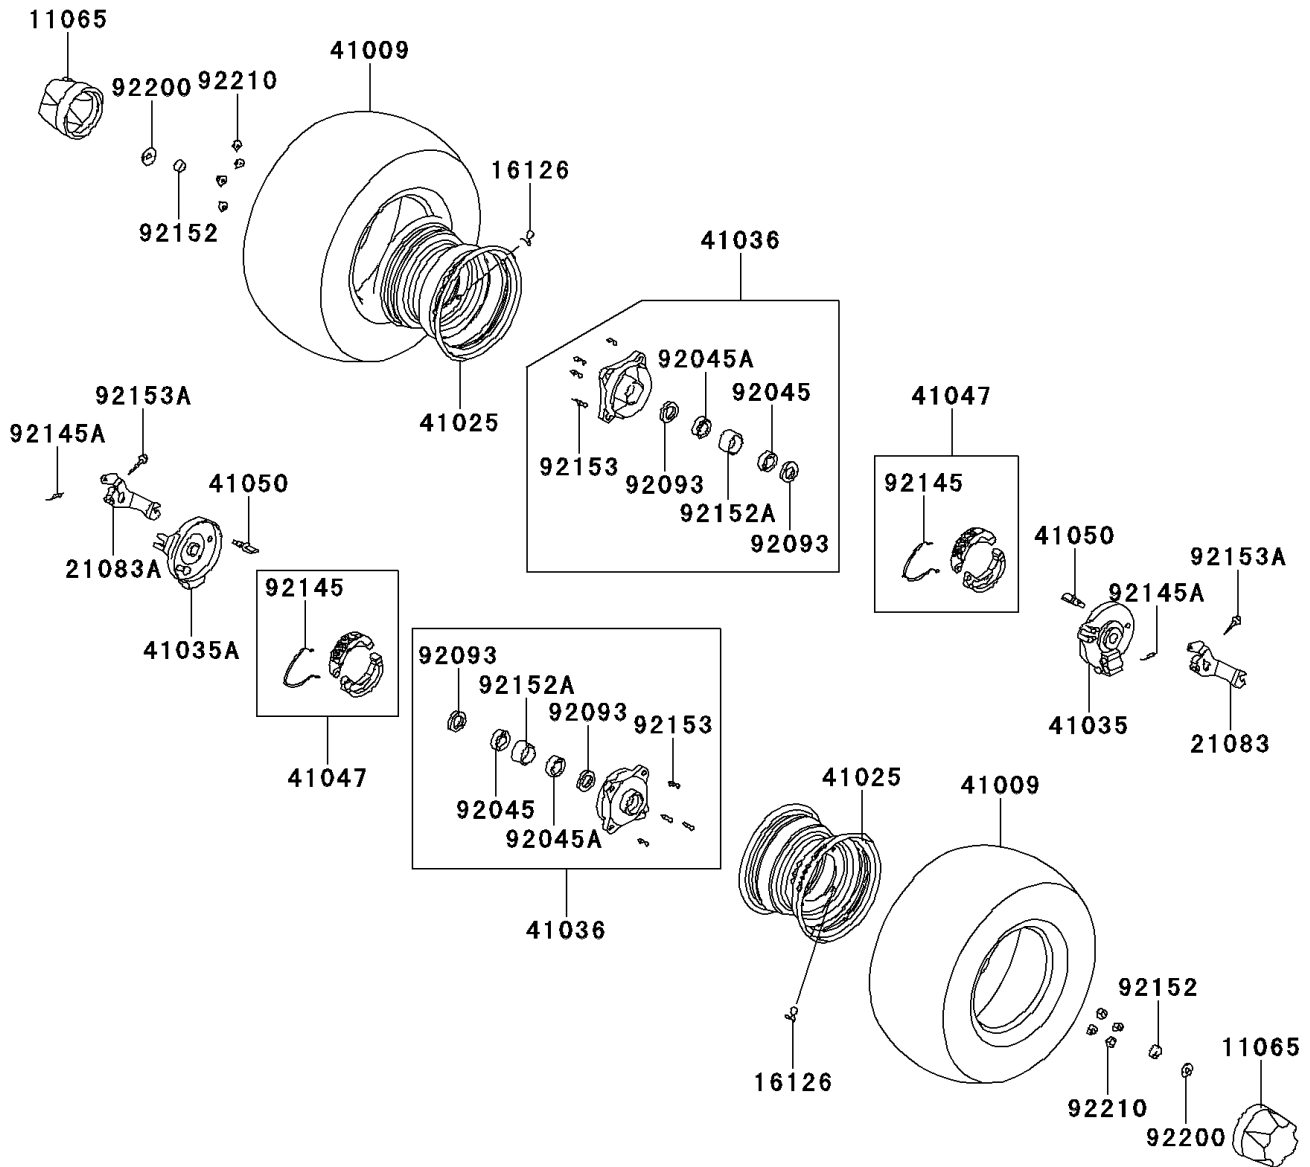

2009 KFX[®] 50

PARTS DIAGRAM

Front Hub

F2230

2009 KFX[®] 50

PARTS LIST

Front Hub

Kawasaki

Let the Good Times Roll[®]

ITEM NAME

PART NUMBER

QUANTITY
