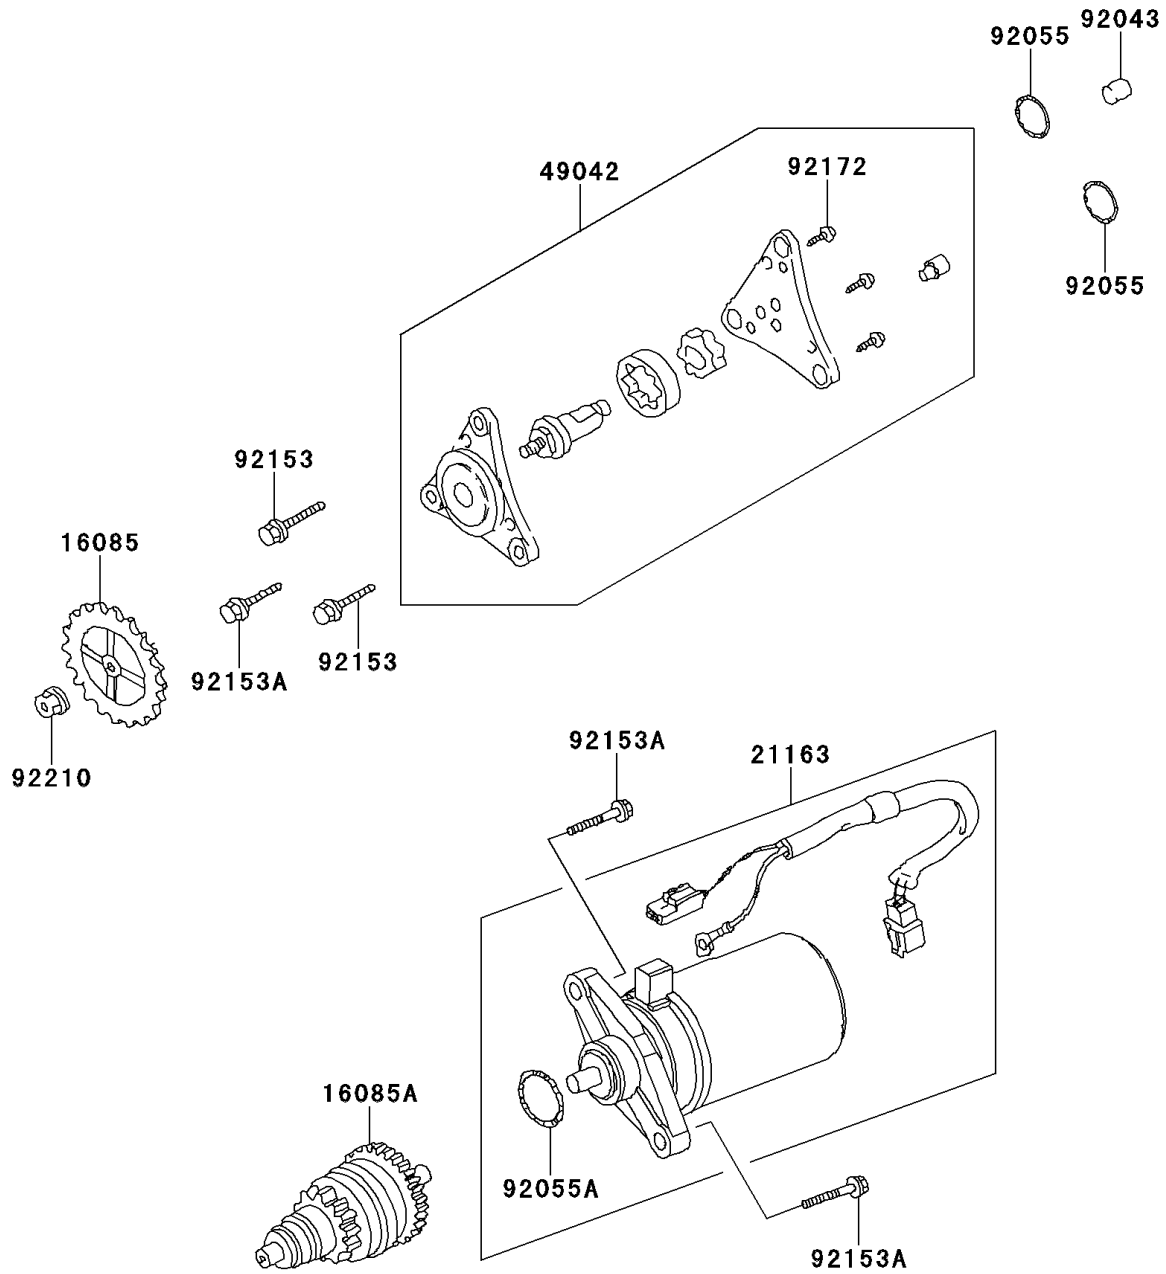

2009 KFX[®] 50

PARTS DIAGRAM

Starter Motor

E1840

2009 KFX[®] 50

PARTS LIST

Starter Motor

Kawasaki

Let the Good Times Roll[®]

ITEM NAME

PART NUMBER

QUANTITY
