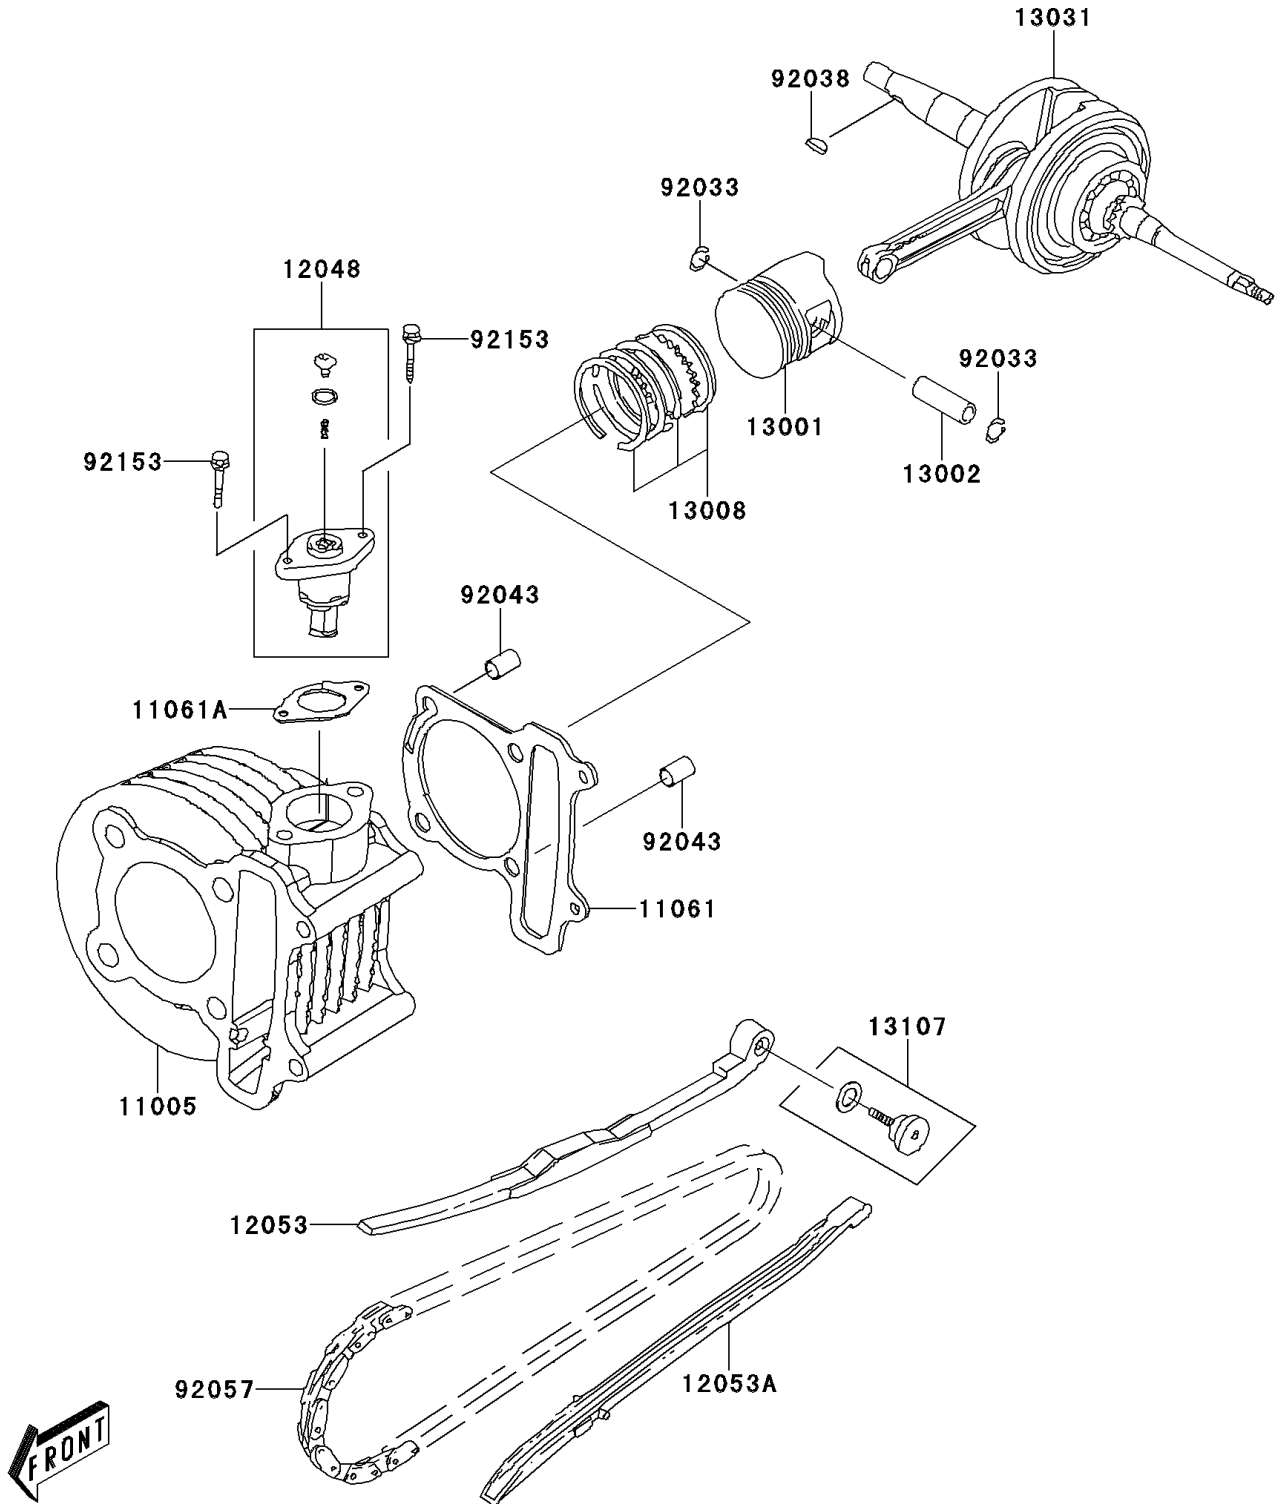

2009 KFX[®] 50

PARTS DIAGRAM

Crankshaft/Piston(s)

E1320

2009 KFX[®] 50

PARTS LIST

Crankshaft/Piston(s)

ITEM NAME	PART NUMBER	QUANTITY
CYLINDER-ENGINE (Ref # 11005)	11005-Y001	1
GASKET,CYLINDER BASE (Ref # 11061)	11061-Y008	1
GASKET (Ref # 11061A)	11061-Y013	1
TENSIONER-ASSY (Ref # 12048)	12048-Y002	1
GUIDE-CHAIN,TENSIONER (Ref # 12053)	12053-Y001	1
GUIDE-CHAIN (Ref # 12053A)	12053-Y003	1
PISTON-ENGINE (Ref # 13001)	13001-Y002	1
PIN-PISTON (Ref # 13002)	13002-Y002	1
RING-SET-PISTON (Ref # 13008)	13008-Y002	1
CRANKSHAFT-COMP (Ref # 13031)	13031-Y002	1
SHAFT,CHAIN GUIDE (Ref # 13107)	13107-Y002	1
RING-SNAP (Ref # 92033)	92033-Y001	2
KEY,WOODRUFF (Ref # 92038)	92038-Y001	1
PIN,8X14 (Ref # 92043)	92043-Y006	2
CHAIN,CAMSHAFT (Ref # 92057)	92057-Y001	1
BOLT,FLANGE,6X18 (Ref # 92153)	92153-Y048	2