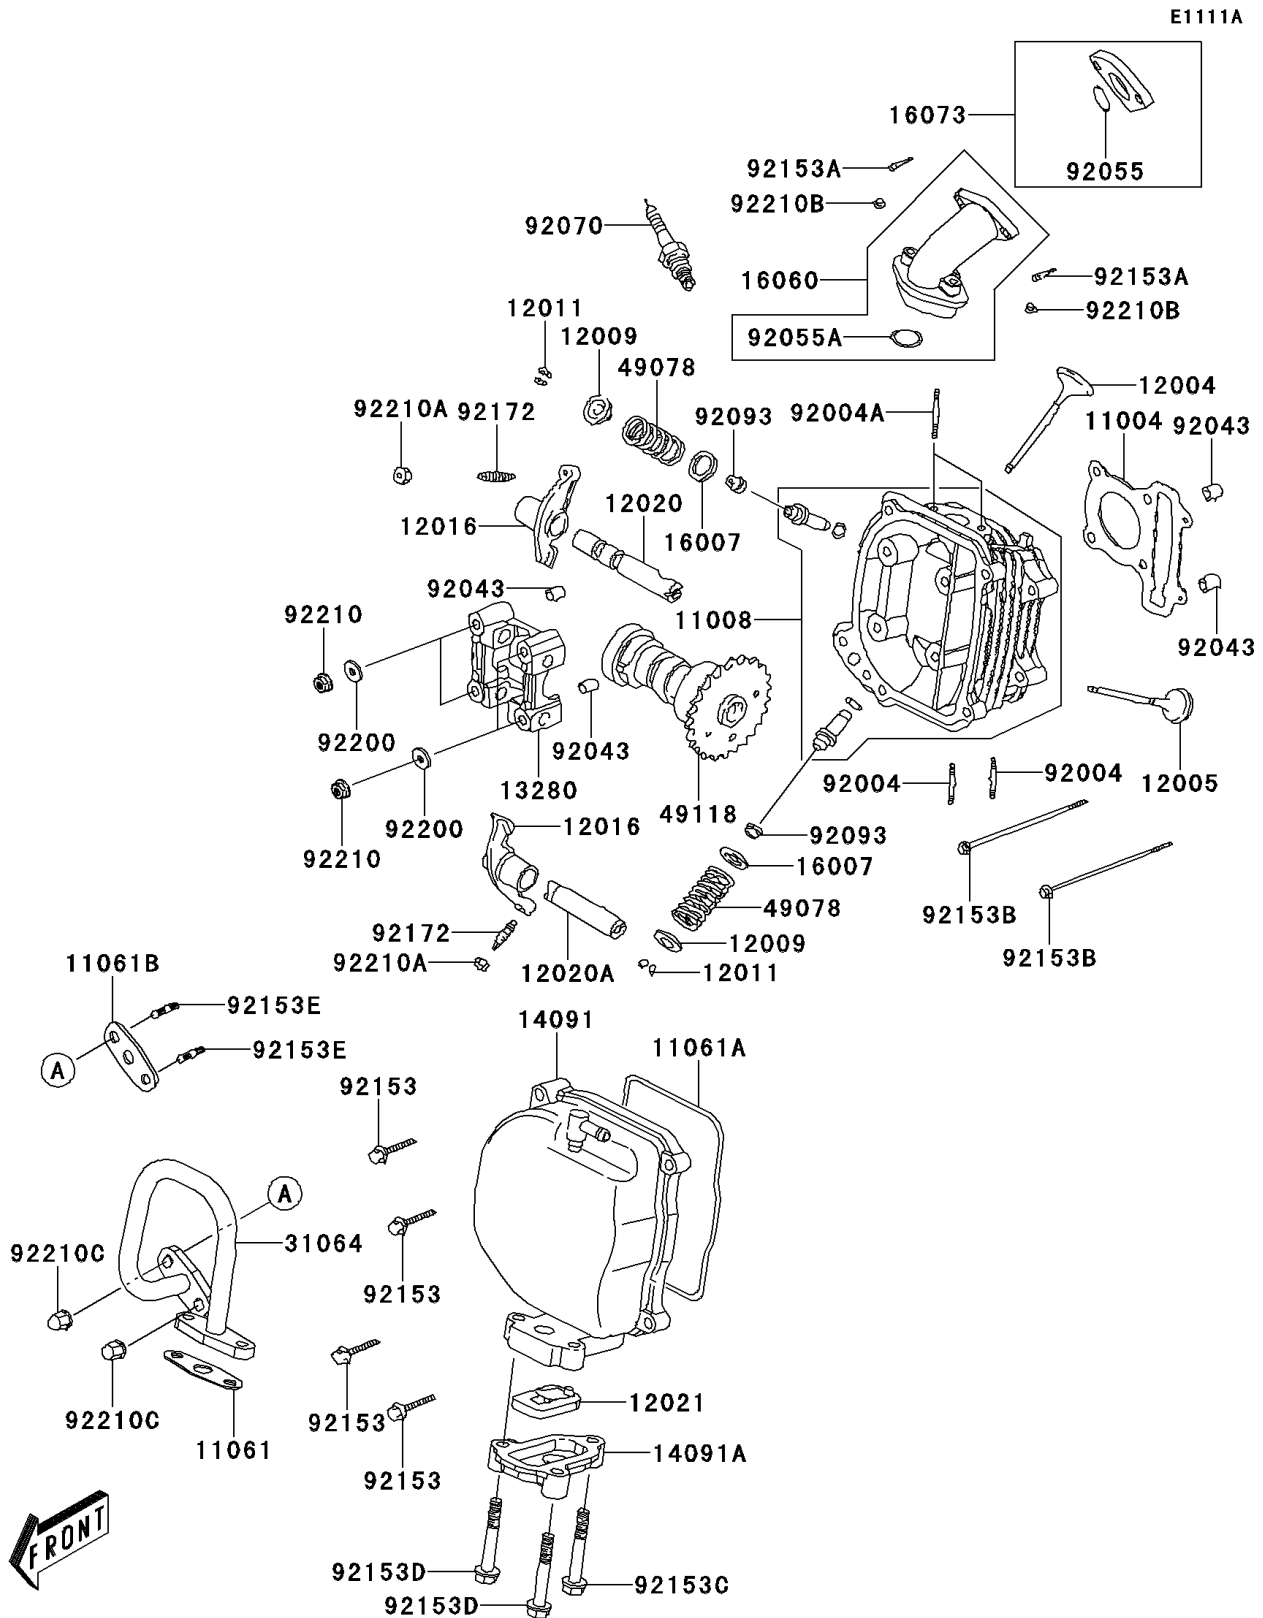

2009 KFX[®] 50

PARTS DIAGRAM

Cylinder Head(B8F/B9F)

2009 KFX[®] 50

PARTS LIST

Cylinder Head(B8F/B9F)

Kawasaki

Let the Good Times Roll[®]

ITEM NAME

PART NUMBER

QUANTITY
