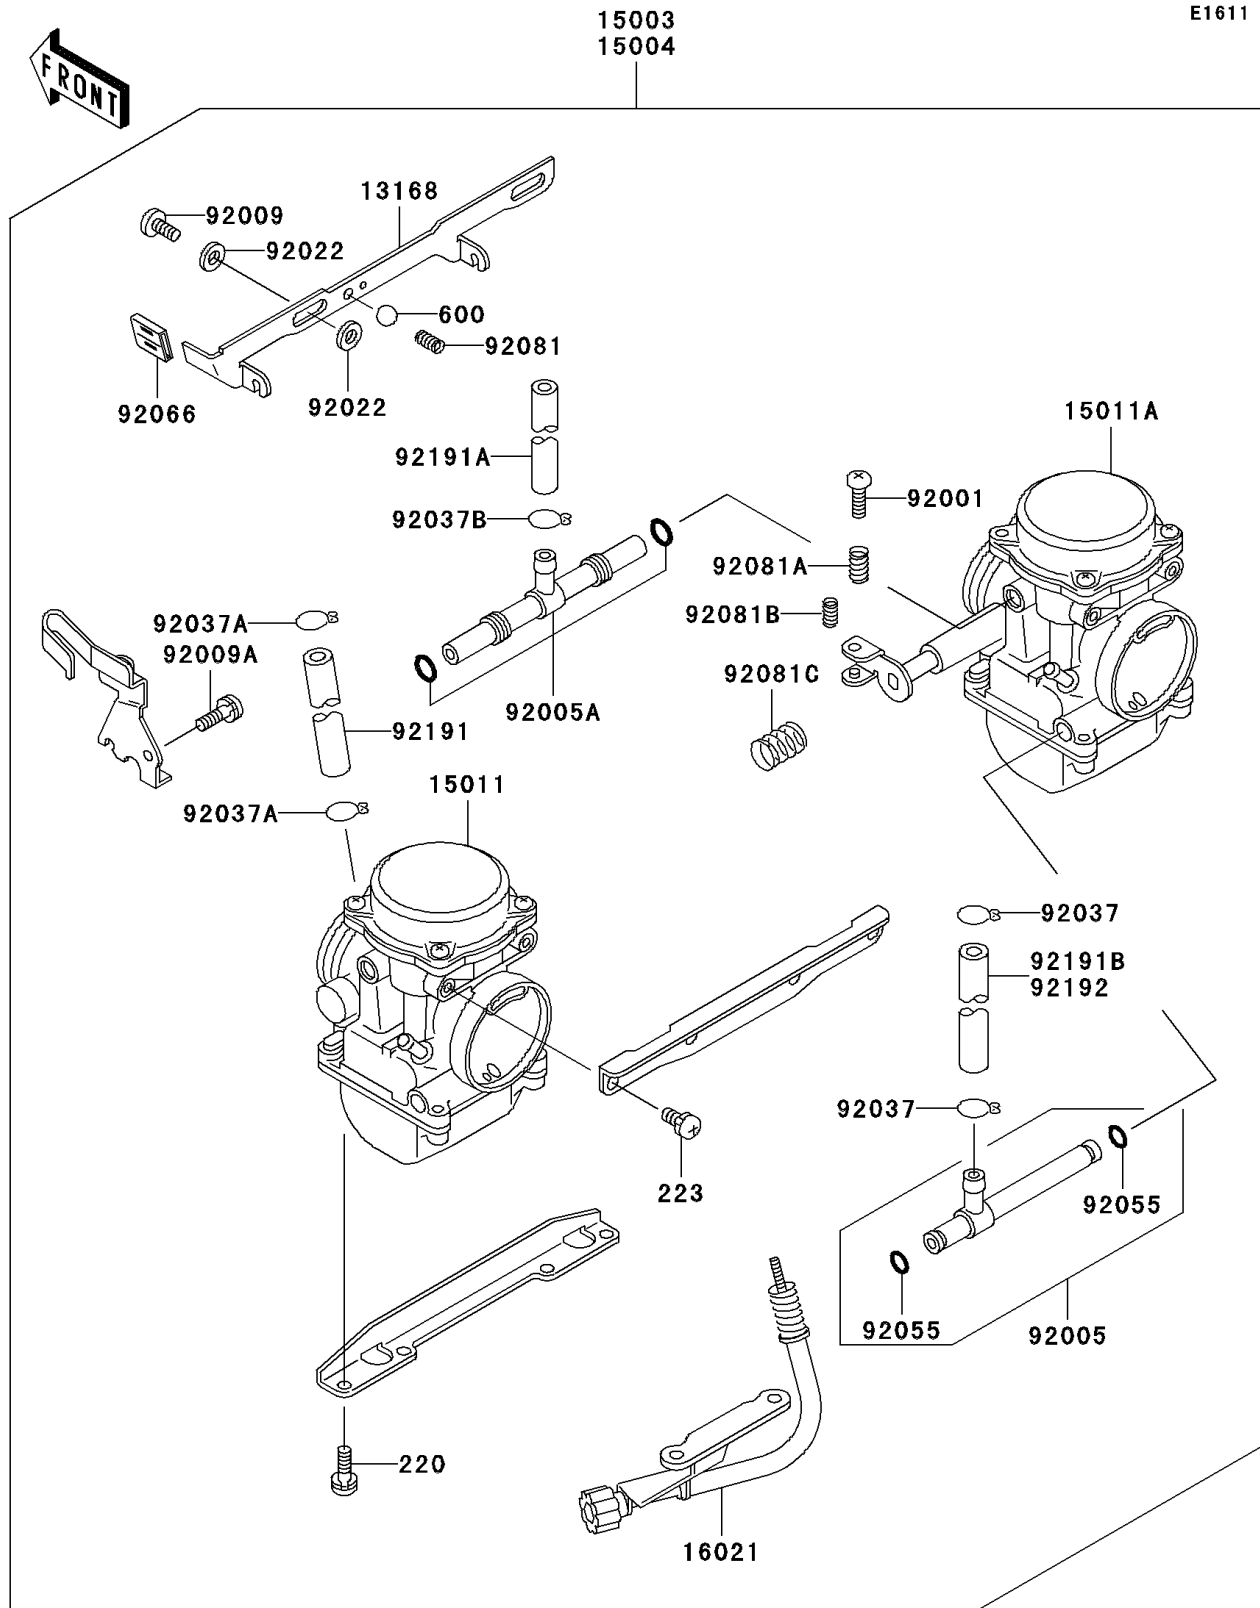

## PARTS DIAGRAM

### Carburetor

## PARTS LIST

### Carburetor

ITEM NAME	PART NUMBER	QUANTITY
SCREW-PAN-CROS,6X16 (Ref # 220)	220AA0616	4
SCREW-PAN-WS-CROS,5X10 (Ref # 223)	223AB0510	4
BALL-STEEL,3/16" (Ref # 600)	600A0600	1
LEVER,STARTER (Ref # 13168)	13168-1444	1
CARBURETOR-ASSY (Ref # 15004)	15004-0045	1
CARBURETOR,LH (Ref # 15011)	15011-1252	1
CARBURETOR,RH (Ref # 15011A)	15011-1253	1
SCREW-THROTTLE STOP (Ref # 16021)	16021-1175	1
BOLT,THROTTLE ADJUST (Ref # 92001)	92001-1998	1
FITTING (Ref # 92005)	92005-1325	1
FITTING (Ref # 92005A)	92005-1326	1
SCREW (Ref # 92009)	92009-1262	2
SCREW,5X10 (Ref # 92009A)	92009-1365	1
WASHER,6.1X11X0.8,POLYACETAL (Ref # 92022)	92022-1199	4
CLAMP,FUEL TUBE (Ref # 92037)	92037-1075	2
CLAMP,TUBE (Ref # 92037A)	92037-1477	2
CLAMP,TUBE (Ref # 92037B)	92037-1531	1
RING-O (Ref # 92055)	92055-1004	2
PLUG,STARTER LEVER (Ref # 92066)	92066-1157	1
SPRING,SHAFT STOP (Ref # 92081)	92081-1619	1
SPRING (Ref # 92081A)	92081-1620	1
SPRING,THROTTLE ADJUST LWR (Ref # 92081B)	92081-1621	1
SPRING (Ref # 92081C)	92081-1876	1
TUBE,5X9X230 (Ref # 92191)	92191-1103	1
TUBE,7X11X330 (Ref # 92191A)	92191-1104	1
TUBE (Ref # 92192)	92192-0545	1