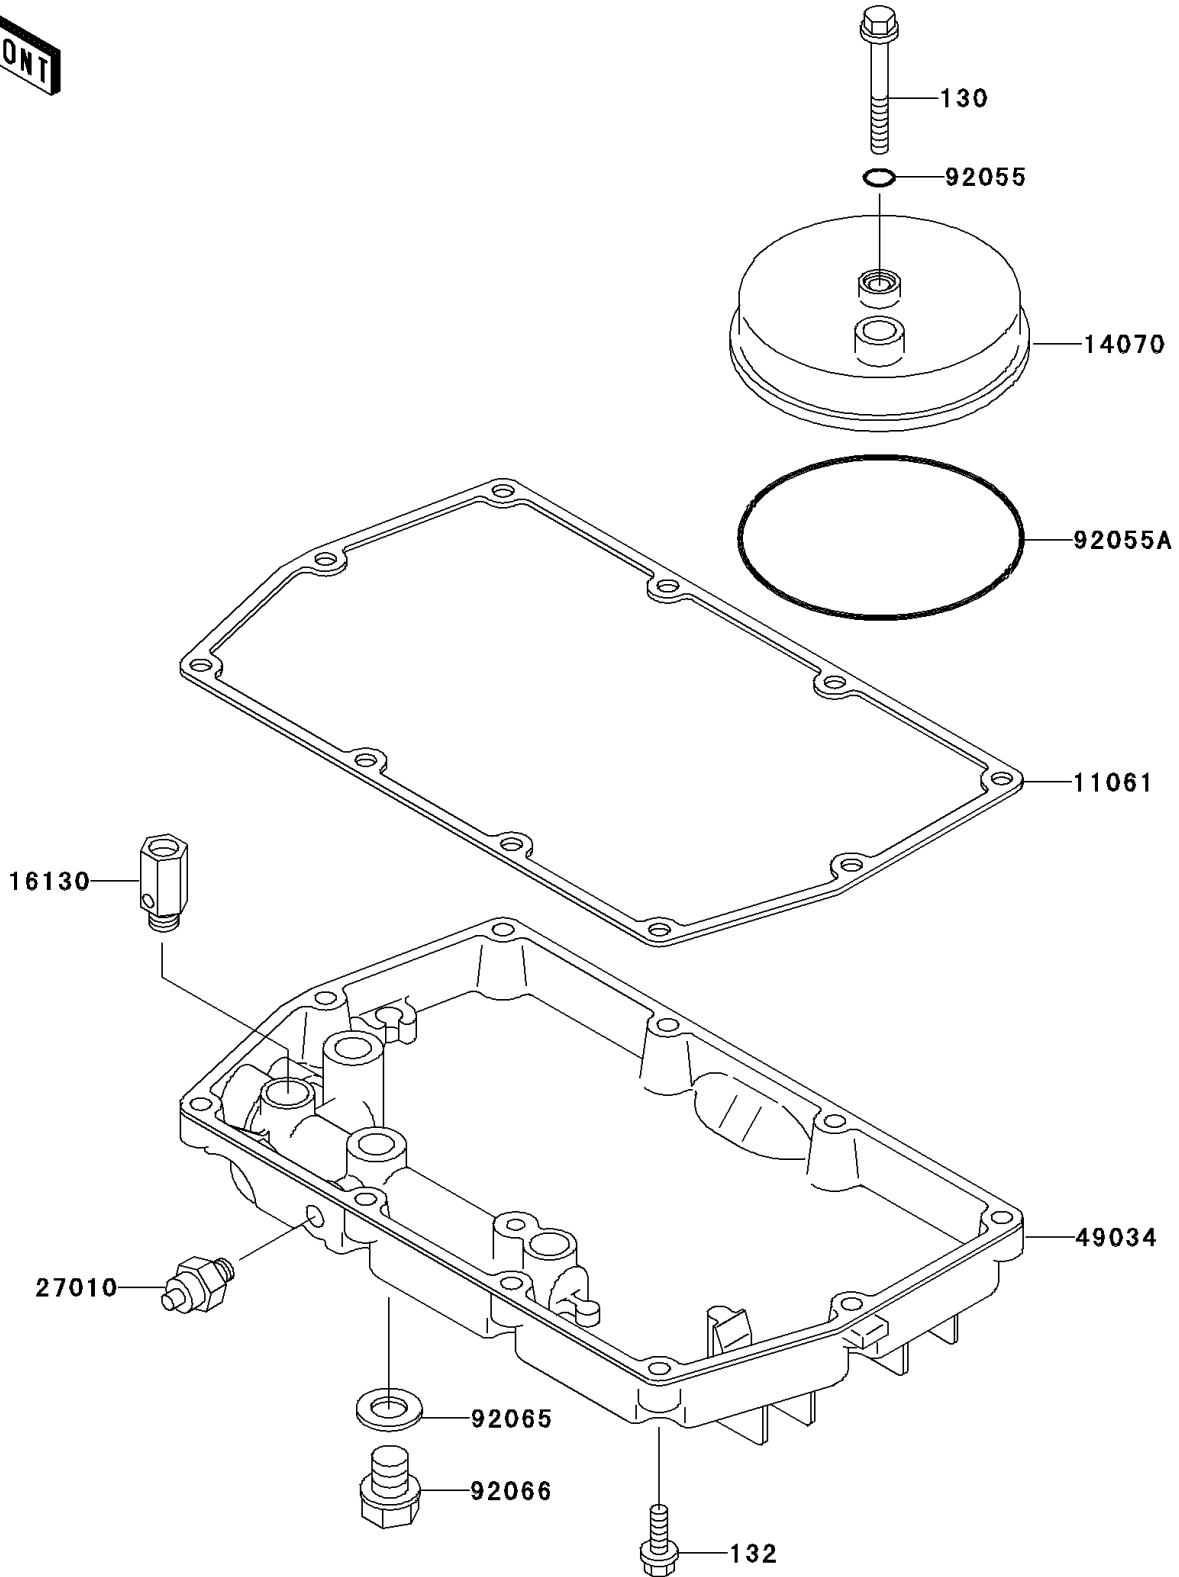

2007 Vulcan 500 LTD

PARTS DIAGRAM

Breather Cover/Oil Pan

E1432

2007 Vulcan 500 LTD

PARTS LIST

Breather Cover/Oil Pan

ITEM NAME

PART NUMBER

QUANTITY
