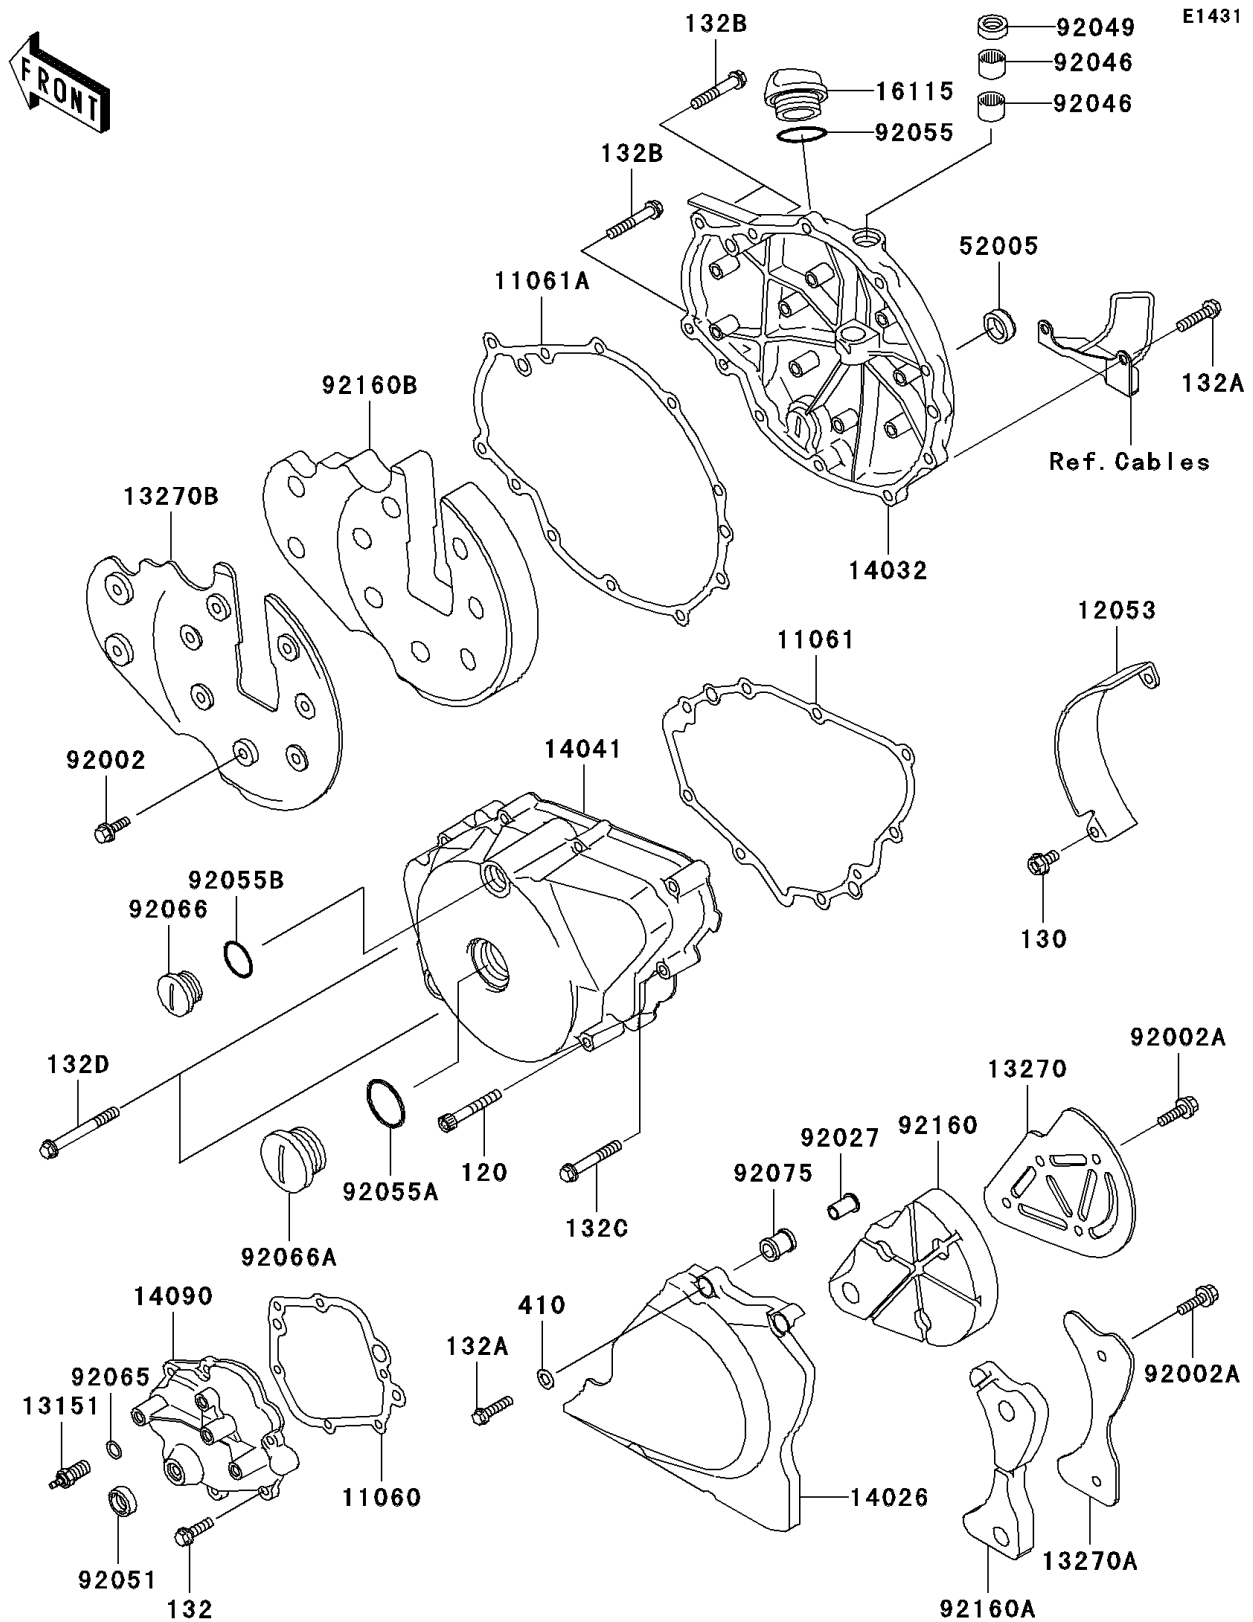

2007 Vulcan 500 LTD

PARTS DIAGRAM

Engine Cover(s)

2007 Vulcan 500 LTD

PARTS LIST

Engine Cover(s)

ITEM NAME

PART NUMBER

QUANTITY
