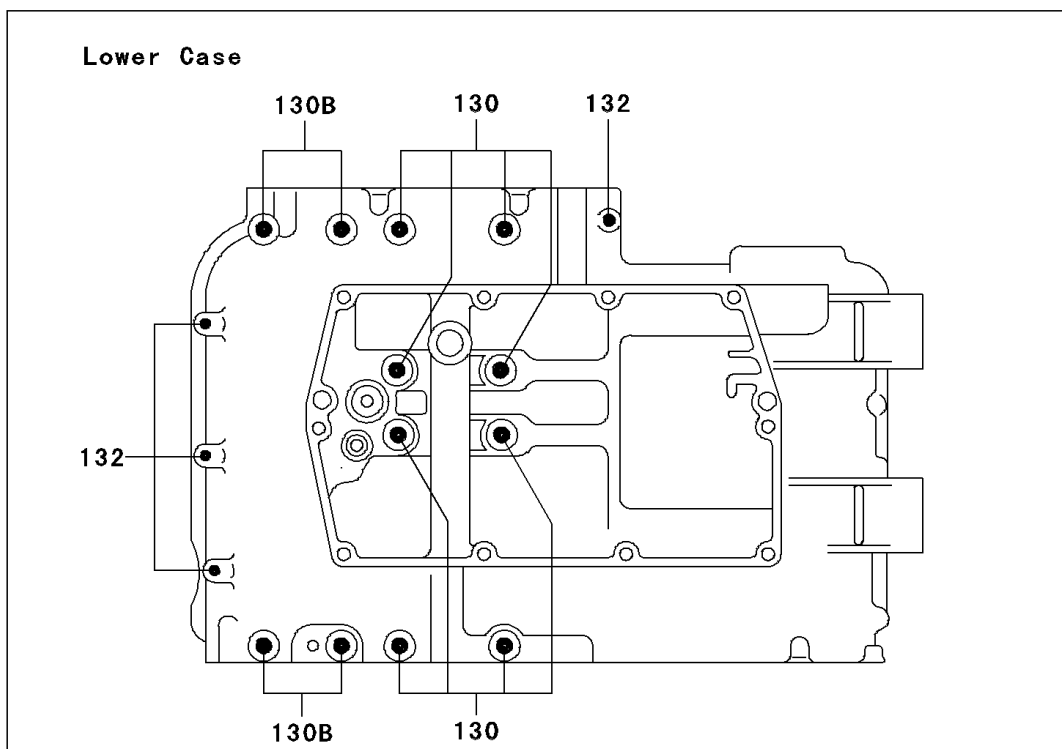

2007 Vulcan 500 LTD

PARTS DIAGRAM

Crankcase Bolt Pattern

E1412

2007 Vulcan 500 LTD

PARTS LIST

Crankcase Bolt Pattern

ITEM NAME

PART NUMBER

QUANTITY
