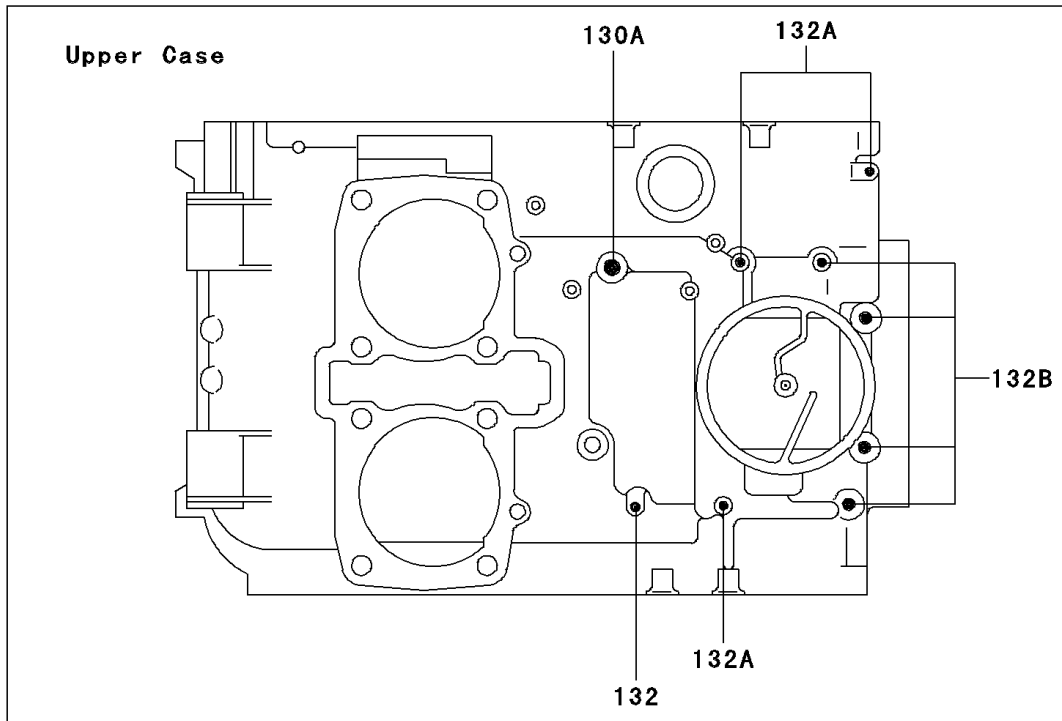

2007 Vulcan 500 LTD

PARTS DIAGRAM

Crankcase Bolt Pattern

E1412

2007 Vulcan 500 LTD

PARTS LIST

Crankcase Bolt Pattern

ITEM NAME

PART NUMBER

QUANTITY
