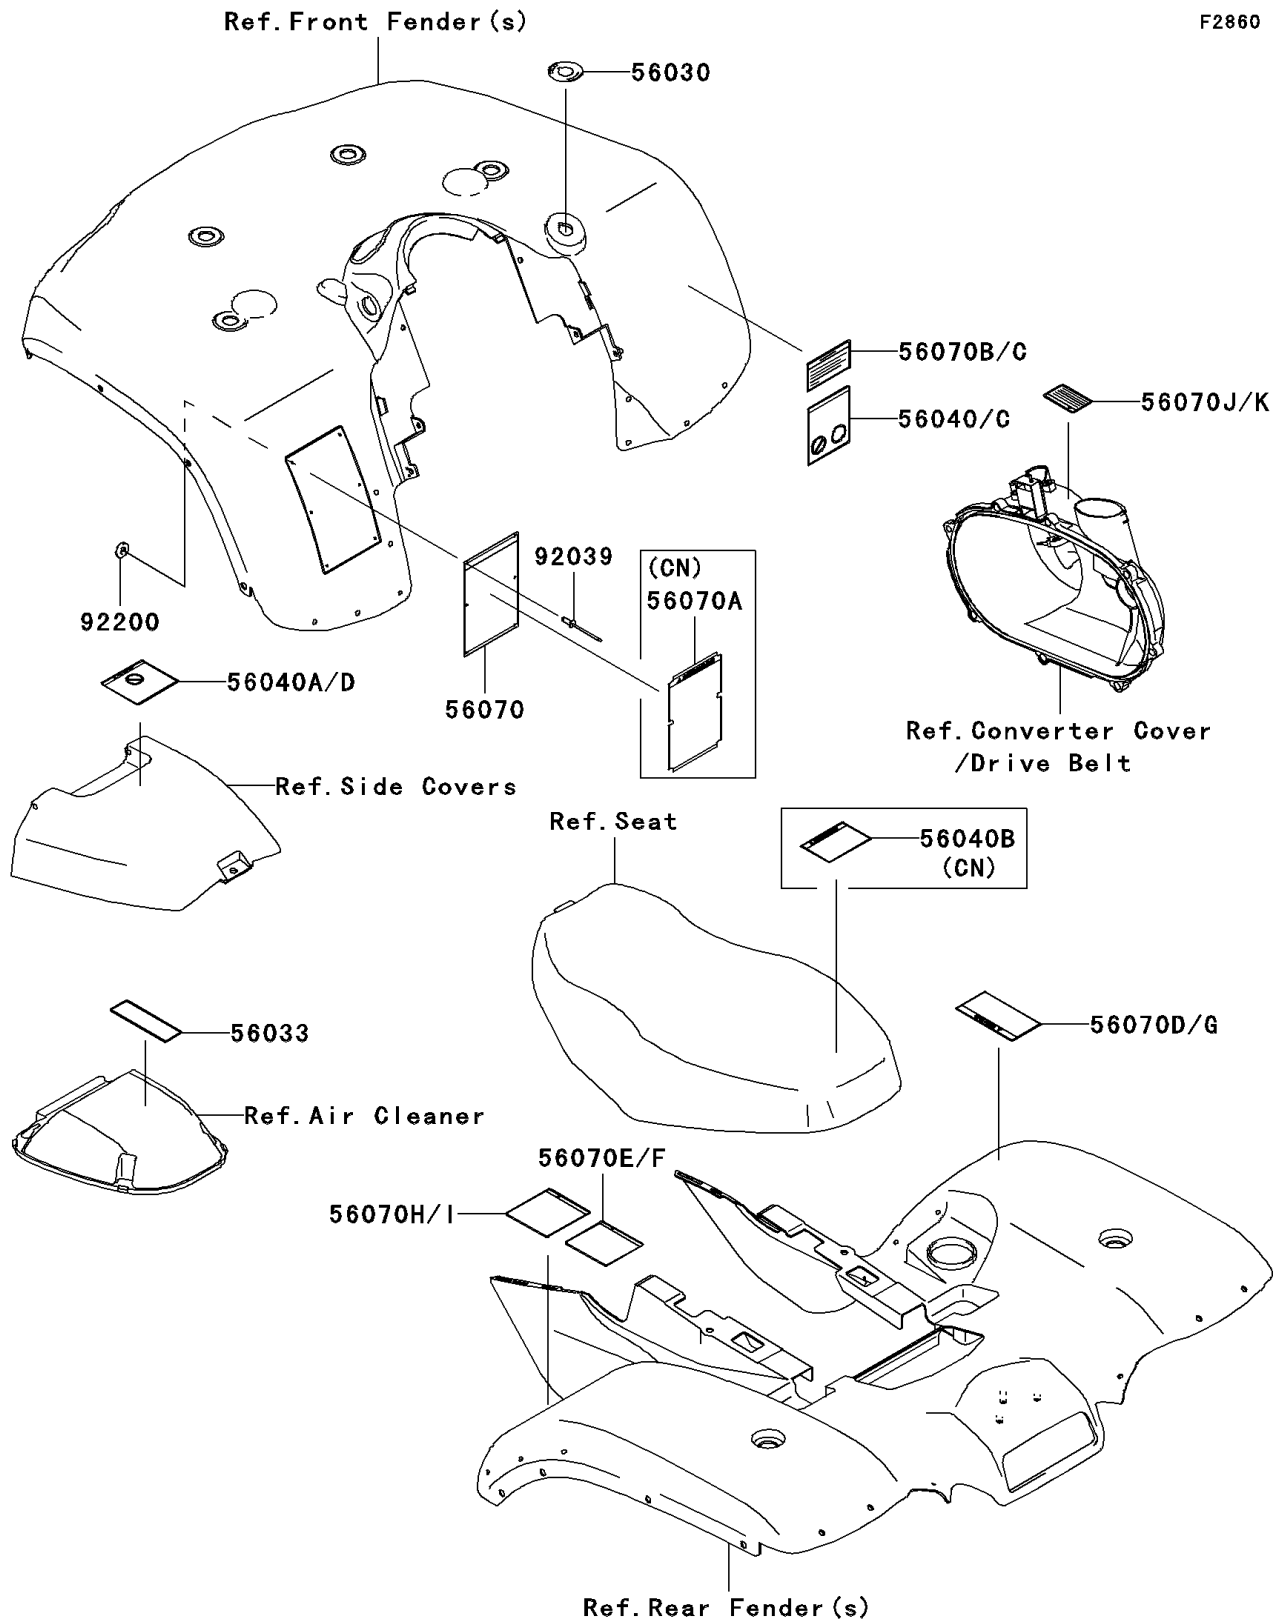

2004 Prairie 700 4x4

PARTS DIAGRAM

Labels(A1)

2004 Prairie 700 4x4

PARTS LIST

Labels(A1)

Kawasaki

Let the Good Times Roll®

ITEM NAME

PART NUMBER

QUANTITY
