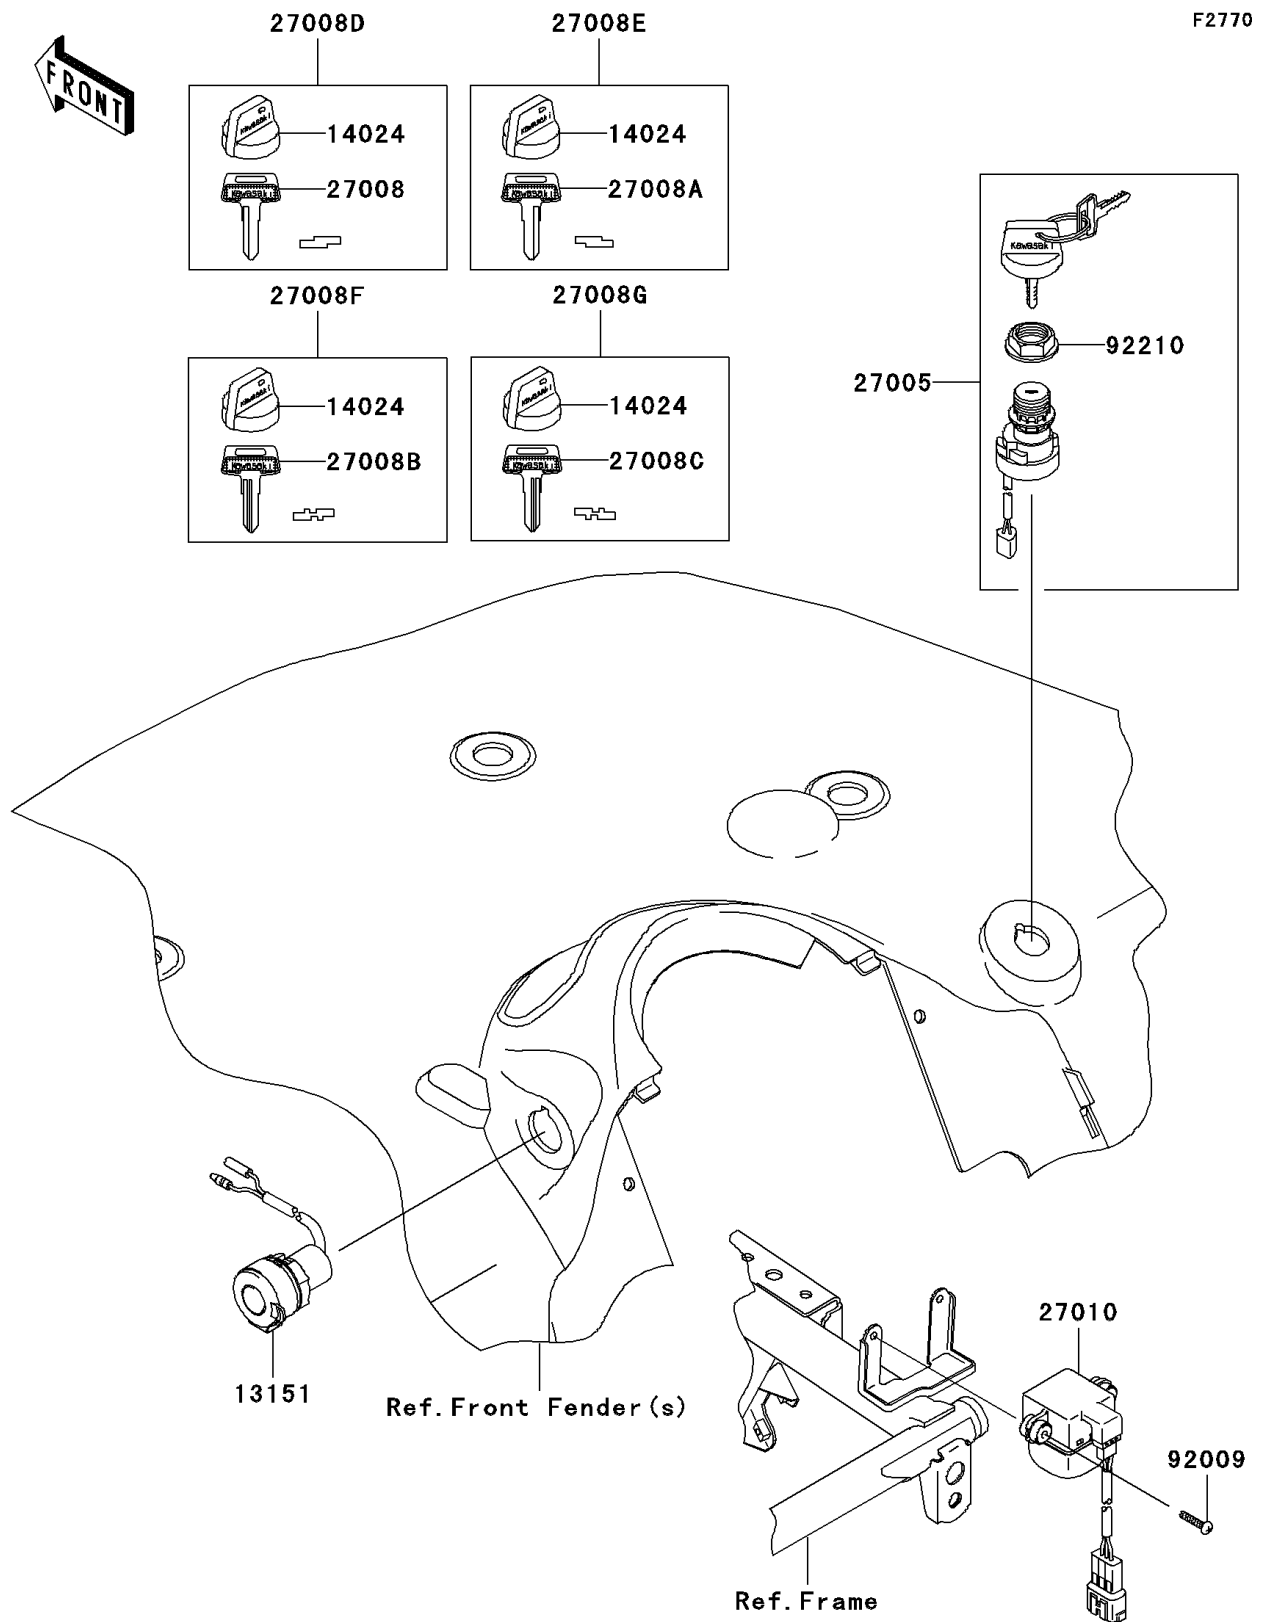

2005 Prairie 700 4x4

PARTS DIAGRAM

Ignition Switch

2005 Prairie 700 4x4

PARTS LIST

Ignition Switch

ITEM NAME

PART NUMBER

QUANTITY
