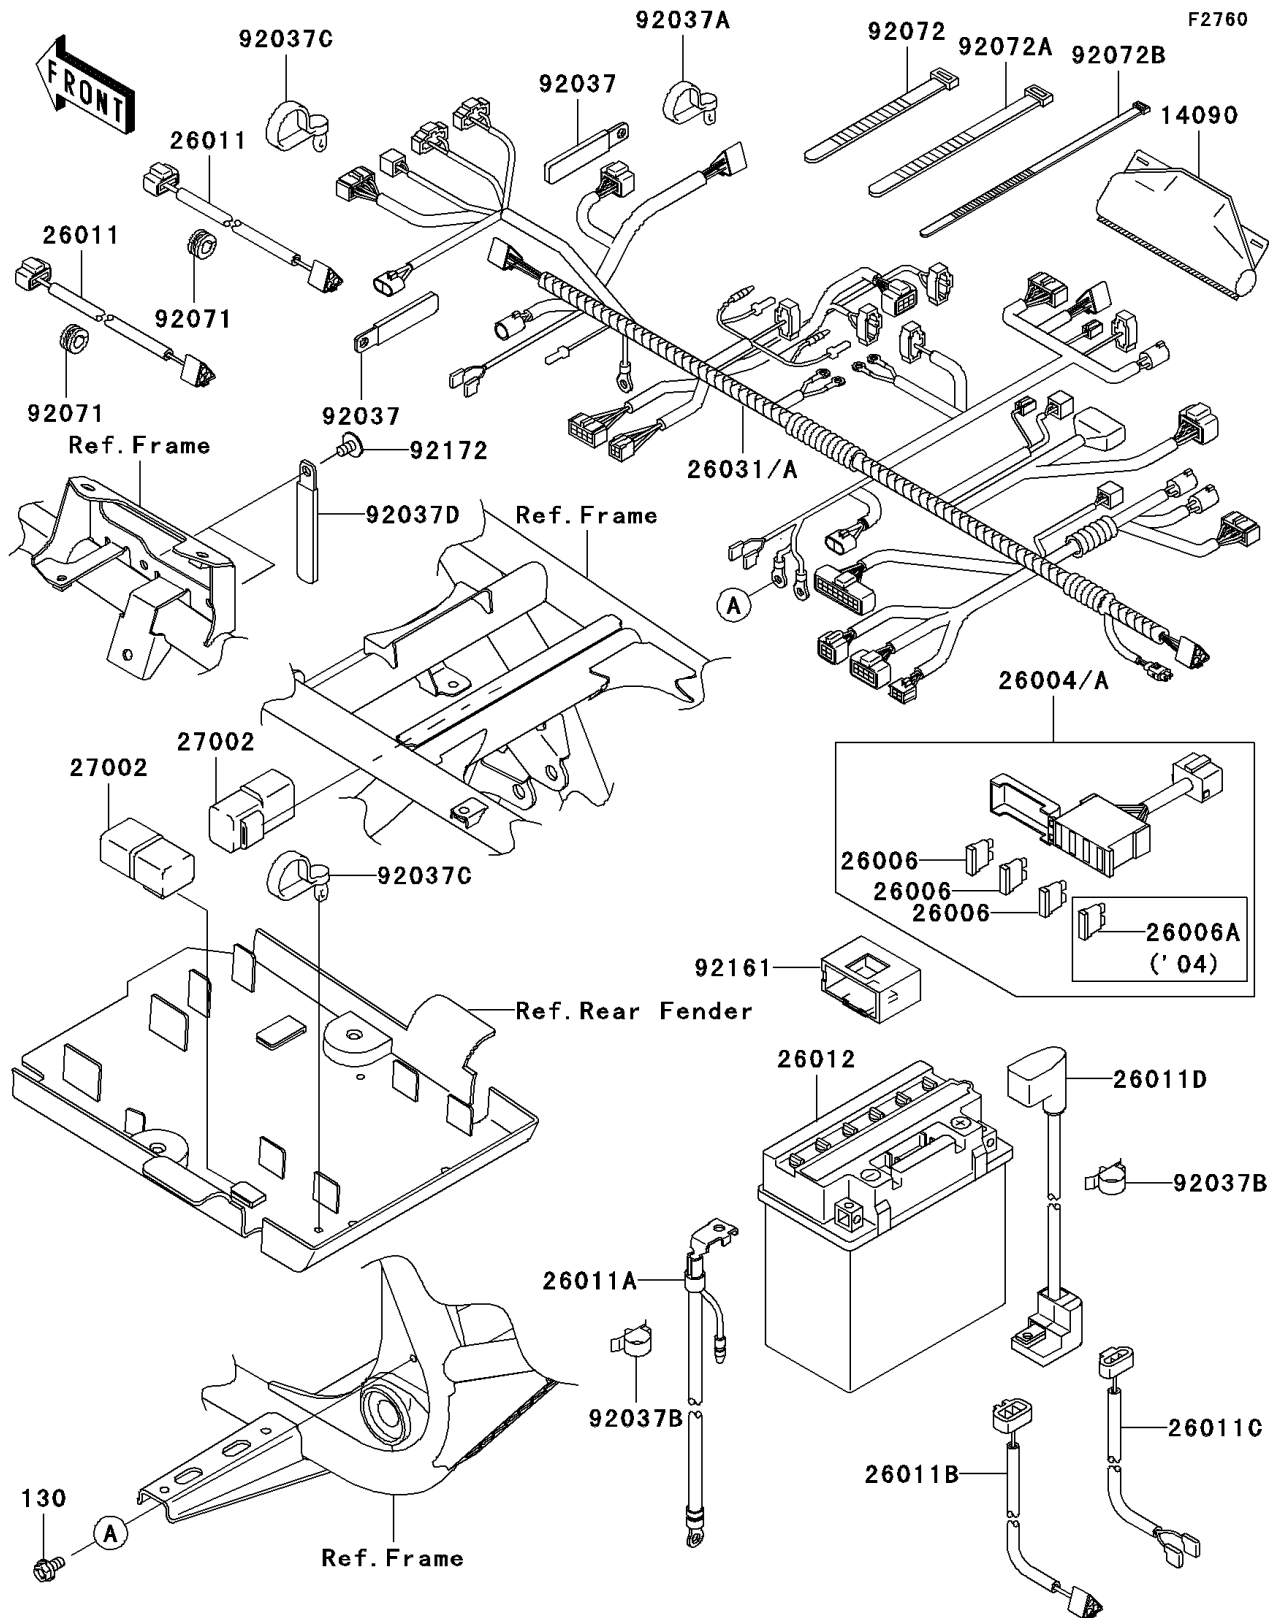

2004 Prairie 700 4x4

PARTS DIAGRAM

Chassis Electrical Equipment

2004 Prairie 700 4x4

PARTS LIST

Chassis Electrical Equipment

ITEM NAME

PART NUMBER

QUANTITY
