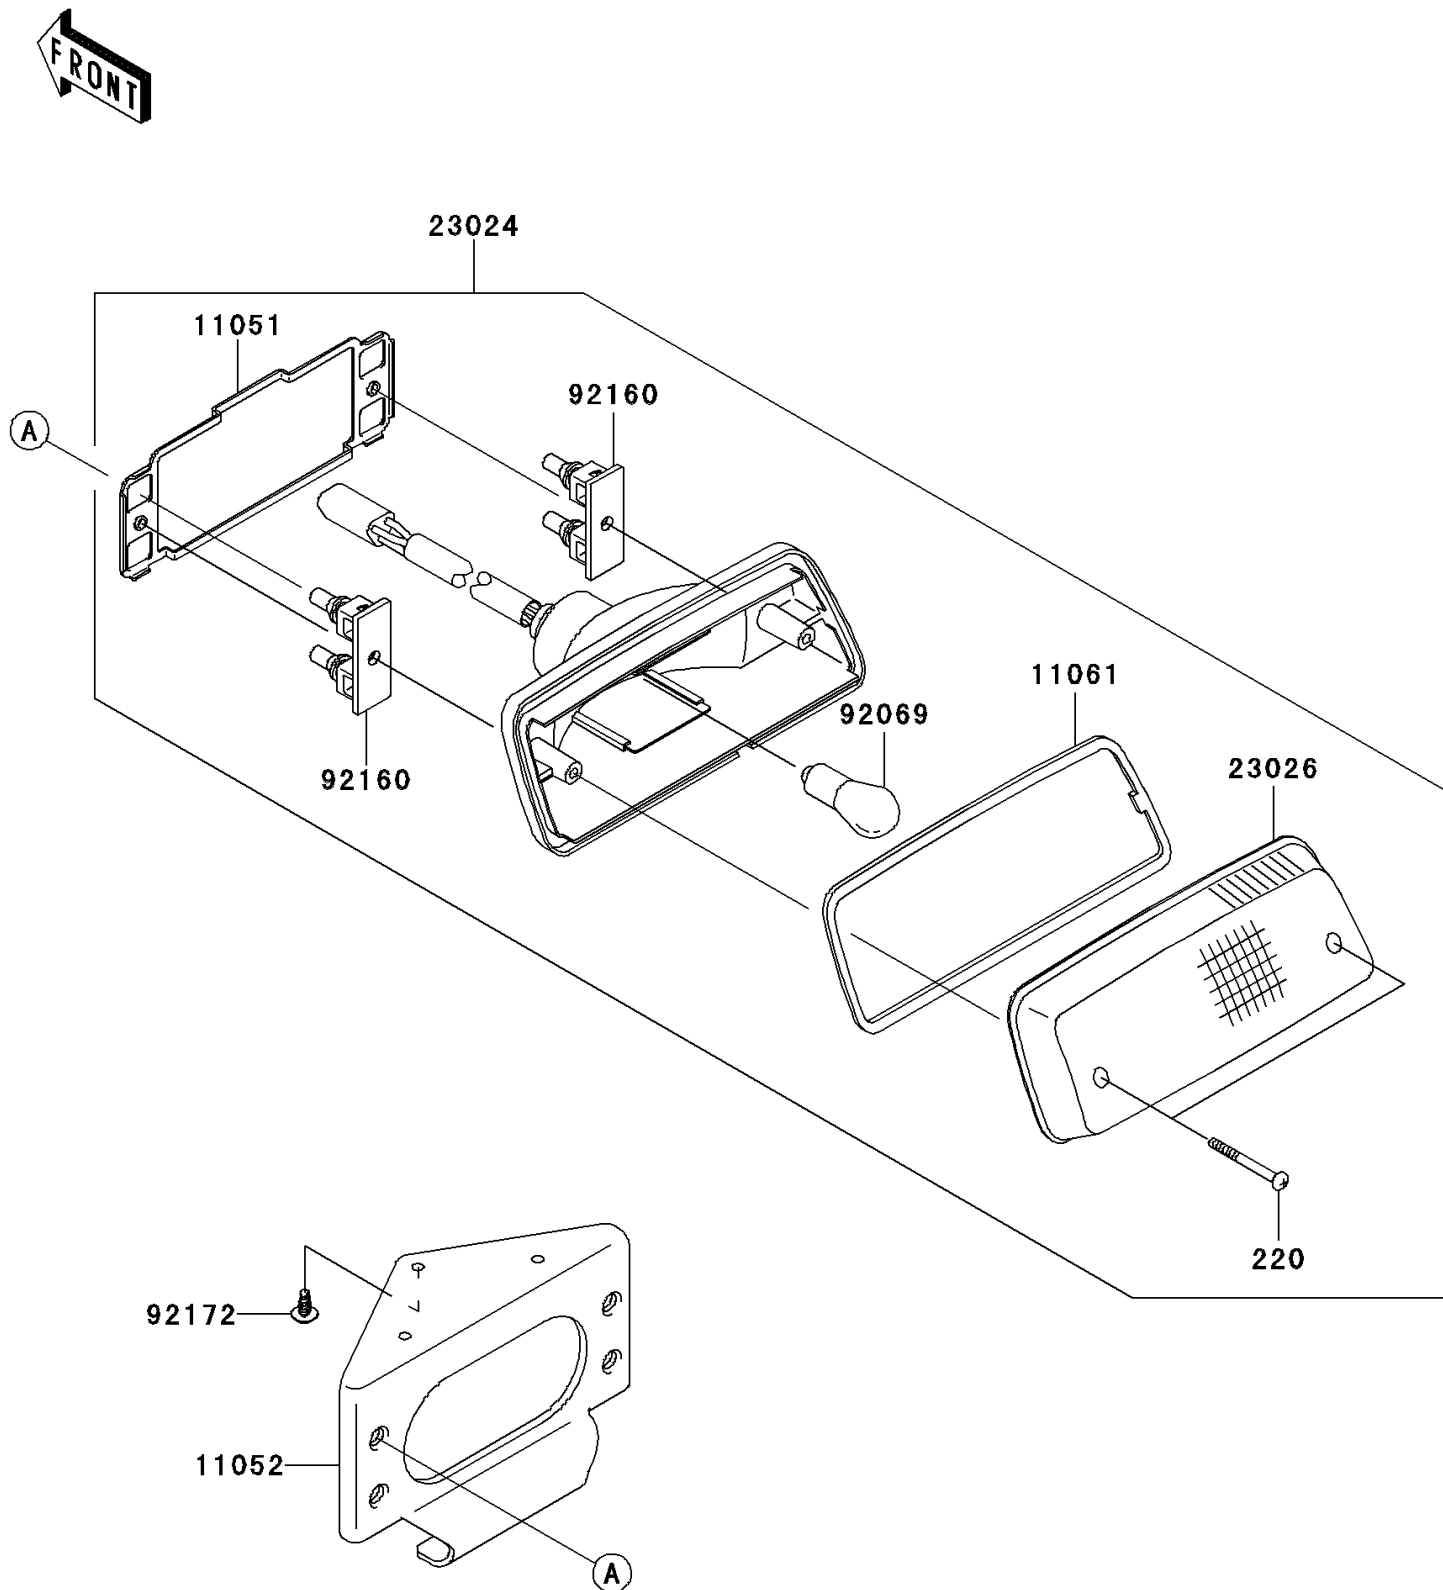

2005 Prairie 700 4x4

Kawasaki

Let the Good Times Roll®

PARTS DIAGRAM

Taillight(s)

F2720

2005 Prairie 700 4x4

PARTS LIST

Taillight(s)

ITEM NAME

PART NUMBER

QUANTITY
